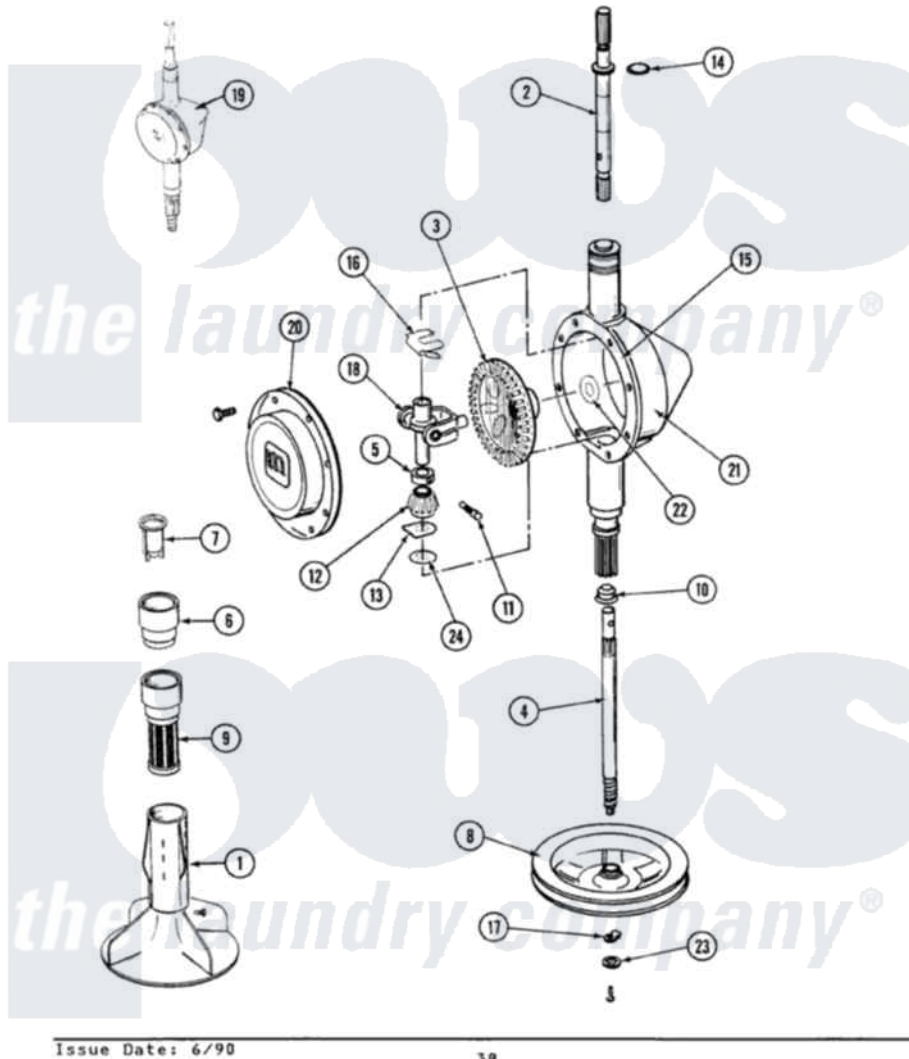

# Maytag LA8200 05 - ORBITAL TRANSMISSION

SECTION: ORBITAL TRANSMISSION  
MODEL: ALL MODELS

Issue Date: 6/90

38

Maytag [Residential Maytag LA8200 Washer Parts](#) Parts Diagram 05 - ORBITAL TRANSMISSION  
Click on the part number to view part

Item	Original Part Number	Replaced By	Status	Part Description
1	206478		Not Available	SCREW & WASHER FOR AGITATOR
"	<a href="#">207538</a>			Agitator W/Lock Screw
2	207153	<a href="#">6-2097820</a>		Kit- Shaft
3	206713	<a href="#">6-2067130</a>		Gear- Beve
4	215411	<a href="#">12001451</a>		Ctr Shaft W/Collar Andkeeper-Sha
5	215415		Not Available	COLLAR, LOWER
6	<a href="#">215721</a>			Dispensing Cap
7	<a href="#">215733</a>			Dispensing Cup
8	211059	<a href="#">6-2301530</a>		Pulley
9	<a href="#">Y207427</a>			Lint Filter Shallow
10	206602	<a href="#">207843</a>		Lip Seal Repair Kit
11	<a href="#">Y206629</a>			Pin, Collar
12	215401	<a href="#">W10221114</a>		Pinion
13	<a href="#">215395</a>			Plate, Clutch
14	<a href="#">210690</a>			Seal, Rubber

15	Y058700	<a href="#">675652</a>	Adhesive
16	<a href="#">215581</a>		Spring, Agitator Shaft
17	211375	<a href="#">681582</a>	Screw
"	<a href="#">211089</a>		Lug, Stop Pulley
18	206685	<a href="#">6-2066850</a>	Yoke
19	206708	<a href="#">6-2097790</a>	Transmison
20	<a href="#">206628</a>		Cover, Transmission
"	215417	Not Available	SCREW, TRANSMISSION COVER
21	206625	<a href="#">6-2097790</a>	Transmison
22	<a href="#">215394</a>		Washer, Bevel Gear
23	211090	<a href="#">22003555</a>	Washer, Stop Lug
24	211483	<a href="#">6-2114830</a>	Washer- SP