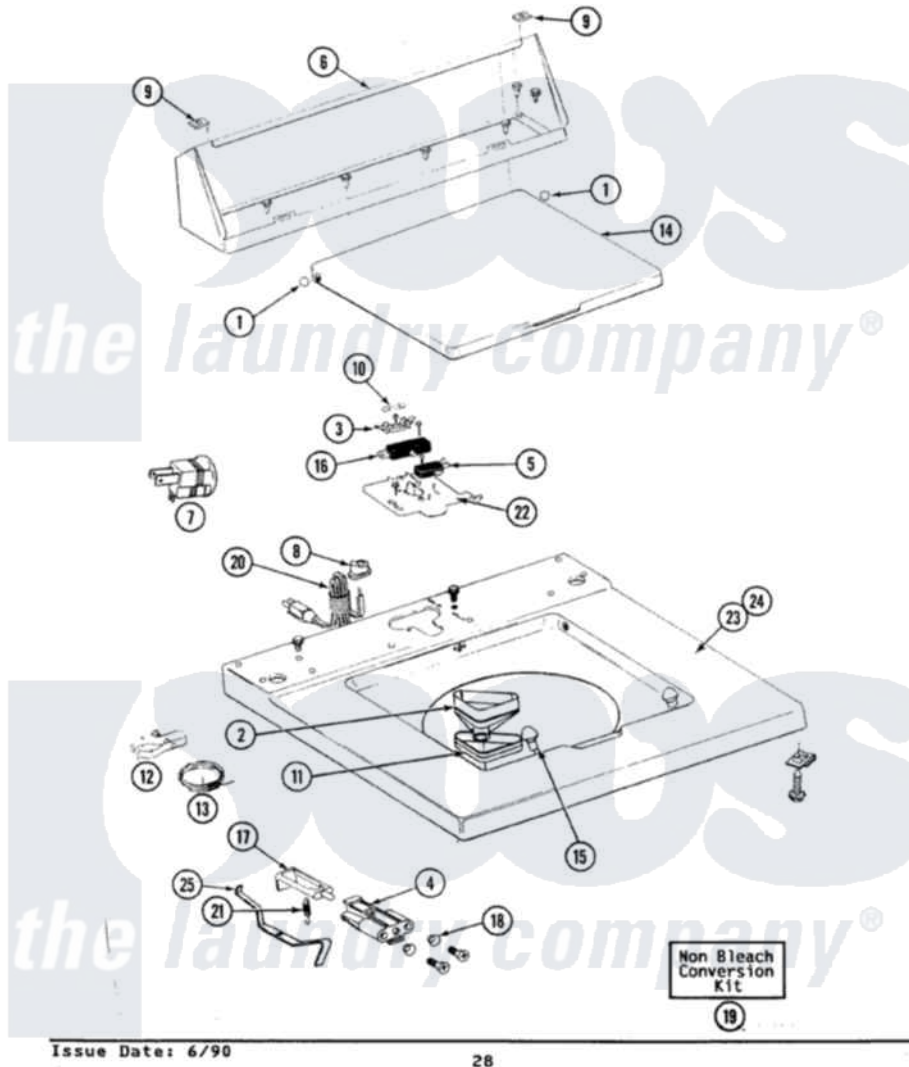

Maytag LA8200 06 - TOP COVER, CONSOLE & LID SWITCH

SECTION: TOP COVER, CONSOLE & LID SWITCH
 MODEL: ALL MODELS

Issue Date: 6/90

28

Maytag [Residential Maytag LA8200 Washer Parts](#) Parts Diagram 06 - TOP COVER, CONSOLE & LID SWITCH
 Click on the part number to view part

Item	Original Part Number	Replaced By	Status	Part Description
1	211726			Hinge, Ball Lid
2	215578			Bleach Inlet Almond
3	215705	Y311711		Screw, Fuse Block
"	207167			Block, Fuse
4	216256		Not Available	BRACKET, UNBALANCE
"	910182	25-7809		Screw, No.6-20 1/2 Flthd Torx
"	214279	204968		Plunger And Bracket Assembly--W
5	912012	3400409		Screw
"	207166			Switch, Check
6	205635L		Not Available	CONSOLE (ALM)
"	211294	90767		Screw, 8A X 3/8 HeX Washer Head Tapping
"	Y313559			Screw
7	Y201808			Converter
8	211881			Grommet, Cord Part Not Used-Gas Models Only

9	215075		Fastener, Control Panel To Console
10	207168	22001682	Switch Assembly, Lid W/4amp Fuse
11	214436		Gasket
12	301548		Clamp, Ground Wire
13	311155		Ground Wire And Clamp
14	212073L		Not Available LID-ALMOND
15	212716		Bumper, Lid
16	213501		Screw, No.6-20 X 1-1/8 Inch
"	205415	279347	Switch-Lid
17	215700		Not Available LID SWITCH PLUNGER
"	208591		Not Available KIT, PLUNGER & BRACKET
18	211500		Washer, Bracket To Top Cover
19	205997		Non-Bleach Conversion Kit
20	204590		Cord, Power
"	210186	3370225	Screw
21	213720		Spring, Lid Switch
22	Y215699	22001678	Bracket, Switch And Fuse
"	207159	489355	Screw, 8 X 1/2
23	207170L		Top Cover Assembly ALM---NA
24	204445		Screw And Fastener Assembly
"	210186	3370225	Screw
"	207172L		Top Cover Assembly ALM---NA
25	215704		Lever, Unbalance