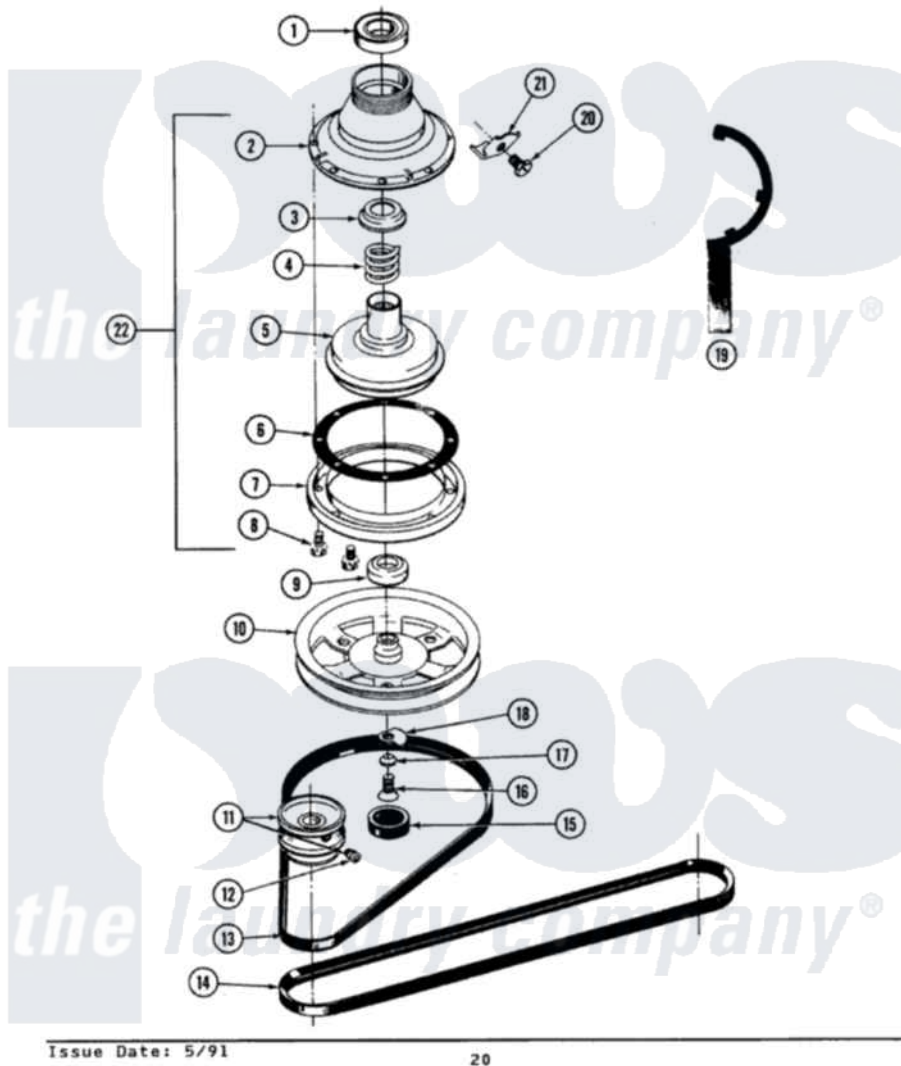

Maytag LA8210 03 - CLUTCH, BRAKE & BELTS

SECTION: CLUTCH, BRAKE & BELTS
 MODEL: A8120 A8210

P/N 16000168

Maytag [Residential Maytag LA8210 Washer Parts](#) Parts Diagram 03 - CLUTCH, BRAKE & BELTS
 Click on the part number to view part

Item	Original Part Number	Replaced By	Status	Part Description
1	Y200720	22003441		Bearing, Rear
2	211045	6-2011900		Brake Asse
3	211039	6-2011900		Brake Asse
4	211041	6-2011900		Brake Asse
5	201126	6-2011900		Brake Asse
6	211042	6-2011900		Brake Asse
7	211043	6-2011900		Brake Asse
8	211000			SCREW, BRAKE DRUM (HEX HEAD)
9	200835			Bearing, Brake Rotor
10	211059	6-2301530		Pulley
11	200816	6-2008160		Pulley- MO
12	Y053241			Set Screw, Motor Pulley
13	211125			V Belt, Drive Pulley
14	211124			Part Not Used
15	211038		Not Available	CAP, OIL RETAINER
16	211375	681582		Screw

17	211090	22003555	Washer, Stop Lug
18	211089		Lug, Stop Pulley
19	Y038315	038315	Tool
20	213326		Bolt, Sems Retaining Clip
21	213325		Clip, Retaining
22	201190	6-2011900	Brake Asse