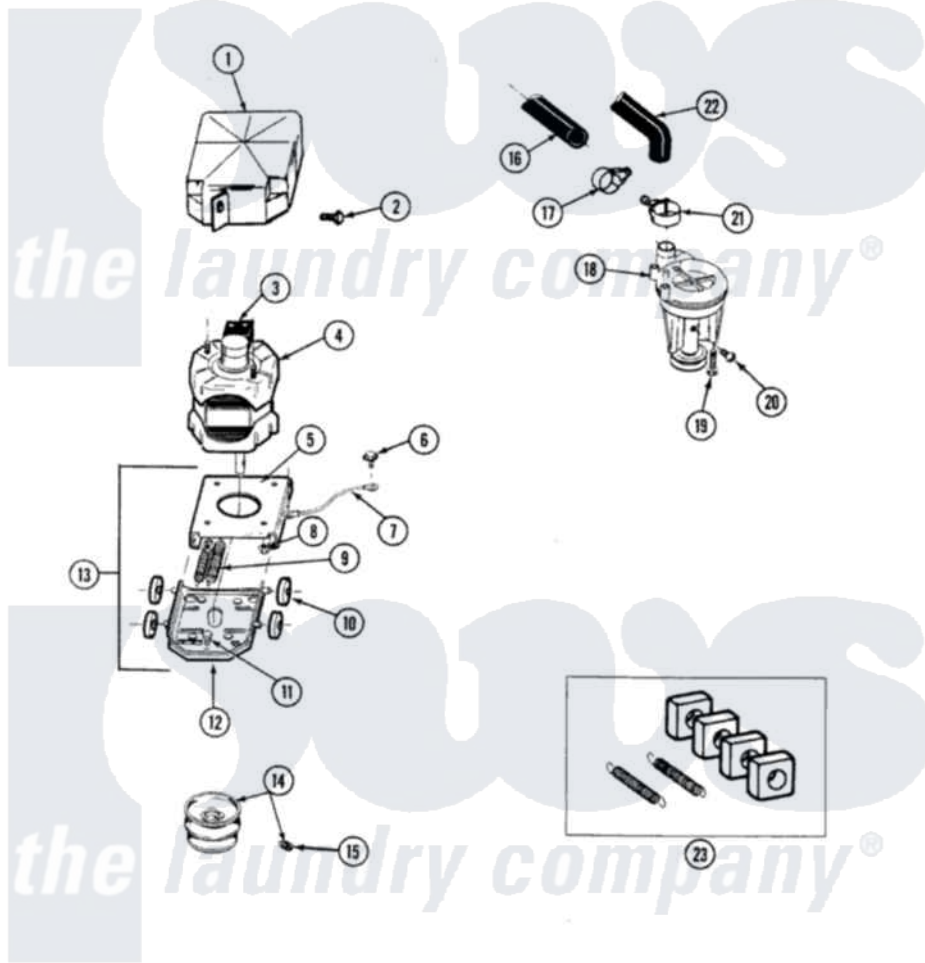

Maytag LA8210 05 - MOTOR & PUMP ASSEMBLY

SECTION: MOTOR & PUMP ASSEMBLY
 MODEL: A8120 A8210

P/N 15000168

Issue Date: 5/91

18

Maytag [Residential Maytag LA8210 Washer Parts](#) Parts Diagram 05 - MOTOR & PUMP ASSEMBLY
 Click on the part number to view part

Item	Original Part Number	Replaced By	Status	Part Description
1	215098			Shield, Motor
2	213121	3400111		Screw, 12-14 X 5/8
3	205133		Not Available	(PROD. IDNo. 2-1664-8 & 2-5463)
"	206505		Not Available	PROD. No.201664-15, & No.205463-3.
"	205132		Not Available	SWITCH, MOTOR EXTERNAL START No.201664-14,205463-4 & 201800-4
4	201805	12002351		Motor-Drive
5	214956			Motor Mount Assembly
6	210186	3370225		Screw
7	901220			Ground Wire
8	Y311426	3400029		Nut, Adapter Plate
9	202718			Springs, Tension
10	204998	205000		Roller And Spring Kit 4+Spr
11	Y313561			Screw----NA
12	205908			Motor Mount Assembly

13	205999		Motor Mount Assembly
14	200816	6-2008160	Pulley- MO
15	Y053241		Set Screw, Motor Pulley
16	214767	22001448	Hose, Pump
17	200461	285655	Clamp, Hose
18	202203	6-2022030	Pump As Pa
19	211880		Screw, HeX Head No.10 X 1/2 Inc
20	Y015408	22003235	Screw, Bearing Insert
21	202574	3367052	Clamp, Hose
22	Y212989		Hose, Outer Tub To Pump
23	205000		Roller And Spring Kit 4+Spr