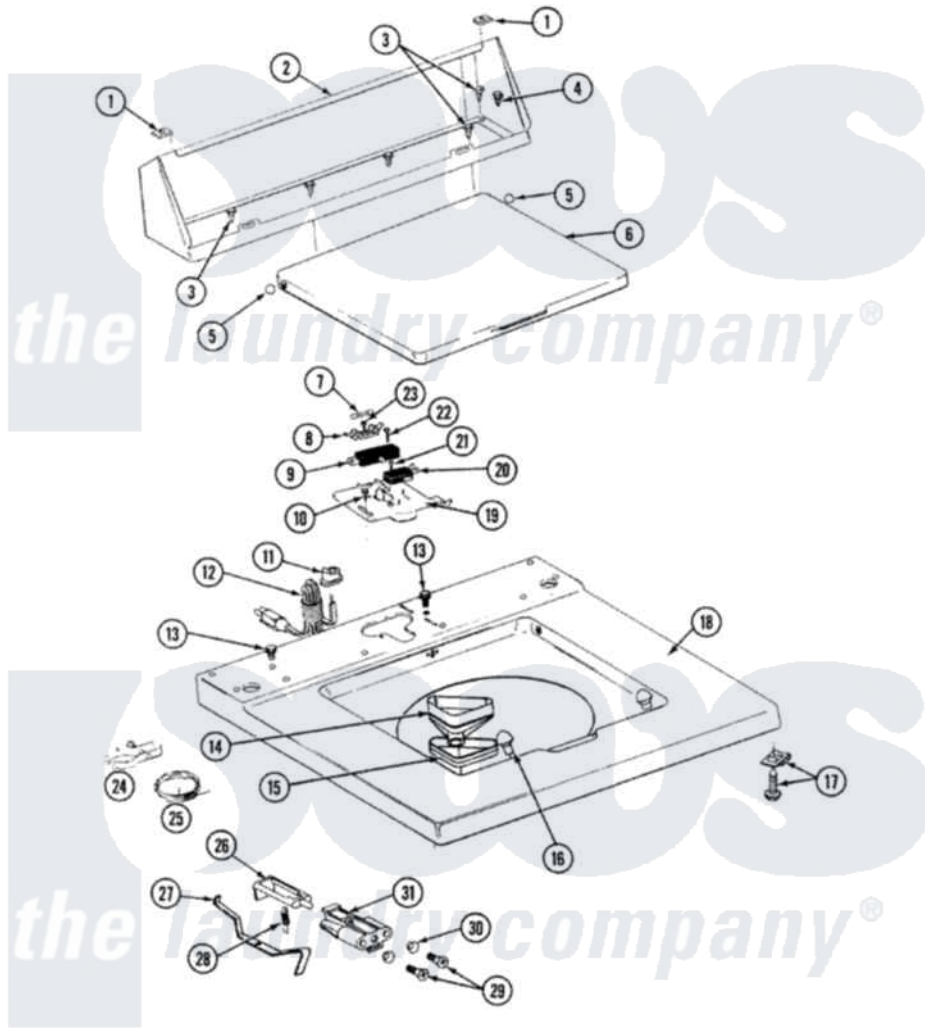

Maytag LA8210 06 - TOP COVER

SECTION: TOP COVER
 MODEL: A8120 A8210

P/N 16000168

Issue Date: 5/91

6

Maytag [Residential Maytag LA8210 Washer Parts](#) Parts Diagram 06 - TOP COVER
 Click on the part number to view part

Item	Original Part Number	Replaced By	Status	Part Description
1	215075			Fastener, Control Panel To Console
2	205635L		Not Available	CONSOLE (ALM)
3	211294	90767		Screw, 8A X 3/8 HeX Washer Head Tapping
4	Y313559			Screw
5	211726			Hinge, Ball Lid
6	212073L		Not Available	LID-ALMOND
7	207168	22001682		Switch Assembly, Lid W/4amp Fuse
8	207167			Block, Fuse
9	205415	279347		Switch-Lid
10	207159	489355		Screw, 8 X 1/2
11	211881			Grommet, Cord Part Not Used-Gas Models Only
12	210186	3370225		Screw
"	204590			Cord, Power
13	210186	3370225		Screw

14	215578		Bleach Inlet Almond
16	212716		Bumper, Lid
17	204445		Screw And Fastener Assembly
18	207170L		Top Cover Assembly ALM--- NA
19	Y215699	22001678	Bracket, Switch And Fuse
20	207166		Switch, Check
21	912012	3400409	Screw
22	213501		Screw, No.6-20 X 1-1/8 Inch
23	Y311711		Screw, Fuse Block
24	301548		Clamp, Ground Wire
25	311155		Ground Wire And Clamp
26	208591	Not Available	KIT, PLUNGER & BRACKET
"	215700	Not Available	LID SWITCH PLUNGER
27	215704		Lever, Unbalance
28	213720		Spring, Lid Switch
29	910182	25-7809	Screw, No.6-20 1/2 Flthd Torx
30	211500		Washer, Bracket To Top Cover
31	216256	Not Available	BRACKET, UNBALANCE
"	214279	204968	Plunger And Bracket Assembly--W