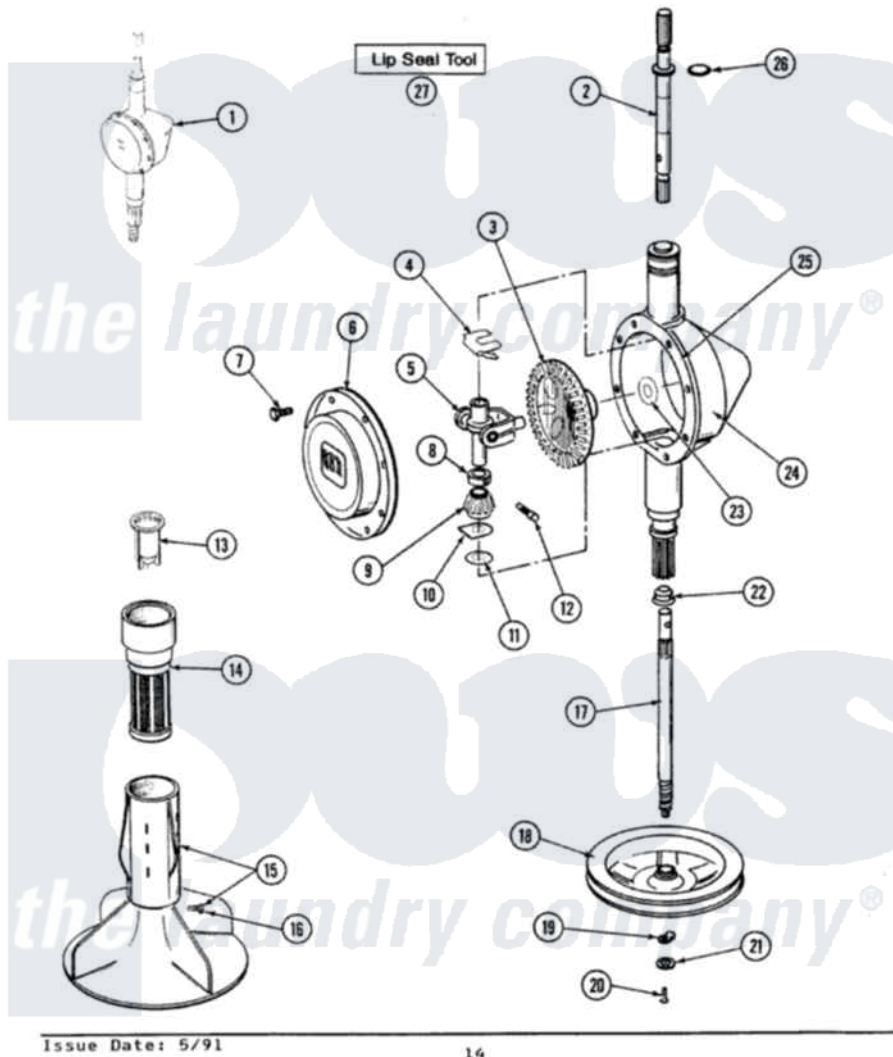

# Maytag LA8210 07 - TRANSMISSION

SECTION: TRANSMISSION-ORBITAL  
 MODEL: A8120 A8210

P/N 16000168

Issue Date: 5/91

14

Maytag [Residential Maytag LA8210 Washer Parts](#) Parts Diagram 07 - TRANSMISSION  
 Click on the part number to view part

Item	Original Part Number	Replaced By	Status	Part Description
1	206708	<a href="#">6-2097790</a>		Transmison
2	207153	<a href="#">6-2097820</a>		Kit- Shaft
3	206713	<a href="#">6-2067130</a>		Gear- Beve
4	<a href="#">215581</a>			Spring, Agitator Shaft
5	206685	<a href="#">6-2066850</a>		Yoke
6	<a href="#">206628</a>			Cover, Transmission
7	215417		Not Available	SCREW, TRANSMISSION COVER
8	215415		Not Available	COLLAR, LOWER
9	215401	<a href="#">W10221114</a>		Pinion
10	<a href="#">215395</a>			Plate, Clutch
11	211483	<a href="#">6-2114830</a>		Washer- SP
12	<a href="#">Y206629</a>			Pin, Collar
13	<a href="#">215733</a>			Dispensing Cup
14	<a href="#">Y207427</a>			Lint Filter Shallow
15	<a href="#">207538</a>			Agitator W/Lock Screw
				SCREW & WASHER FOR

16	206478		Not Available	SCREW & WASHER FOR AGITATOR
17	215411	<a href="#">12001451</a>		Ctr Shaft W/Collar Andkeeper-Sha
18	211059	<a href="#">6-2301530</a>		Pulley
19	<a href="#">211089</a>			Lug, Stop Pulley
20	211375	<a href="#">681582</a>		Screw
21	211090	<a href="#">22003555</a>		Washer, Stop Lug
22	206602	<a href="#">207843</a>		Lip Seal Repair Kit
23	<a href="#">215394</a>			Washer, Bevel Gear
24	206625	<a href="#">6-2097790</a>		Transmison
25	Y058700	<a href="#">675652</a>		Adhesive
26	<a href="#">210690</a>			Seal, Rubber
27	038228	<a href="#">20000021</a>		Lip Seal Tool Kit