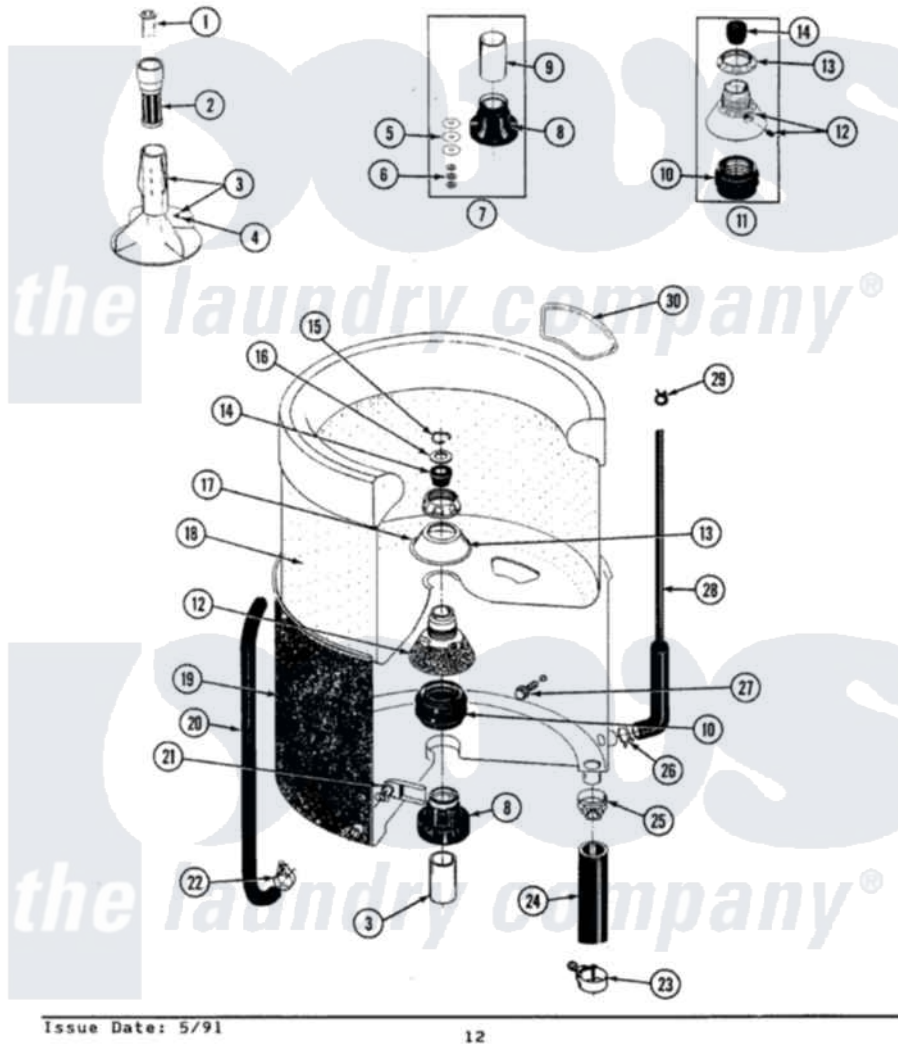

Maytag LA8210 08 - TUB ASSEMBLY

SECTION: TUB ASSEMBLY
 MODEL: A8120 A8210

P/N 16000168

Issue Date: 5/91

12

Maytag [Residential Maytag LA8210 Washer Parts](#) Parts Diagram 08 - TUB ASSEMBLY
 Click on the part number to view part

Item	Original Part Number	Replaced By	Status	Part Description
1	215733			Dispensing Cup
2	Y207427			Lint Filter Shallow
3	207538			Agitator W/Lock Screw
4	206478		Not Available	SCREW & WASHER FOR AGITATOR
5	211100			Washer, Outer Tub
6	Y054867			Washer, Lock
7	204013	6-2040130		Tub Bearin
8	200824	6-2040130		Tub Bearin
9	211130			Bearing Liner, Tub Bearing
10	201537	6-2095720		Mounting S
11	204012	6-2095720		Mounting S
12	202521	6-2095720		Mounting S
13	211047	6-2110472		Nut- Clamp
14	Y0A4298	6-0A57420		Seal- Agitator
15	Y015667			Retaining Ring
16	Y015666			Washer, Retaining -

17	211210		Washer, Clamping Nut
18	207830	Not Available	INNER TUB W/PLUG
19	205486	Not Available	PART NOT USED
20	214495		Tube, Inlet To Tub
21	214434		Spout, Deflector
22	205161	489503	Clamp
23	202574	3367052	Clamp, Hose
24	Y212989		Hose, Outer Tub To Pump
25	200900	616099	Clamp
26	211641		Clamp, 1-1/16"
27	200744	W10175939	Bolt
"	205254	W10175938	Bolt
28	212942	22001619	Tube, Water Level Switch
29	410296	596669	Clamp, Manifold
30	215980		Plug, Filter Hole