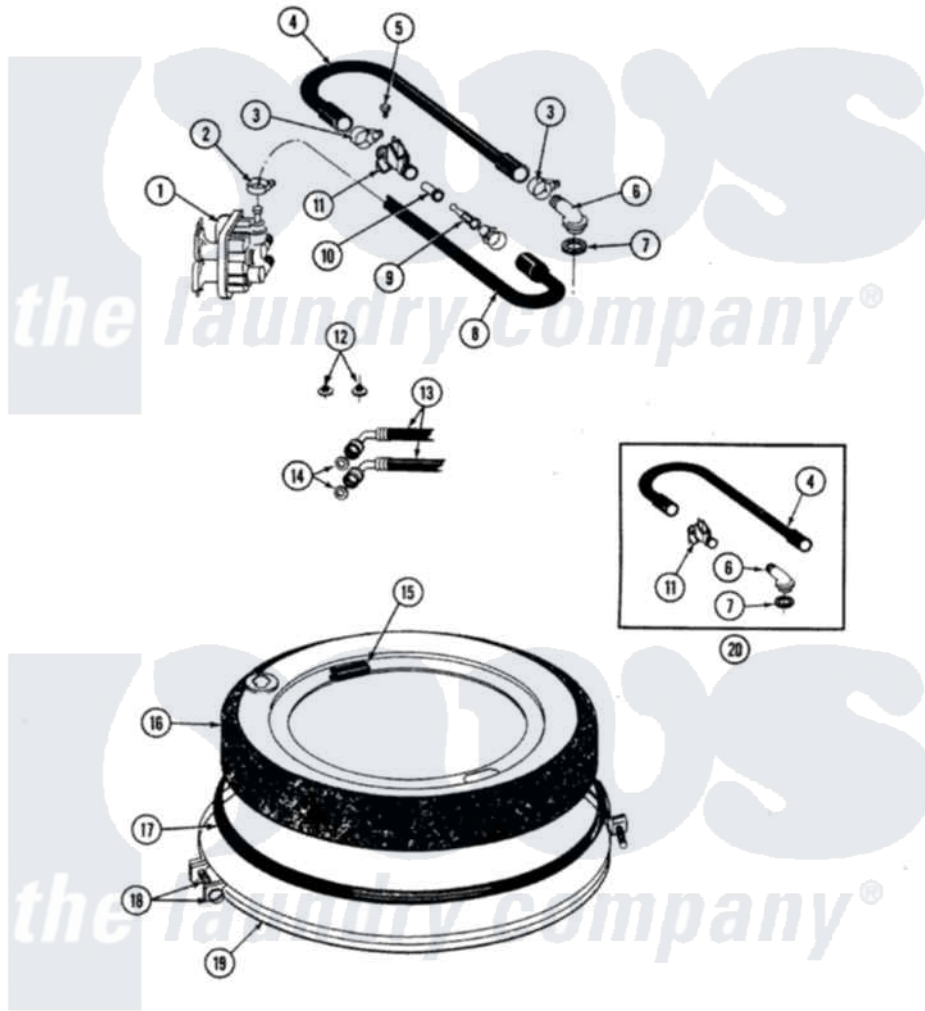

Maytag LA8210 09 - TUB COVER

SECTION: TUB COVER, WATER VALVE & WATER INJECTOR ASSEMBLY
 MODEL: A8120 A8210

P/N 16000168

Issue Date: 5/91

10

Maytag [Residential Maytag LA8210 Washer Parts](#) Parts Diagram 09 - TUB COVER
 Click on the part number to view part

Item	Original Part Number	Replaced By	Status	Part Description
1	205613			Water Valve
2	201575			Clamp, Hose
3	202515	596669		Clamp, Manifold
4	Y215234			Hose, Injector Fill
5	312620			Screw, Sems
6	215235			Tube, Injector
7	215233			Seal For Injector Tube
8	213013			Hose, Injector
9	213015			Nozzle, Injector
10	213016	216201		Nozzle
11	215447			Sleeve For Injector
12	200961	12001413		Strainer And Washer Kit
13	202860			Inlet Hose Assembly
14	Y013783			Washer, Inlet Hose
15	215232			Bumper, Unbalance
16	206380		Not Available	COVER, TUB

17

[211232](#)

Seal, Tub Cover

18

[205529](#)

Nut And Bolt Kit For Tub Clam

19

[200846](#)

Clamp - Tub Cover

20

206683

[206680](#)

Water Injector Assembly