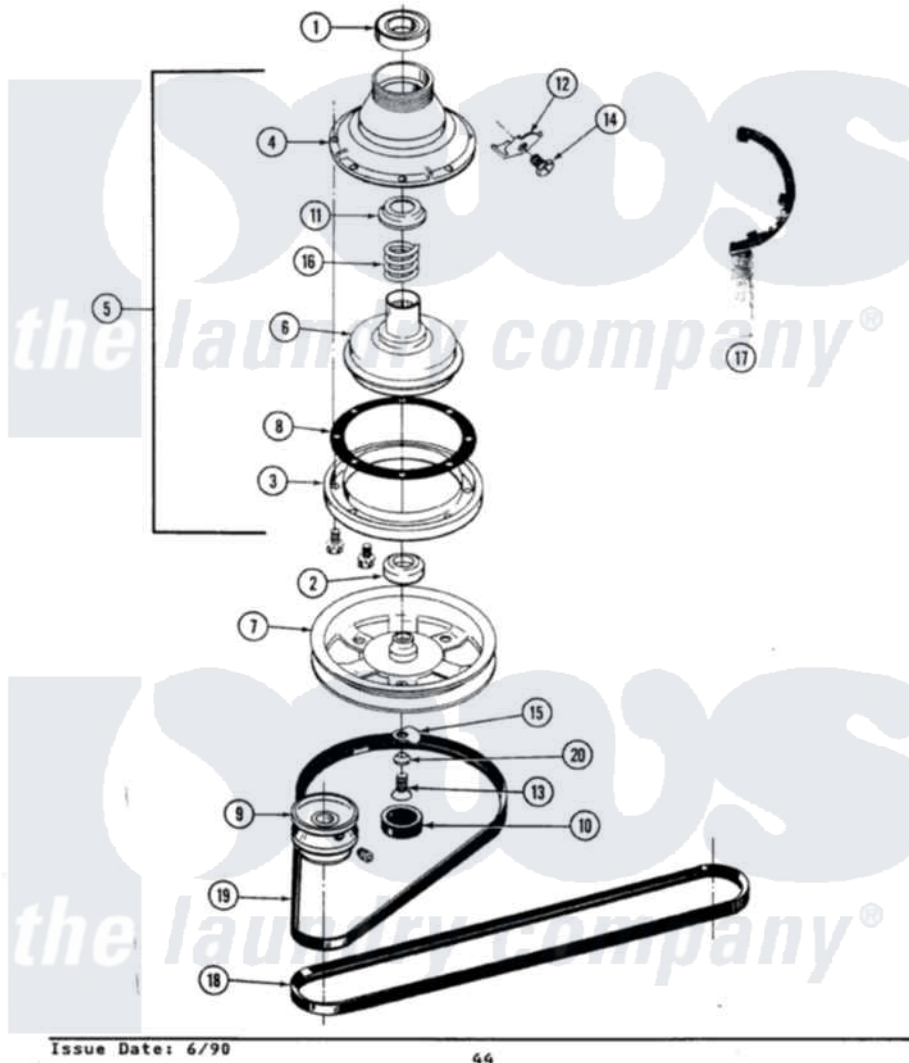

Maytag LA8240 03 - CLUTCH, BRAKE & BELTS

SECTION: CLUTCH, BRAKE & BELTS
 MODEL: ALL MODELS

Maytag [Residential Maytag LA8240 Washer Parts](#) Parts Diagram 03 - CLUTCH, BRAKE & BELTS
 Click on the part number to view part

| Item | Original Part Number | Replaced By | Status | Part Description |
|------|-------------------------|---------------------------|---------------|------------------------------|
| 1 | Y200720 | 22003441 | | Bearing, Rear |
| 2 | 200835 | | | Bearing, Brake Rotor |
| 3 | 211043 | 6-2011900 | | Brake Asse |
| " | 211000 | | | SCREW, BRAKE DRUM (HEX HEAD) |
| 4 | 211045 | 6-2011900 | | Brake Asse |
| 5 | 201190 | 6-2011900 | | Brake Asse |
| 6 | 201126 | 6-2011900 | | Brake Asse |
| 7 | 211059 | 6-2301530 | | Pulley |
| 8 | 211042 | 6-2011900 | | Brake Asse |
| 9 | Y053241 | | | Set Screw, Motor Pulley |
| " | 200816 | 6-2008160 | | Pulley- MO |
| 10 | 211038 | | Not Available | CAP, OIL RETAINER |
| 11 | 211039 | 6-2011900 | | Brake Asse |
| 12 | 213325 | | | Clip, Retaining |
| 13 | 211375 | 681582 | | Screw |
| 14 | 213326 | | | Bolt, Sems Retaining Clip |

| | | | |
|----|------------------------|---------------------------|---------------------|
| 15 | 211089 | | Lug, Stop Pulley |
| 16 | 211041 | 6-2011900 | Brake Asse |
| 17 | Y038315 | 038315 | Tool |
| 18 | 211124 | | Part Not Used |
| 19 | 211125 | | V Belt, DiVe Pulley |
| 20 | 211090 | 22003555 | Washer, Stop Lug |