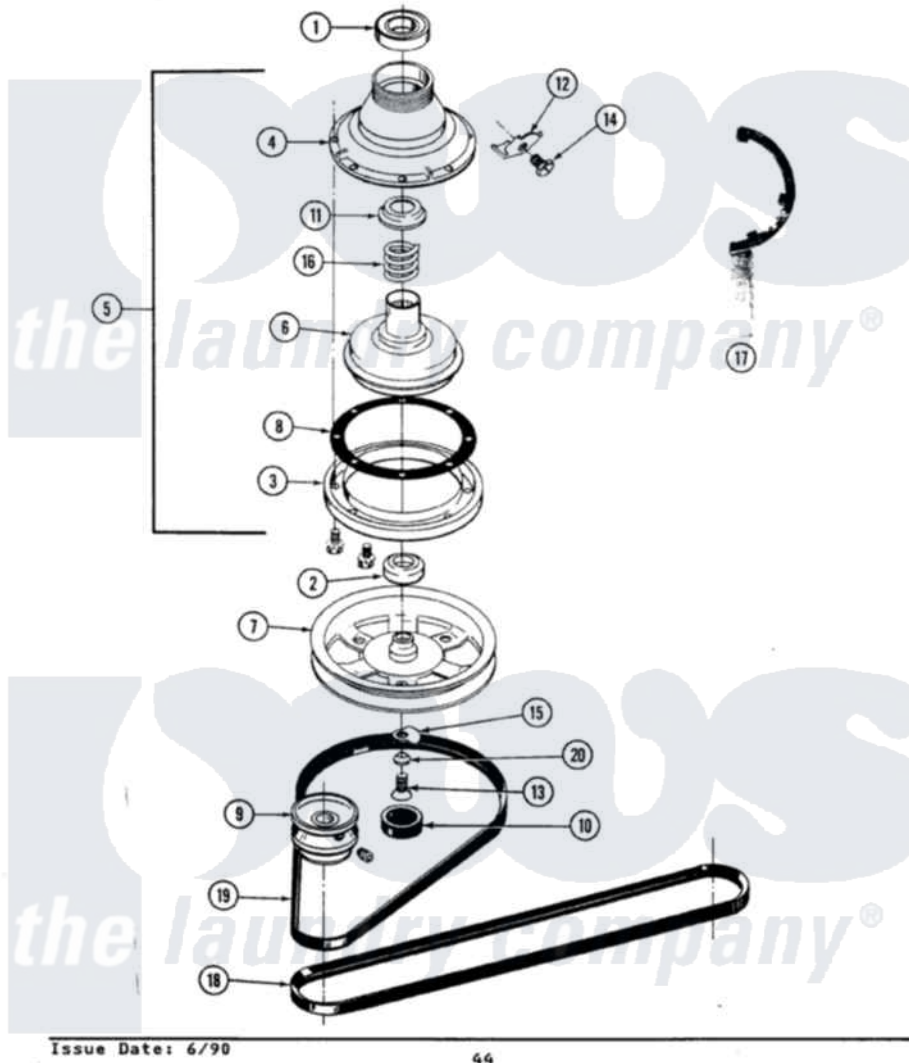

Maytag LA8340 03 - CLUTCH, BRAKE & BELTS

SECTION: CLUTCH, BRAKE & BELTS
 MODEL: ALL MODELS

Maytag [Residential Maytag LA8340 Washer Parts](#) Parts Diagram 03 - CLUTCH, BRAKE & BELTS
 Click on the part number to view part

Item	Original Part Number	Replaced By	Status	Part Description
1	Y200720	22003441		Bearing, Rear
2	200835			Bearing, Brake Rotor
3	211043	6-2011900		Brake Asse
"	211000			SCREW, BRAKE DRUM (HEX HEAD)
4	211045	6-2011900		Brake Asse
5	201190	6-2011900		Brake Asse
6	201126	6-2011900		Brake Asse
7	211059	6-2301530		Pulley
8	211042	6-2011900		Brake Asse
9	Y053241			Set Screw, Motor Pulley
"	200816	6-2008160		Pulley- MO
10	211038		Not Available	CAP, OIL RETAINER
11	211039	6-2011900		Brake Asse
12	213325			Clip, Retaining
13	211375	681582		Screw
14	213326			Bolt, Sems Retaining Clip

15	211089		Lug, Stop Pulley
16	211041	6-2011900	Brake Asse
17	Y038315	038315	Tool
18	211124		Part Not Used
19	211125		V Belt, Drive Pulley
20	211090	22003555	Washer, Stop Lug