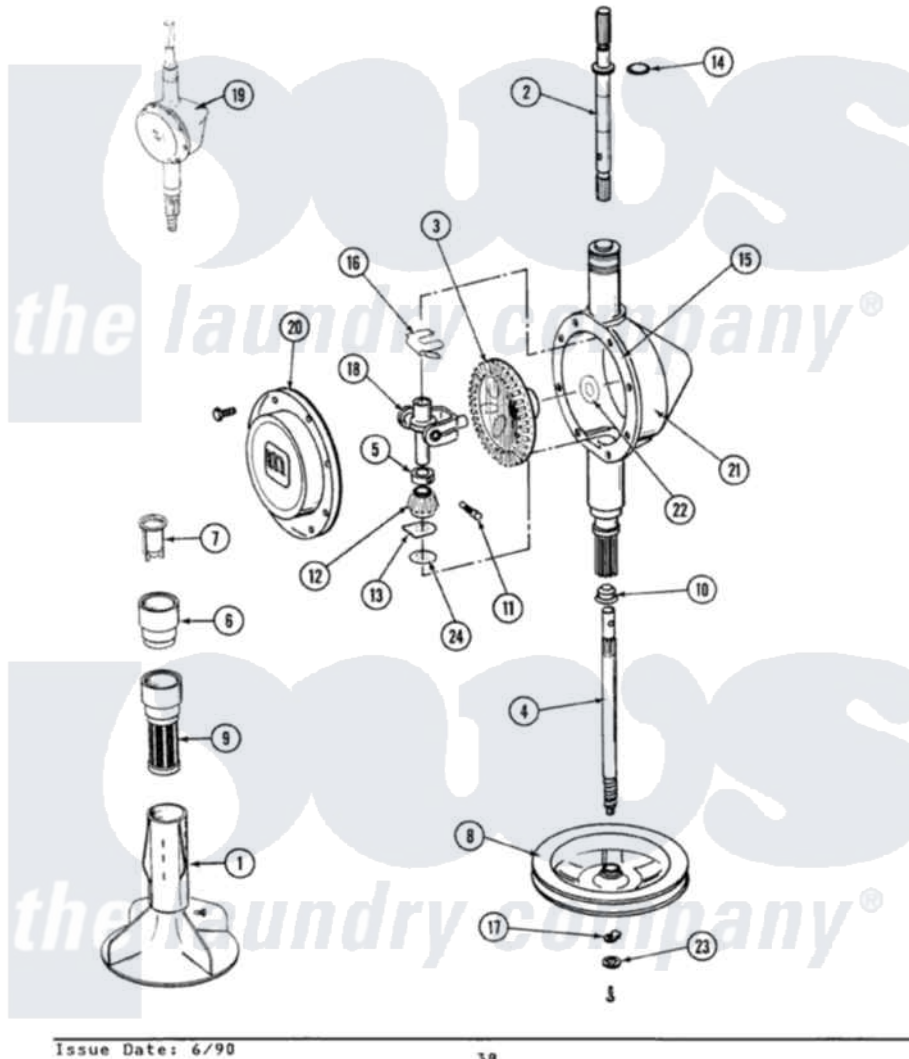

Maytag LA8340 05 - ORBITAL TRANSMISSION

SECTION: ORBITAL TRANSMISSION
MODEL: ALL MODELS

Issue Date: 6/90

38

Maytag [Residential Maytag LA8340 Washer Parts](#) Parts Diagram 05 - ORBITAL TRANSMISSION
Click on the part number to view part

Item	Original Part Number	Replaced By	Status	Part Description
1	206478		Not Available	SCREW & WASHER FOR AGITATOR
"	207538			Agitator W/Lock Screw
2	207153	6-2097820		Kit- Shaft
3	206713	6-2067130		Gear- Beve
4	215411	12001451		Ctr Shaft W/Collar Andkeeper-Sha
5	215415		Not Available	COLLAR, LOWER
6	215721			Dispensing Cap
7	215733			Dispensing Cup
8	211059	6-2301530		Pulley
9	Y207427			Lint Filter Shallow
10	206602	207843		Lip Seal Repair Kit
11	Y206629			Pin, Collar
12	215401	W10221114		Pinion
13	215395			Plate, Clutch
14	210690			Seal, Rubber

15	Y058700	675652	Adhesive
16	215581		Spring, Agitator Shaft
17	211375	681582	Screw
"	211089		Lug, Stop Pulley
18	206685	6-2066850	Yoke
19	206708	6-2097790	Transmison
20	206628		Cover, Transmission
"	215417	Not Available	SCREW, TRANSMISSION COVER
21	206625	6-2097790	Transmison
22	215394		Washer, Bevel Gear
23	211090	22003555	Washer, Stop Lug
24	211483	6-2114830	Washer- SP