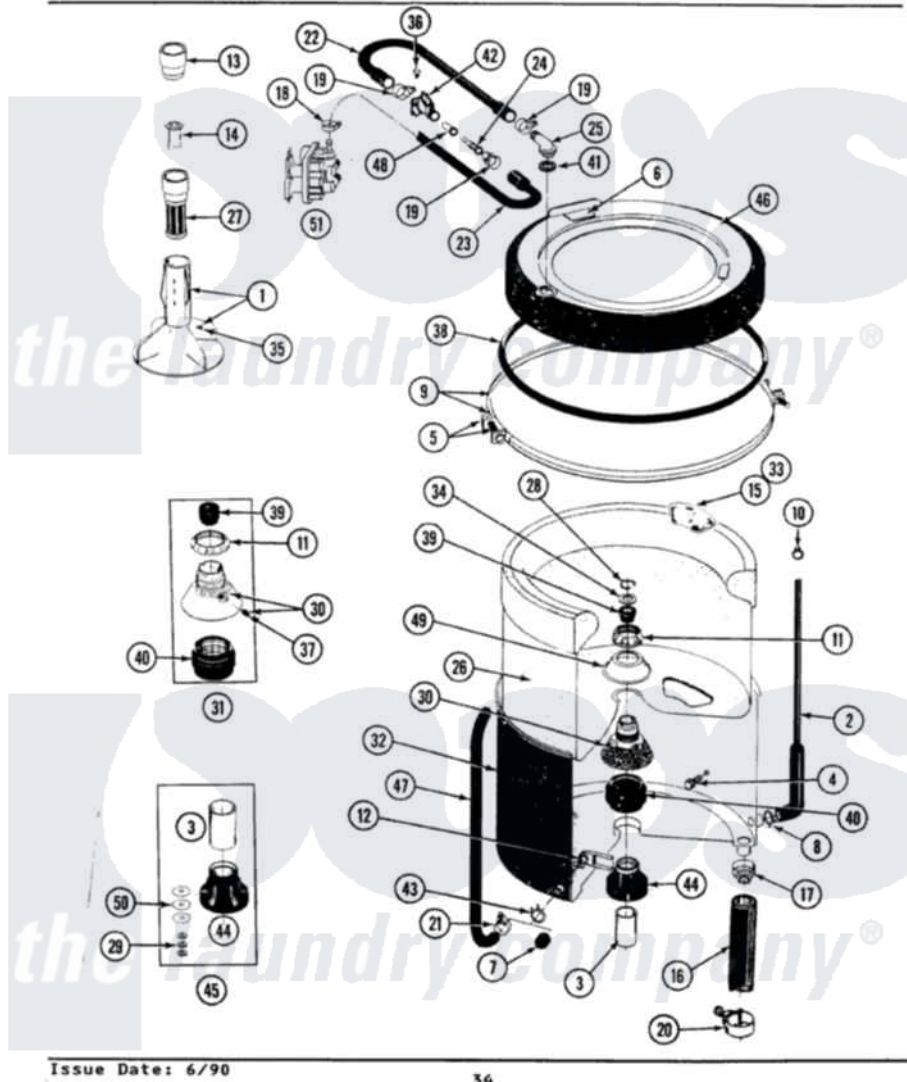

Maytag LA8340 07 - TUB, AGITATOR, MOUNTING STEM & SEAL

SECTION: TUB, AGITATOR, MOUNTING STEM & SEAL
 MODEL: ALL MODELS

Issue Date: 6/90

34

Maytag Residential Maytag LA8340 Washer Parts Parts Diagram 07 - TUB, AGITATOR, MOUNTING STEM & SEAL
 Click on the part number to view part

Item	Original Part Number	Replaced By	Status	Part Description
1	207538			Agitator W/Lock Screw
2	212942	22001619		Tube, Water Level Switch
3	211130			Bearing Liner, Tub Bearing
4	200744	W10175939		Bolt
"	205254	W10175938		Bolt
5	205529			Nut And Bolt Kit For Tub Clam
6	215232			Bumper, Unbalance
8	211641			Clamp, 1-1/16"
9	200846			Clamp - Tub Cover
10	410296	596669		Clamp, Manifold
11	211047	6-2110472		Nut- Clamp
12	214434			Spout, Deflector
14	215733			Dispensing Cup
16	Y212989			Hose, Outer Tub To Pump
17	200900	616099		Clamp
18	201575			Clamp, Hose

19	202515	596669	Clamp, Manifold
20	202574	3367052	Clamp, Hose
21	205161	489503	Clamp
22	Y215234		Hose, Injector Fill
23	213013		Hose, Injector
24	213015		Nozzle, Injector
25	215235		Tube, Injector
26	201523	Not Available	INNER TUB
"	207830	Not Available	INNER TUB W/PLUG
27	Y207427		Lint Filter Shallow
28	Y015667		Retaining Ring
29	Y054867		Washer, Lock
30	202521	6-2095720	Mounting S
31	204012	6-2095720	Mounting S
32	205486	Not Available	PART NOT USED
34	Y015666		Washer, Retaining -
35	206478	Not Available	SCREW & WASHER FOR AGITATOR
36	312620		Screw, Sems
37	211618	22001423	Set Screw, Mounting Stem
38	211232		Seal, Tub Cover
39	Y0A4298	6-0A57420	Seal- Agitator
40	201537	6-2095720	Mounting S
41	215233		Seal For Injector Tube
42	215447		Sleeve For Injector
43	214739	596669	Clamp, Manifold
44	200824	6-2040130	Tub Bearin
45	204013	6-2040130	Tub Bearin
46	206380	Not Available	COVER, TUB
47	214495		Tube, Inlet To Tub
48	213016	216201	Nozzle
49	211210		Washer, Clamping Nut
50	211100		Washer, Outer Tub
51	205613		Water Valve