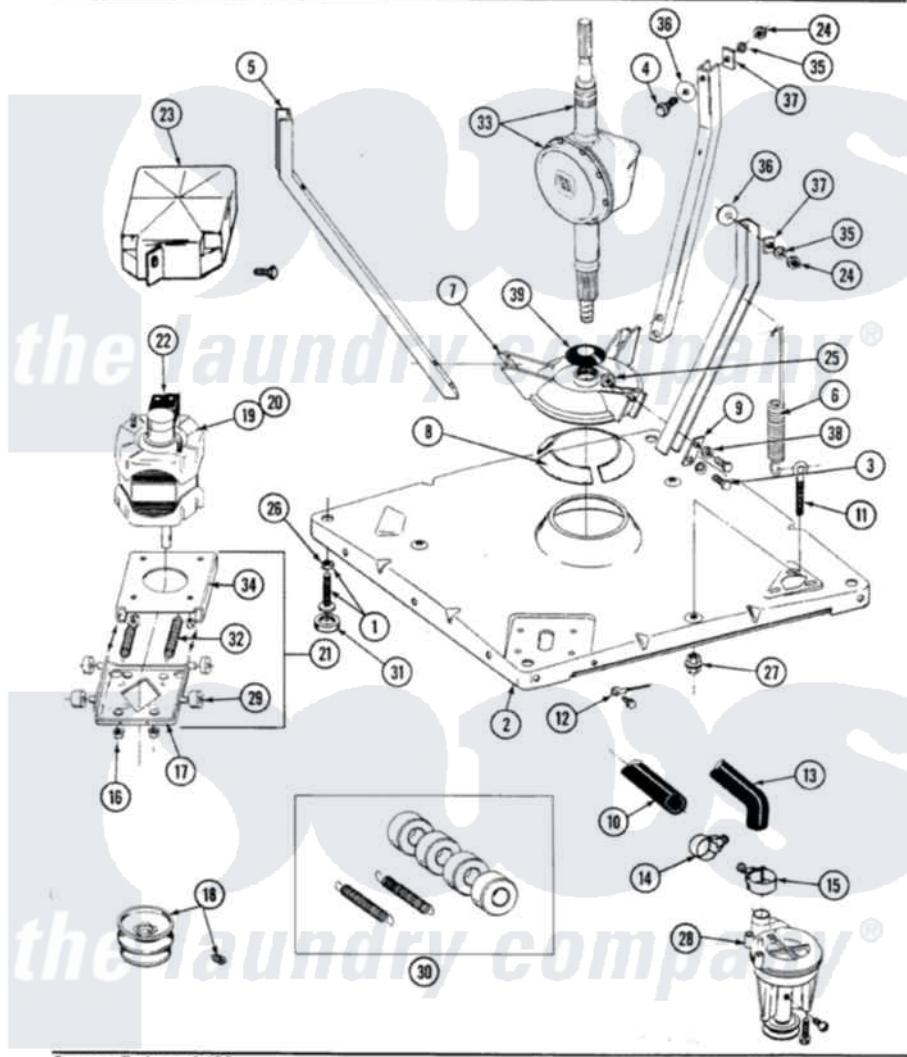

Maytag LA8420 01 - BASE, PUMP, MOTOR & COMPONENTS

SECTION: BASE, PUMP, MOTOR & COMPONENTS
 MODEL: ALL MODELS

Issue Date: 6/90

40

Maytag Residential Maytag LA8420 Washer Parts Parts Diagram 01 - BASE, PUMP, MOTOR & COMPONENTS
 Click on the part number to view part

Item	Original Part Number	Replaced By	Status	Part Description
1	Y302699	22003428		Leg, Adjustable
2	203274			Base With Damper Pads
3	Y015627			Screw- Hex
4	205254	W10175938		Bolt
"	200744	W10175939		Bolt
5	213100		Not Available	PART NOT USED
6	213054			Centering Spring - 3 Used
7	203725			Damper W/Bolt And Clip
8	203956			Damper Pad Kit
9	213073			Washer, Double Brace
10	214767	22001448		Hose, Pump
11	213120	216416		Bolt, Eye/Centering Spring
12	210186	3370225		Screw
"	204807			Ground Wire, Supp. Plte To Top Cover
13	Y212989			Hose, Outer Tub To Pump
14	200461	285655		Clamp, Hose