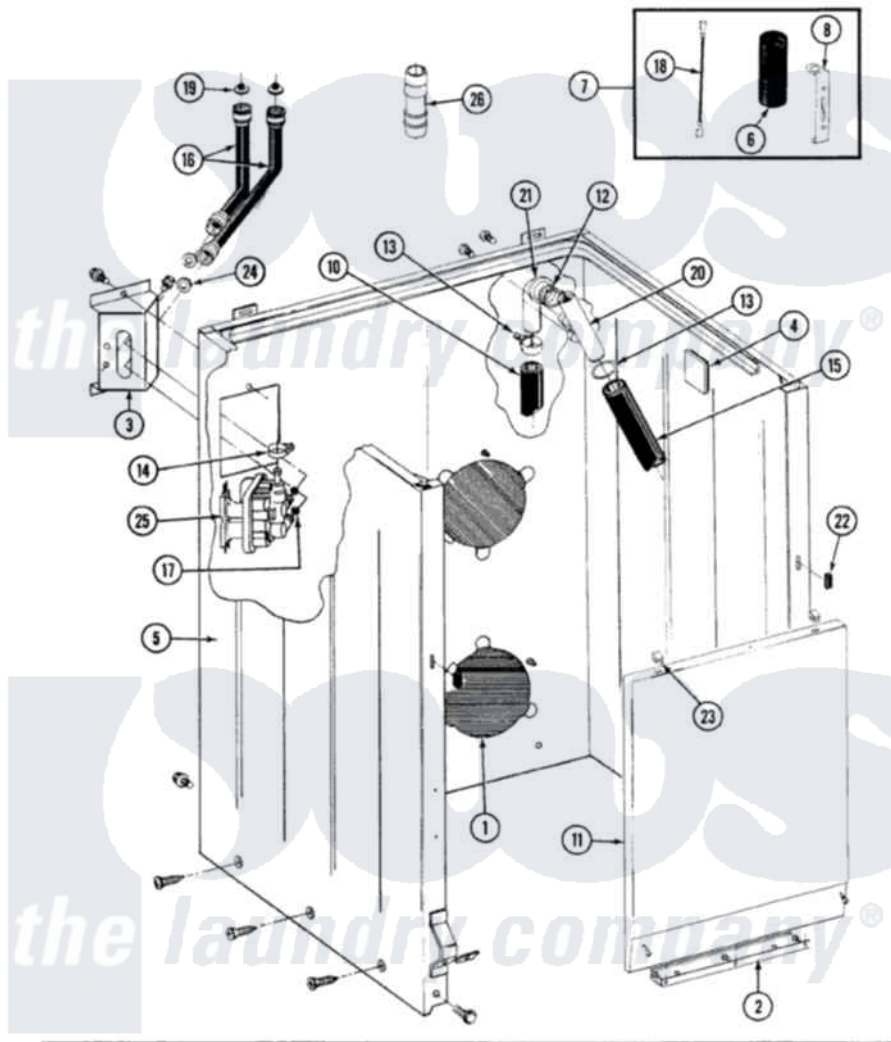

# Maytag LA8420 02 - CABINET, WATER VALVE, HOSES & FRNT PANEL

SECTION: CABINET, WATER VALVE, HOSES & FRONT PANEL

MODEL: ALL MODELS

Issue Date: 6/90

32

Maytag [Residential Maytag LA8420 Washer Parts](#) Parts Diagram 02 - CABINET, WATER VALVE, HOSES & FRNT PANEL

[Click on the part number to view part](#)

Item	Original Part Number	Replaced By	Status	Part Description
1	211294	<a href="#">90767</a>		Screw, 8A X 3/8 HeX Washer Head Tapping
"	211878		Not Available	PLATE, ACCESS
2	211294	<a href="#">90767</a>		Screw, 8A X 3/8 HeX Washer Head Tapping
"	<a href="#">213846</a>			Guard, Belt
3	212276	<a href="#">W10116760</a>		Screw
"	214812	<a href="#">22002361</a>		Bracket, Water Valve
4	<a href="#">215058</a>			Pad, Cabinet Bumper
5	203319L		Not Available	(ALMOND)
"	<a href="#">204439</a>			Screw And Fstner Assembly
"	213122	<a href="#">27001200</a>		Screw
"	213121	<a href="#">3400111</a>		Screw, 12-14 X 5/8
"	<a href="#">213007</a>			Xfor Cabinet See Cabinet, Back
6	<a href="#">Y200832</a>			Capacitor
7	<a href="#">206103</a>			Capacitor Kit