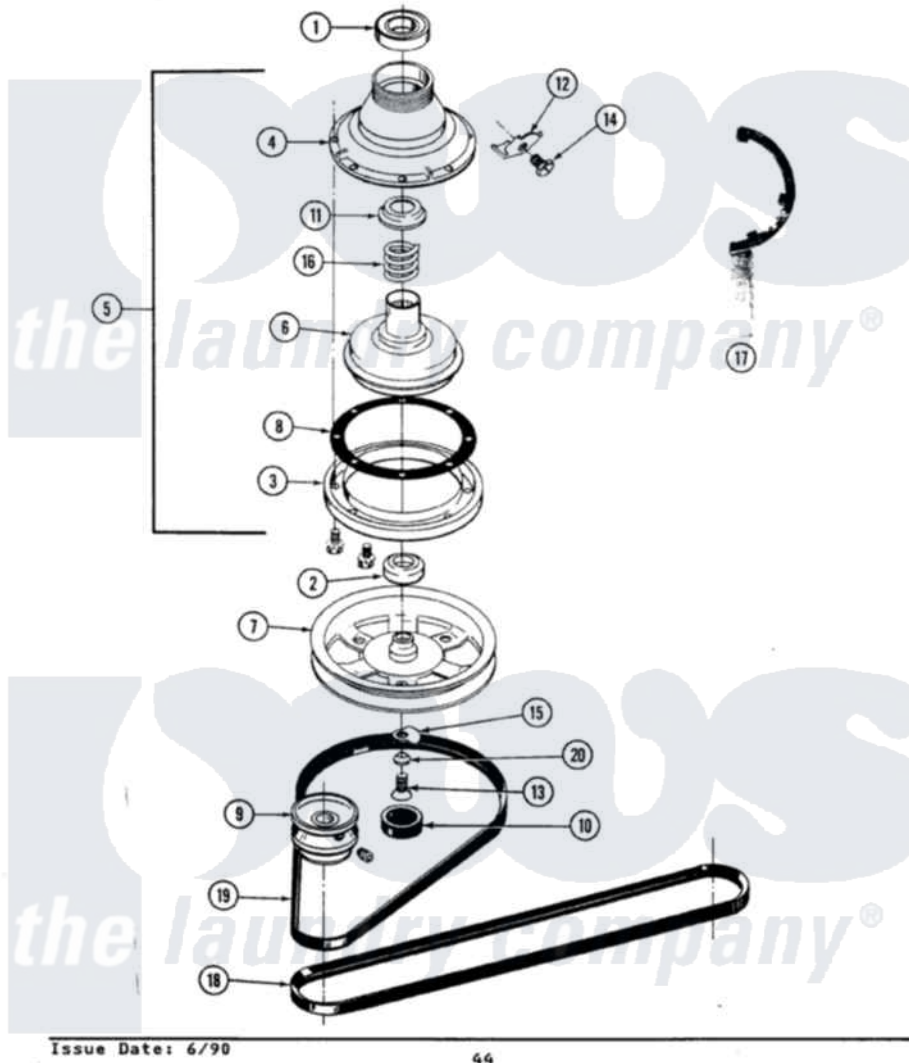

# Maytag LA8420 03 - CLUTCH, BRAKE & BELTS

SECTION: CLUTCH, BRAKE & BELTS  
 MODEL: ALL MODELS

Maytag [Residential Maytag LA8420 Washer Parts](#) Parts Diagram 03 - CLUTCH, BRAKE & BELTS  
 Click on the part number to view part

Item	Original Part Number	Replaced By	Status	Part Description
1	Y200720	<a href="#">22003441</a>		Bearing, Rear
2	<a href="#">200835</a>			Bearing, Brake Rotor
3	211043	<a href="#">6-2011900</a>		Brake Asse
"	211000			SCREW, BRAKE DRUM (HEX HEAD)
4	211045	<a href="#">6-2011900</a>		Brake Asse
5	201190	<a href="#">6-2011900</a>		Brake Asse
6	201126	<a href="#">6-2011900</a>		Brake Asse
7	211059	<a href="#">6-2301530</a>		Pulley
8	211042	<a href="#">6-2011900</a>		Brake Asse
9	<a href="#">Y053241</a>			Set Screw, Motor Pulley
"	200816	<a href="#">6-2008160</a>		Pulley- MO
10	211038		Not Available	CAP, OIL RETAINER
11	211039	<a href="#">6-2011900</a>		Brake Asse
12	<a href="#">213325</a>			Clip, Retaining
13	211375	<a href="#">681582</a>		Screw
14	<a href="#">213326</a>			Bolt, Sems Retaining Clip

15	<a href="#">211089</a>		Lug, Stop Pulley
16	211041	<a href="#">6-2011900</a>	Brake Asse
17	Y038315	<a href="#">038315</a>	Tool
18	<a href="#">211124</a>		Part Not Used
19	<a href="#">211125</a>		V Belt, DiVe Pulley
20	211090	<a href="#">22003555</a>	Washer, Stop Lug