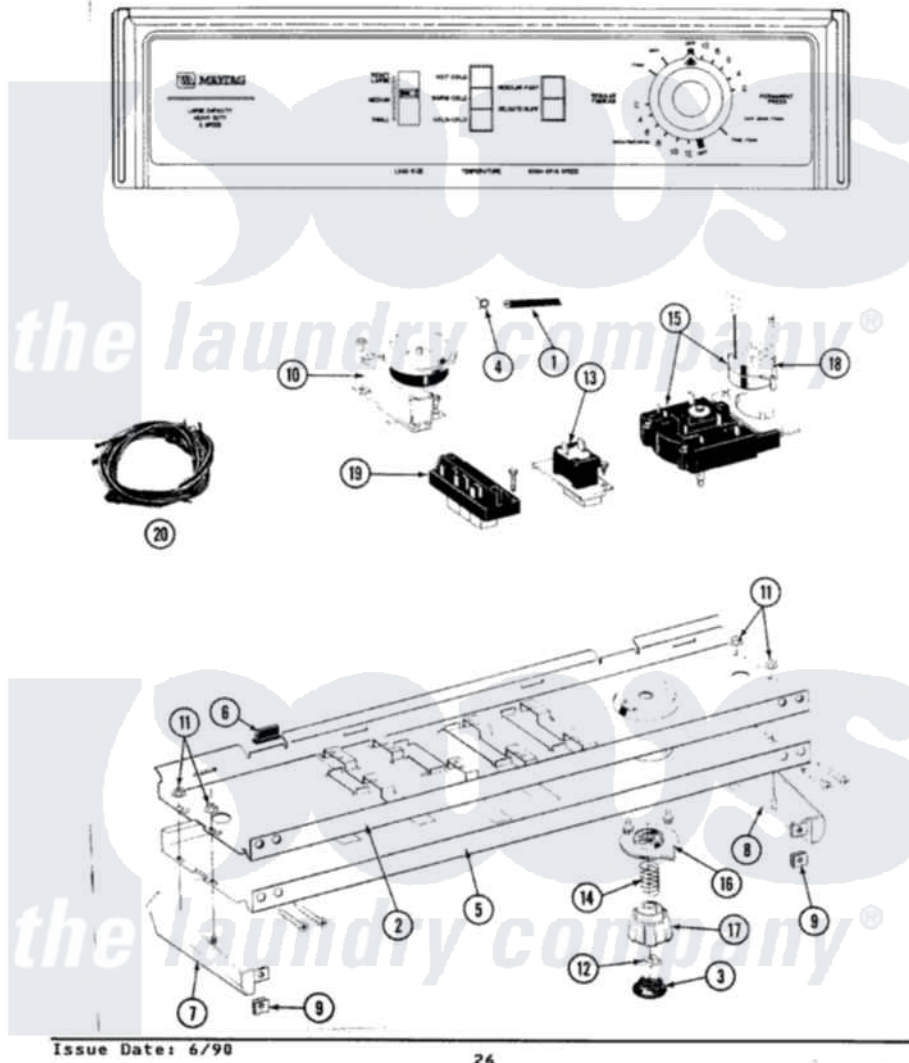

Maytag LA8420 04 - CONTROL PANEL

SECTION: CONTROL PANEL
 MODEL: A8420 A8440

Issue Date: 6/90

26

Maytag [Residential Maytag LA8420 Washer Parts](#) Parts Diagram 04 - CONTROL PANEL
 Click on the part number to view part

Item	Original Part Number	Replaced By	Status	Part Description
1	212942	22001619		Tube, Water Level Switch
2	214809			Back Up Plate
"	210932			Screw, No.8 X 9/16 Ctsk Note: Screw, Inlet Duct
3	215821		Not Available	CAP, KNOB
4	410296	596669		Clamp, Manifold
5	207404		Not Available	CONTROL PANEL
"	210932			Screw, No.8 X 9/16 Ctsk Note: Screw, Inlet Duct
6	214897			Pad, Control Panel
7	207215		Not Available	END CAP LH
8	207216		Not Available	END CAP RH
9	214894			Fastener, End Cap
10	211168	W10139210		Screw, 8-18 X 5/16
"	207362		Not Available	INFINITE LEVEL PRESSURE SWITCH
11	214872			Palnut, End Cap Note: Nut, Lamp Holder

12	211605		Bezel, Timer Dial
13	213117	67006908	Screw, Ice Rack
"	207370		Speed Control Switch - 2 Butto
14	211065		Spring, Index Wheel
15	207374	Not Available	TIMER
"	213966	3400014	Screw
16	215827	Not Available	TIMER DIAL SKIRT
17	215828		Knob, Timer
18	205033	22205033	Motor- Tim
19	213117	67006908	Screw, Ice Rack
"	207368	Not Available	TEMP CONTROL SWITCH - 3 BUTTON
20	207384	Not Available	WIRE HARNESS