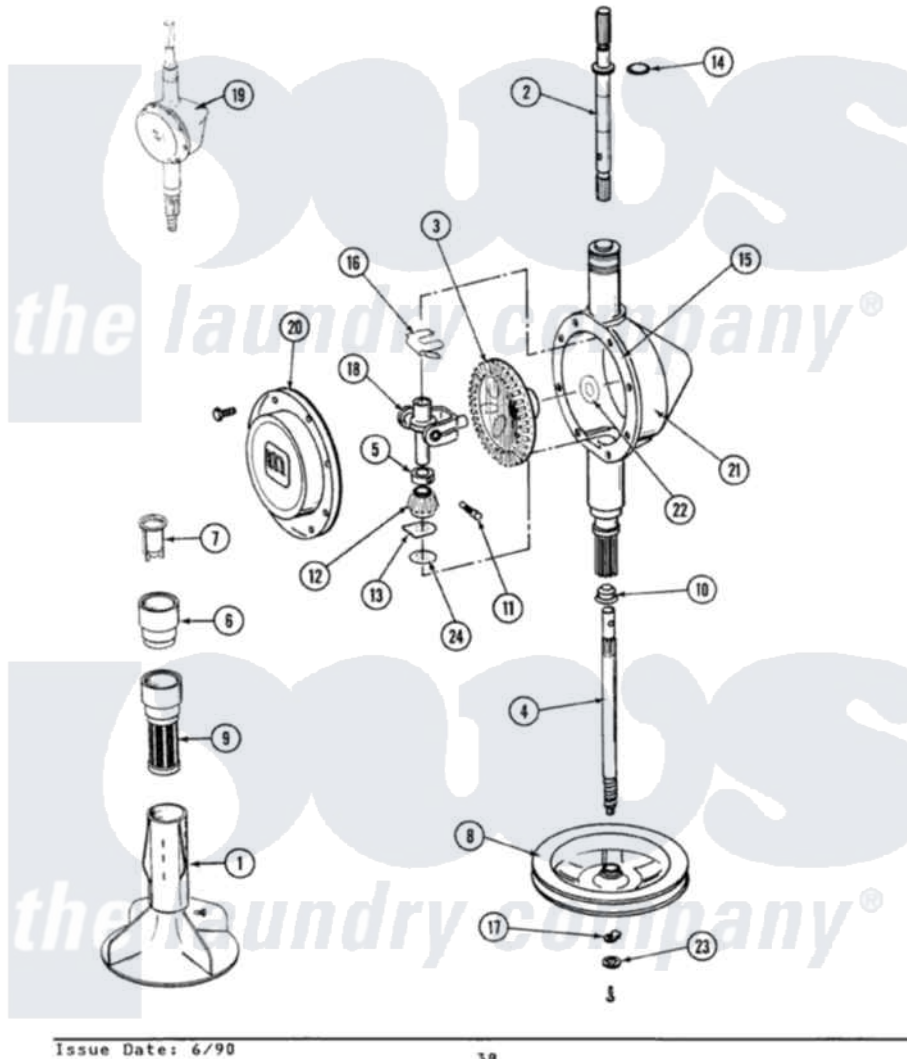

Maytag LA8420 05 - ORBITAL TRANSMISSION

SECTION: ORBITAL TRANSMISSION
MODEL: ALL MODELS

Issue Date: 6/90

38

Maytag [Residential Maytag LA8420 Washer Parts](#) Parts Diagram 05 - ORBITAL TRANSMISSION
Click on the part number to view part

Item	Original Part Number	Replaced By	Status	Part Description
1	206478		Not Available	SCREW & WASHER FOR AGITATOR
"	207538			Agitator W/Lock Screw
2	207153	6-2097820		Kit- Shaft
3	206713	6-2067130		Gear- Beve
4	215411	12001451		Ctr Shaft W/Collar Andkeeper-Sha
5	215415		Not Available	COLLAR, LOWER
6	215721			Dispensing Cap
7	215733			Dispensing Cup
8	211059	6-2301530		Pulley
9	Y207427			Lint Filter Shallow
10	206602	207843		Lip Seal Repair Kit
11	Y206629			Pin, Collar
12	215401	W10221114		Pinion
13	215395			Plate, Clutch
14	210690			Seal, Rubber

15	Y058700	675652	Adhesive
16	215581		Spring, Agitator Shaft
17	211375	681582	Screw
"	211089		Lug, Stop Pulley
18	206685	6-2066850	Yoke
19	206708	6-2097790	Transmison
20	206628		Cover, Transmission
"	215417	Not Available	SCREW, TRANSMISSION COVER
21	206625	6-2097790	Transmison
22	215394		Washer, Bevel Gear
23	211090	22003555	Washer, Stop Lug
24	211483	6-2114830	Washer- SP