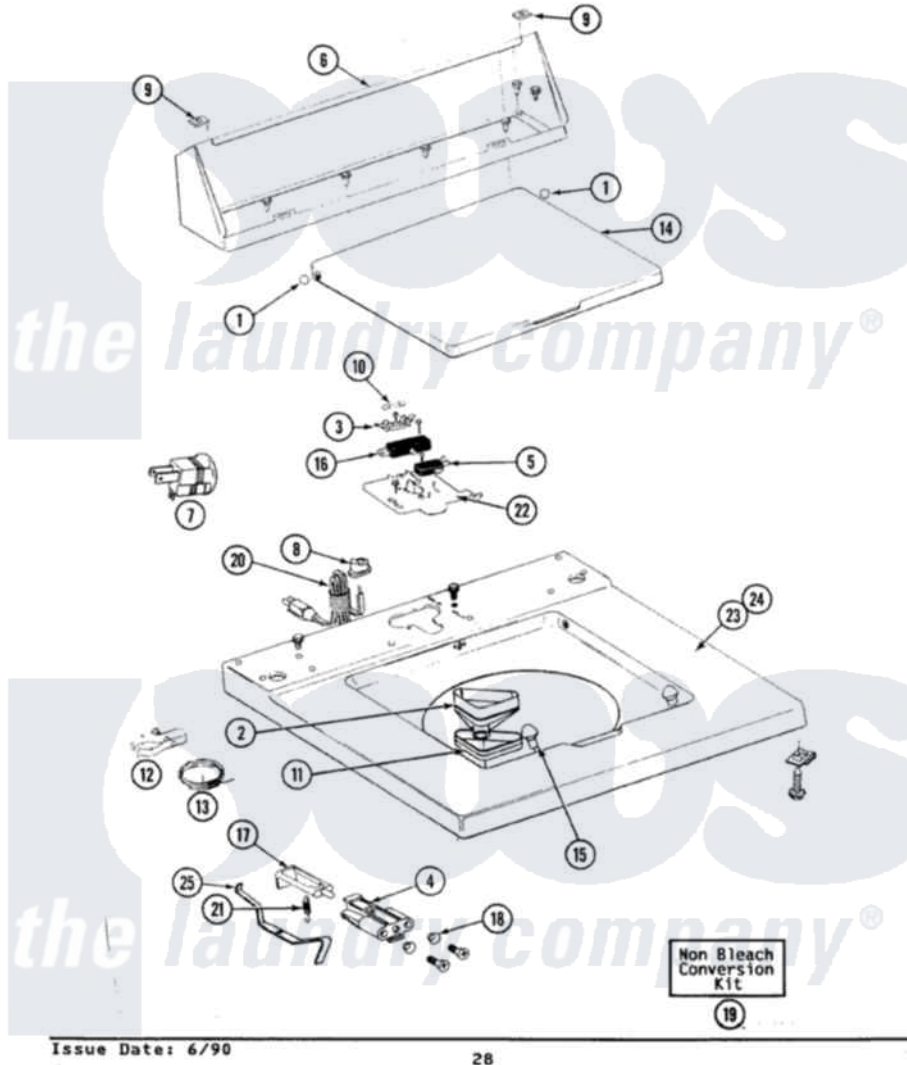

# Maytag LA8420 06 - TOP COVER, CONSOLE & LID SWITCH

SECTION: TOP COVER, CONSOLE & LID SWITCH

MODEL: ALL MODELS

Issue Date: 6/90

28

Maytag [Residential Maytag LA8420 Washer Parts](#) Parts Diagram 06 - TOP COVER, CONSOLE & LID SWITCH  
 Click on the part number to view part

Item	Original Part Number	Replaced By	Status	Part Description
1	<a href="#">211726</a>			Hinge, Ball Lid
2	<a href="#">215578</a>			Bleach Inlet Almond
3	215705	<a href="#">Y311711</a>		Screw, Fuse Block
"	<a href="#">207167</a>			Block, Fuse
4	216256		Not Available	BRACKET, UNBALANCE
"	910182	<a href="#">25-7809</a>		Screw, No.6-20 1/2 Flthd Torx
"	214279	<a href="#">204968</a>		Plunger And Bracket Assembly--W
5	912012	<a href="#">3400409</a>		Screw
"	<a href="#">207166</a>			Switch, Check
6	211294	<a href="#">90767</a>		Screw, 8A X 3/8 HeX Washer Head Tapping
"	<a href="#">Y313559</a>			Screw
7	<a href="#">Y201808</a>			Converter
8	<a href="#">211881</a>			Grommet, Cord Part Not Used-Gas Models Only
9	<a href="#">215075</a>			Fastener, Control Panel To Console