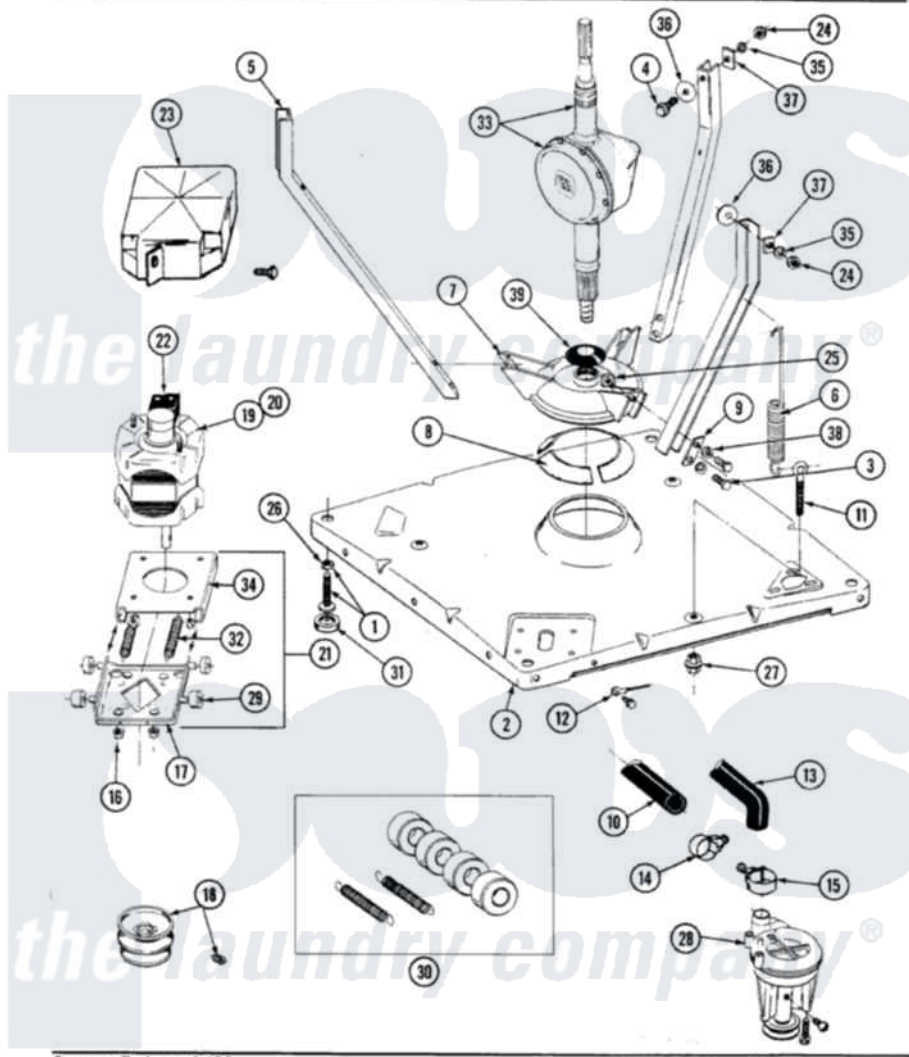

Maytag LA8440 01 - BASE, PUMP, MOTOR & COMPONENTS

SECTION: BASE, PUMP, MOTOR & COMPONENTS
 MODEL: ALL MODELS

Issue Date: 6/90

40

Maytag Residential Maytag LA8440 Washer Parts Parts Diagram 01 - BASE, PUMP, MOTOR & COMPONENTS
 Click on the part number to view part

Item	Original Part Number	Replaced By	Status	Part Description
1	Y302699	22003428		Leg, Adjustable
2	203274			Base With Damper Pads
3	Y015627			Screw- Hex
4	205254	W10175938		Bolt
"	200744	W10175939		Bolt
5	213100		Not Available	PART NOT USED
6	213054			Centering Spring - 3 Used
7	203725			Damper W/Bolt And Clip
8	203956			Damper Pad Kit
9	213073			Washer, Double Brace
10	214767	22001448		Hose, Pump
11	213120	216416		Bolt, Eye/Centering Spring
12	210186	3370225		Screw
"	204807			Ground Wire, Supp. Plte To Top Cover
13	Y212989			Hose, Outer Tub To Pump
14	200461	285655		Clamp, Hose