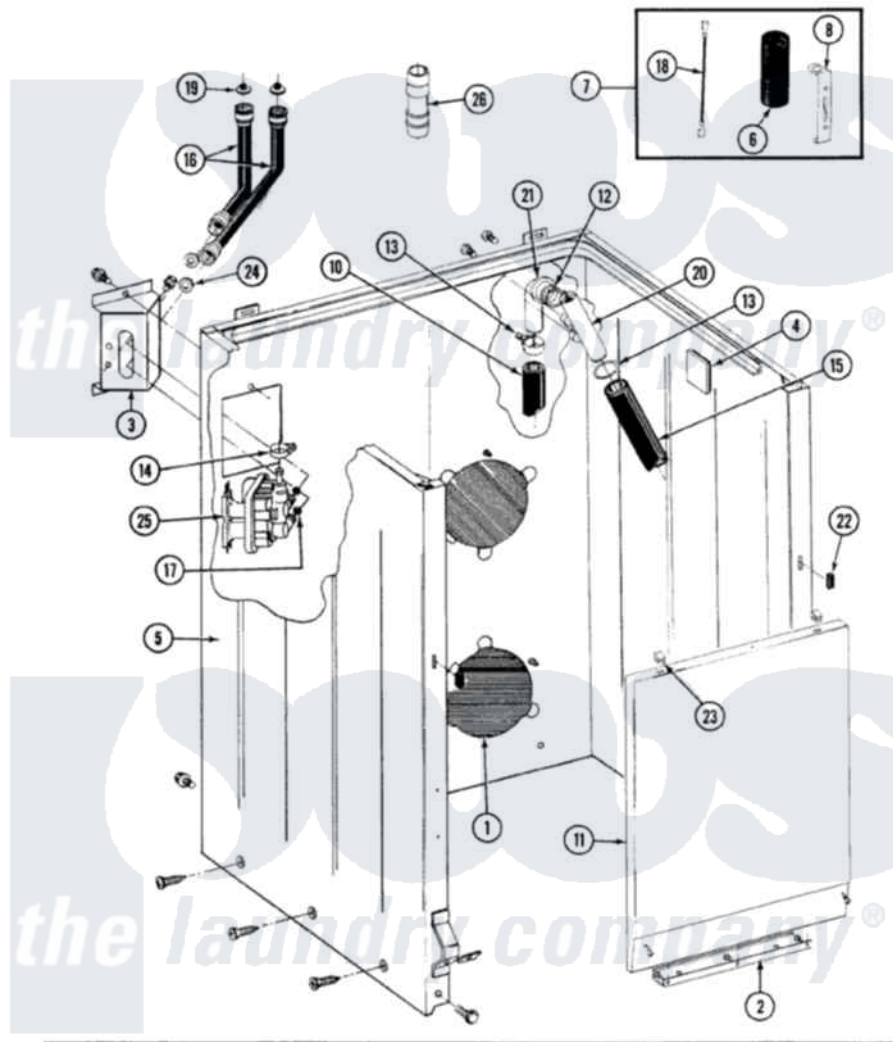

# Maytag LA8440 02 - CABINET, WATER VALVE, HOSES & FRNT PANEL

SECTION: CABINET, WATER VALVE, HOSES & FRONT PANEL

MODEL: ALL MODELS

Issue Date: 6/90

32

Maytag [Residential Maytag LA8440 Washer Parts](#) Parts Diagram 02 - CABINET, WATER VALVE, HOSES & FRNT PANEL