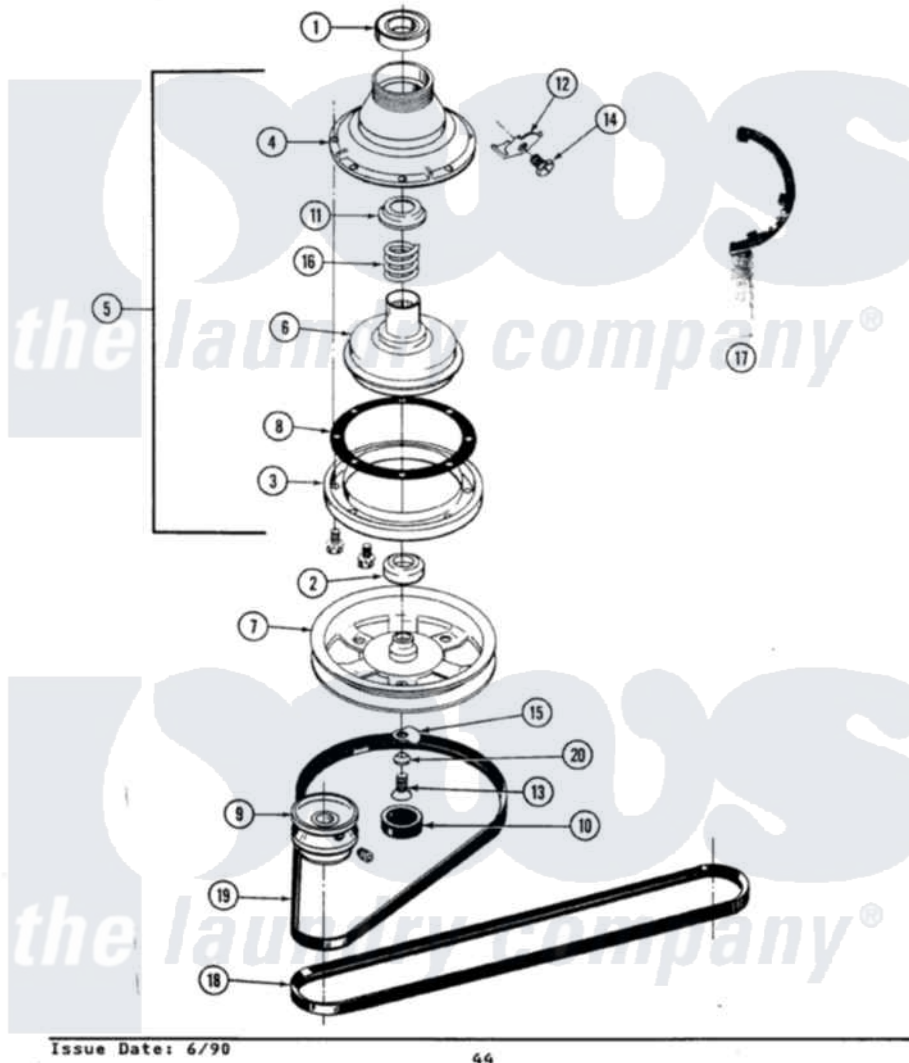

Maytag LA8440 03 - CLUTCH, BRAKE & BELTS

SECTION: CLUTCH, BRAKE & BELTS
 MODEL: ALL MODELS

Maytag [Residential Maytag LA8440 Washer Parts](#) Parts Diagram 03 - CLUTCH, BRAKE & BELTS
 Click on the part number to view part

Item	Original Part Number	Replaced By	Status	Part Description
1	Y200720	22003441		Bearing, Rear
2	200835			Bearing, Brake Rotor
3	211043	6-2011900		Brake Asse
"	211000			SCREW, BRAKE DRUM (HEX HEAD)
4	211045	6-2011900		Brake Asse
5	201190	6-2011900		Brake Asse
6	201126	6-2011900		Brake Asse
7	211059	6-2301530		Pulley
8	211042	6-2011900		Brake Asse
9	Y053241			Set Screw, Motor Pulley
"	200816	6-2008160		Pulley- MO
10	211038		Not Available	CAP, OIL RETAINER
11	211039	6-2011900		Brake Asse
12	213325			Clip, Retaining
13	211375	681582		Screw
14	213326			Bolt, Sems Retaining Clip

15	211089		Lug, Stop Pulley
16	211041	6-2011900	Brake Asse
17	Y038315	038315	Tool
18	211124		Part Not Used
19	211125		V Belt, Drive Pulley
20	211090	22003555	Washer, Stop Lug