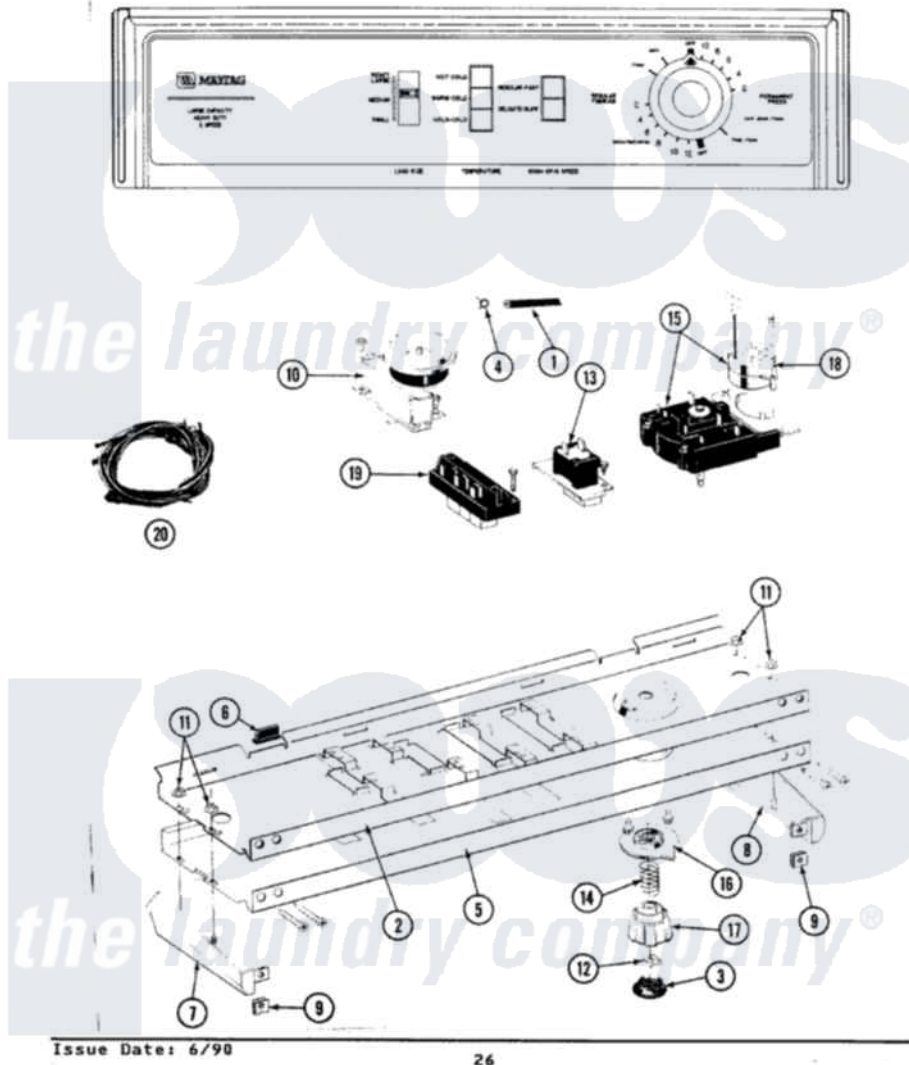

Maytag LA8440 04 - CONTROL PANEL

SECTION: CONTROL PANEL
 MODEL: A8420 A8440

Issue Date: 6/90

26

Maytag [Residential Maytag LA8440 Washer Parts](#) Parts Diagram 04 - CONTROL PANEL
 Click on the part number to view part

Item	Original Part Number	Replaced By	Status	Part Description
1	212942	22001619		Tube, Water Level Switch
2	210932			Screw, No.8 X 9/16 Ctsk Note: Screw, Inlet Duct
"	214809			Back Up Plate
3	215821		Not Available	CAP, KNOB
4	410296	596669		Clamp, Manifold
9	214894			Fastener, End Cap
10	207362		Not Available	INFINITE LEVEL PRESSURE SWITCH
"	211168	W10139210		Screw, 8-18 X 5/16
11	214872			Palnut, End Cap Note: Nut, Lamp Holder
12	211605			Bezel, Timer Dial
13	207370			Speed Control Switch - 2 Butto
"	213117	67006908		Screw, Ice Rack
14	211065			Spring, Index Wheel
15	213966	3400014		Screw

"	207374		Not Available	TIMER
16	215827		Not Available	TIMER DIAL SKIRT
17	215828			Knob, Timer
18	205033	22205033		Motor- Tim
19	213117	67006908		Screw, Ice Rack
"	207368		Not Available	TEMP CONTROL SWITCH - 3 BUTTON
20	207384		Not Available	WIRE HARNESS