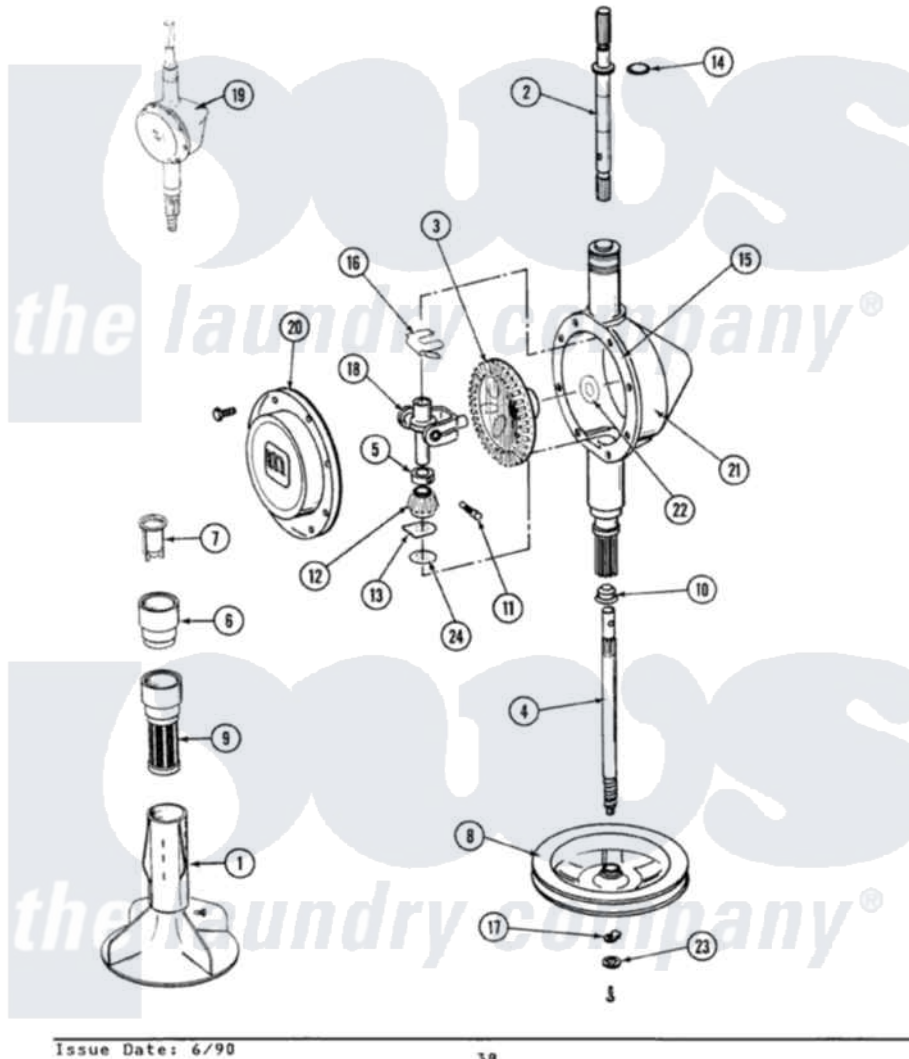

Maytag LA8440 05 - ORBITAL TRANSMISSION

SECTION: ORBITAL TRANSMISSION
MODEL: ALL MODELS

Issue Date: 6/90

38

Maytag [Residential Maytag LA8440 Washer Parts](#) Parts Diagram 05 - ORBITAL TRANSMISSION
Click on the part number to view part

Item	Original Part Number	Replaced By	Status	Part Description
1	206478		Not Available	SCREW & WASHER FOR AGITATOR
"	207538			Agitator W/Lock Screw
2	207153	6-2097820		Kit- Shaft
3	206713	6-2067130		Gear- Beve
4	215411	12001451		Ctr Shaft W/Collar Andkeeper-Sha
5	215415		Not Available	COLLAR, LOWER
6	215721			Dispensing Cap
7	215733			Dispensing Cup
8	211059	6-2301530		Pulley
9	Y207427			Lint Filter Shallow
10	206602	207843		Lip Seal Repair Kit
11	Y206629			Pin, Collar
12	215401	W10221114		Pinion
13	215395			Plate, Clutch
14	210690			Seal, Rubber

15	Y058700	675652	Adhesive
16	215581		Spring, Agitator Shaft
17	211375	681582	Screw
"	211089		Lug, Stop Pulley
18	206685	6-2066850	Yoke
19	206708	6-2097790	Transmison
20	206628		Cover, Transmission
"	215417	Not Available	SCREW, TRANSMISSION COVER
21	206625	6-2097790	Transmison
22	215394		Washer, Bevel Gear
23	211090	22003555	Washer, Stop Lug
24	211483	6-2114830	Washer- SP