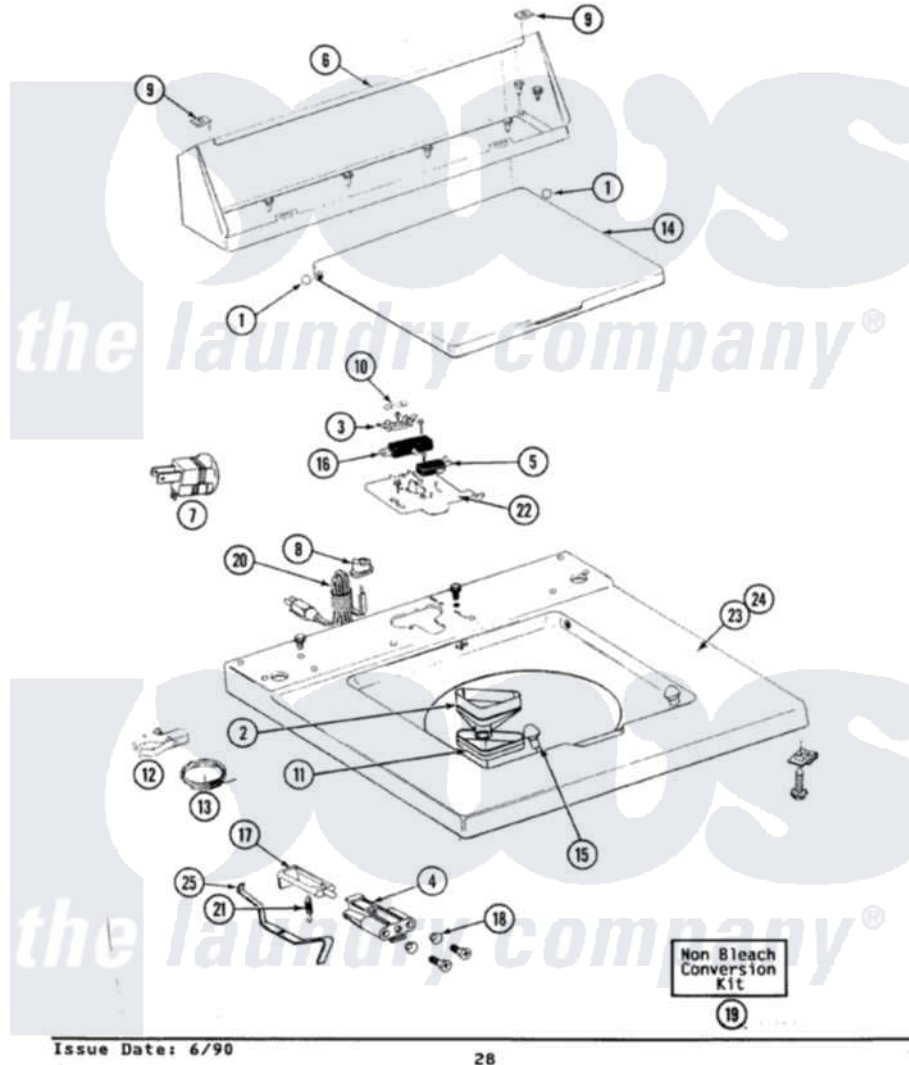

Maytag LA8440 06 - TOP COVER, CONSOLE & LID SWITCH

SECTION: TOP COVER, CONSOLE & LID SWITCH

MODEL: ALL MODELS

Maytag [Residential Maytag LA8440 Washer Parts](#) Parts Diagram 06 - TOP COVER, CONSOLE & LID SWITCH
 Click on the part number to view part

| Item | Original Part Number | Replaced By | Status | Part Description |
|------|-------------------------|-------------------------|---------------|---|
| 1 | 211726 | | | Hinge, Ball Lid |
| 3 | 215705 | Y311711 | | Screw, Fuse Block |
| " | 207167 | | | Block, Fuse |
| 4 | 216256 | | Not Available | BRACKET, UNBALANCE |
| " | 910182 | 25-7809 | | Screw, No.6-20 1/2 Flthd Torx |
| " | 214279 | 204968 | | Plunger And Bracket Assembly--W |
| 5 | 912012 | 3400409 | | Screw |
| " | 207166 | | | Switch, Check |
| 6 | 205635L | | Not Available | CONSOLE (ALM) |
| " | 211294 | 90767 | | Screw, 8A X 3/8 HeX Washer Head Tapping |
| " | Y313559 | | | Screw |
| 7 | Y201808 | | | Converter |
| 8 | 211881 | | | Grommet, Cord Part Not Used-Gas Models Only |
| 9 | 215075 | | | Fastener, Control Panel To Console |