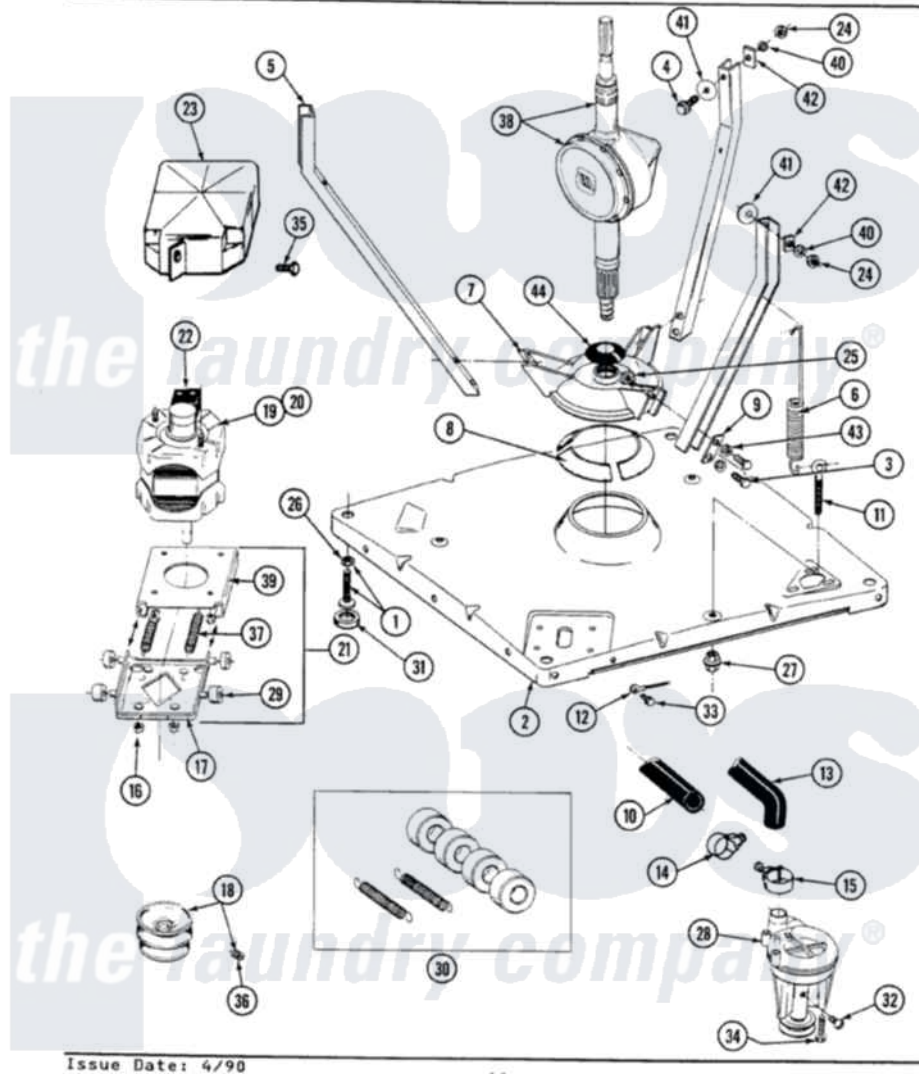

Maytag LA8500 01 - BASE, PUMP, MOTOR & COMPONENTS

SECTION: BASE, PUMP, MOTOR & COMPONENTS
 MODEL: ALL MODELS

Issue Date: 4/90

44

Maytag Residential Maytag LA8500 Washer Parts Parts Diagram 01 - BASE, PUMP, MOTOR & COMPONENTS
 Click on the part number to view part

Item	Original Part Number	Replaced By	Status	Part Description
1	Y302699	22003428		Leg, Adjustable
2	203274			Base With Damper Pads
3	Y015627			Screw- Hex
4	205254	W10175938		Bolt
"	200744	W10175939		Bolt
5	213053			Brace, Tub Part Not Used
6	213054			Centering Spring - 3 Used
7	203725			Damper W/Bolt And Clip
8	203956			Damper Pad Kit
9	213073			Washer, Double Brace
10	214767	22001448		Hose, Pump
11	213120	216416		Bolt, Eye/Centering Spring
12	204807			Ground Wire, Supp. Plte To Top Cover
13	213045			Hose, Outer Tub Part Not Used
14	200461	285655		Clamp, Hose