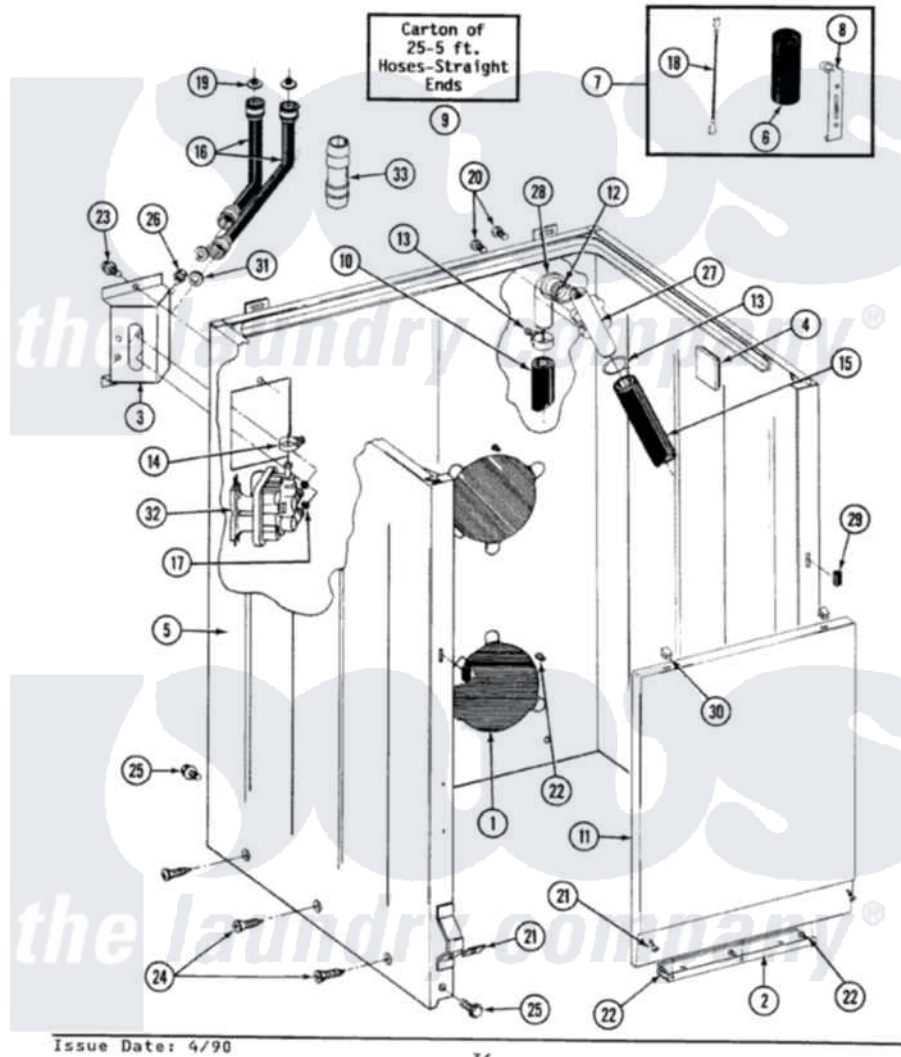

Maytag LA8500 02 - CABINET, WATER VALVE, HOSES & FRNT PANEL

SECTION: CABINET, WATER VALVE, HOSES & FRONT PANEL
 MODEL: ALL MODELS

Maytag Residential Maytag LA8500 Washer Parts Diagram 02 - CABINET, WATER VALVE, HOSES & FRNT PANEL

Click on the part number to view part

Item	Original Part Number	Replaced By	Status	Part Description
1	211878		Not Available	PLATE, ACCESS
2	213846			Guard, Belt
3	214812	22002361		Bracket, Water Valve
4	215058			Pad, Cabinet Bumper
5	203319M		Not Available	CABINET-HARVEST WHEAT
"	203319	22203319		Cabinet
"	203319L		Not Available	(ALMOND)
6	Y200832			Capacitor
7	206103			Capacitor Kit
8	211149			Clip, Capacitor
9	202861	202860		Inlet Hose Assembly
10	215279	22003410		Hose, Drain
"	Y059149			(7/8" I.D. CARTON OF 50 FT.)
"	216017			Hose, Drain
11	212998		Not Available	PANEL, FRONT (WHT)

"	212998M		Not Available	FRONT PANEL-HARVEST WHEAT
"	212998L		Not Available	FRONT PANEL-ALMOND
12	214765			Gasket, Siphon Break
13	200461	285655		Clamp, Hose
"	200908	285655		Clamp, Hose
14	201575			Clamp, Hose
15	214767	22001448		Hose, Pump
16	200672	76314		Hose, Inlet 6 Ft. Hose With Elbow
"	200688	76314		Hose, Inlet 6 Ft. Hose With Elbow
"	200681	21001467		Hose- 10'
"	205828	202860		Inlet Hose Assembly
"	202860			Inlet Hose Assembly
17	214337	96160		Screen
18	203237			No. 17 Wire With Terminal
19	200961	12001413		Strainer And Washer Kit
20	Y014874			Screw, Idler Arm And Sleeve
21	204439			Screw And Fstner Assembly
22	211294	90767		Screw, 8A X 3/8 HeX Washer Head Tapping
23	212276	W10116760		Screw
24	213007			Xfor Cabinet See Cabinet, Back
25	213121	3400111		Screw, 12-14 X 5/8
"	213122	27001200		Screw
26	Y313561			Screw----NA
27	206638			Siphon Break
28	214764	208847		Elbow
"	Y216016	W10116738		Elbow
29	214376	22002331		Spacer, Front Panel
30	212982	22001650		Fastener, Spring
31	Y013783			Washer, Inlet Hose
32	205613			Water Valve
33	Y216015			Coupling, Hose