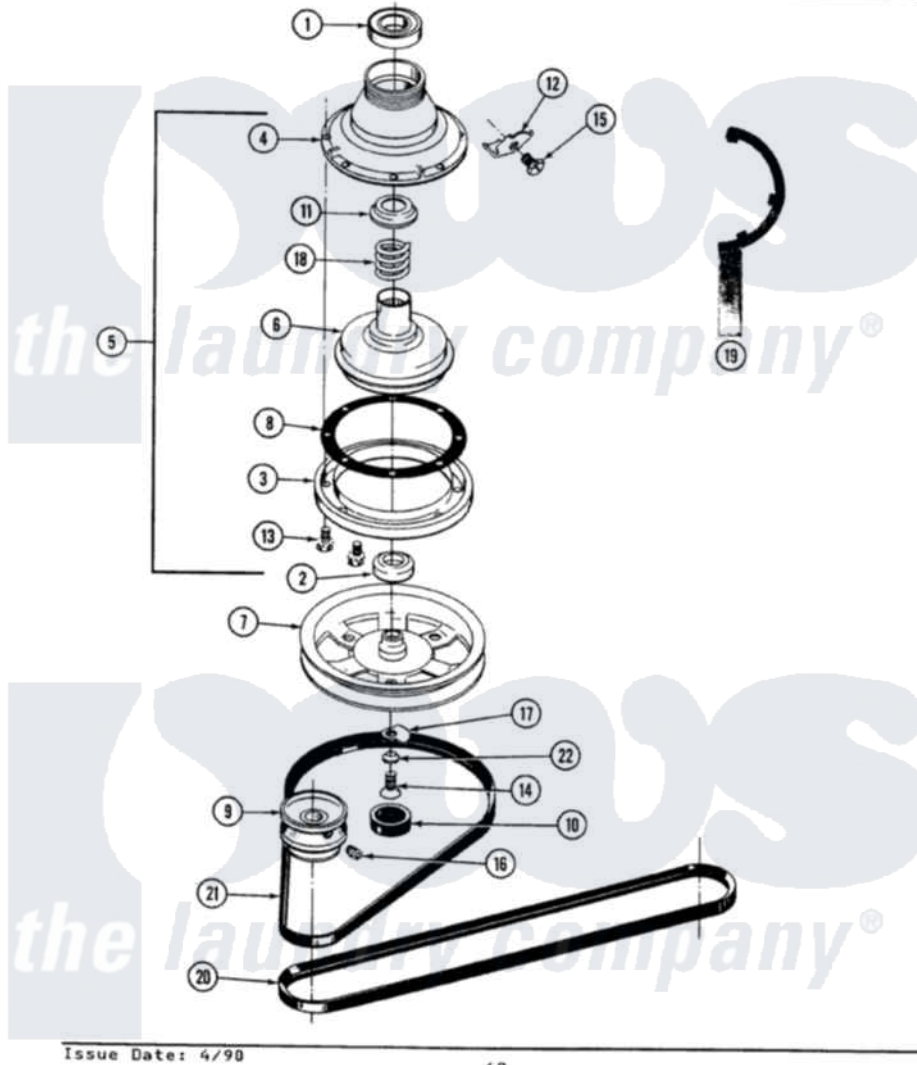

Maytag LA8500 03 - CLUTCH, BRAKE & BELTS

SECTION: CLUTCH, BRAKE & BELTS
 MODEL: ALL MODELS

Maytag Residential Maytag LA8500 Washer Parts Parts Diagram 03 - CLUTCH, BRAKE & BELTS
 Click on the part number to view part

Item	Original Part Number	Replaced By	Status	Part Description
1	Y200720	22003441		Bearing, Rear
2	200835			Bearing, Brake Rotor
3	211043	6-2011900		Brake Asse
4	211045	6-2011900		Brake Asse
5	201190	6-2011900		Brake Asse
6	201126	6-2011900		Brake Asse
7	211059	6-2301530		Pulley
8	211042	6-2011900		Brake Asse
9	200816	6-2008160		Pulley- MO
10	211038		Not Available	CAP, OIL RETAINER
11	211039	6-2011900		Brake Asse
12	213325			Clip, Retaining
13	211000			SCREW, BRAKE DRUM (HEX HEAD)
14	211375	681582		Screw
15	213326			Bolt, Sems Retaining Clip
16	Y053241			Set Screw, Motor Pulley

17	211089		Lug, Stop Pulley
18	211041	6-2011900	Brake Asse
19	Y038315	038315	Tool
20	211124		Part Not Used
21	211125		V Belt, Drive Pulley
22	211090	22003555	Washer, Stop Lug