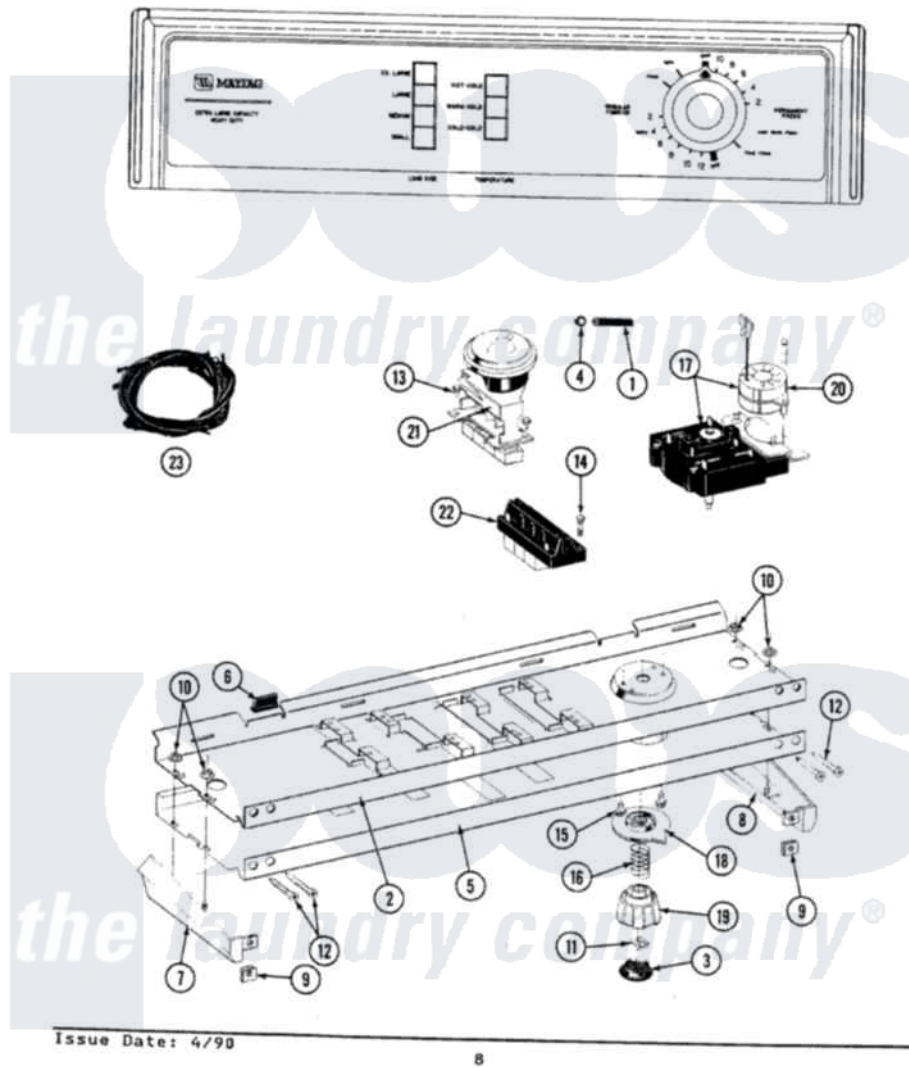

Maytag LA8500 04 - CONTROL PANEL

SECTION: CONTROL PANEL
MODEL: A8500

Maytag Residential Maytag LA8500 Washer Parts Parts Diagram 04 - CONTROL PANEL
Click on the part number to view part

Item	Original Part Number	Replaced By	Status	Part Description
1	212942	22001619		Tube, Water Level Switch
2	214818			Back Up Plate
3	215821		Not Available	CAP, KNOB
4	410296	596669		Clamp, Manifold
5	207604		Not Available	CONTROL PANEL
6	214897			Pad, Control Panel
7	207215		Not Available	END CAP LH
8	207216		Not Available	END CAP RH
9	214894			Fastener, End Cap
10	214872			Palnut, End Cap Note: Nut, Lamp Holder
11	211605			Bezel, Timer Dial
12	210932			Screw, No.8 X 9/16 Ctsk Note: Screw, Inlet Duct
13	211168	W10139210		Screw, 8-18 X 5/16
14	213117	67006908		Screw, Ice Rack
15	213966	3400014		Screw

16	211065		Spring, Index Wheel
17	207379		Timer
18	215827	Not Available	TIMER DIAL SKIRT
19	215828		Knob, Timer
20	205033	22205033	Motor- Tim
21	207361		4 Level Pressure Switch
22	207368	Not Available	TEMP CONTROL SWITCH - 3 BUTTON
23	207383		Wire Harness