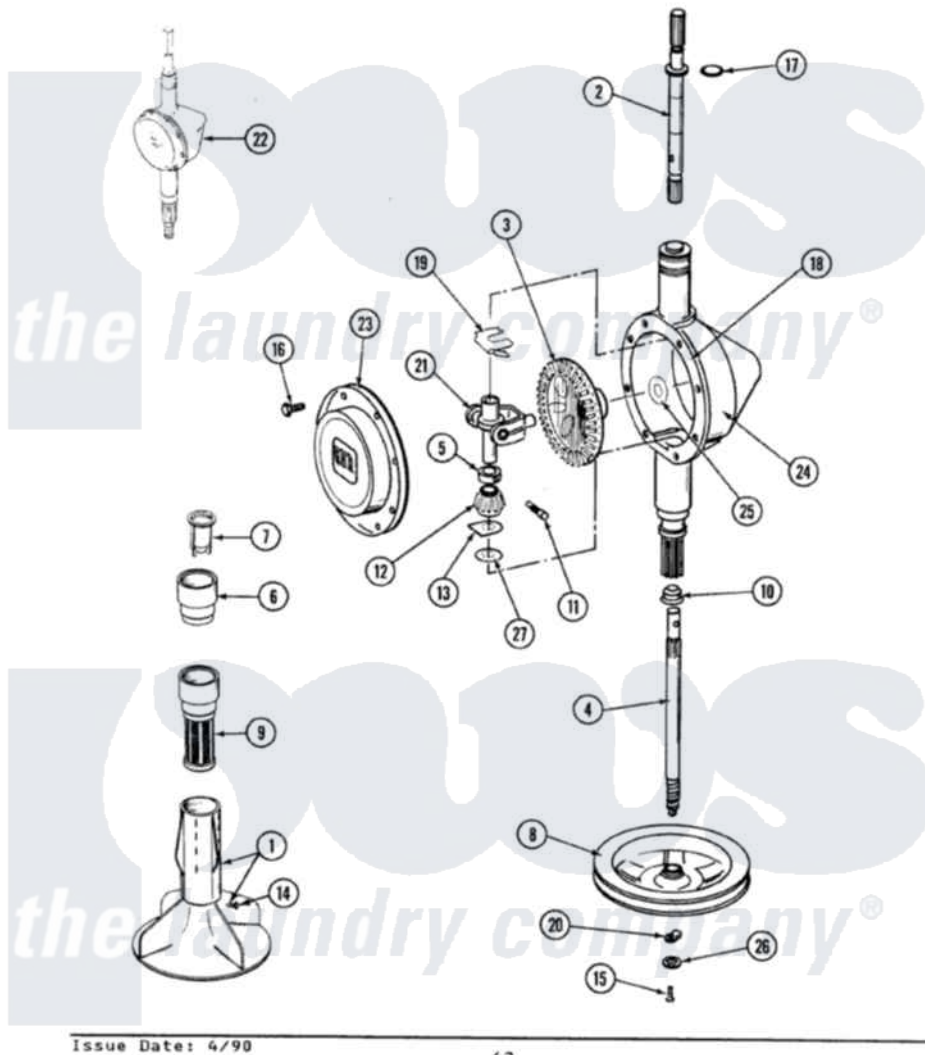

Maytag LA8500 05 - ORBITAL TRANSMISSION

SECTION: ORBITAL TRANSMISSION
 MODEL: ALL MODELS

Issue Date: 4/90

42

Maytag [Residential Maytag LA8500 Washer Parts](#) Parts Diagram 05 - ORBITAL TRANSMISSION
 Click on the part number to view part

Item	Original Part Number	Replaced By	Status	Part Description
1	207228			Agitator W/Lock Screw
2	207153	6-2097820		Kit- Shaft
3	206713	6-2067130		Gear- Beve
4	215410	12001450		Ctr Shaft W/Collar Andkeeper- Dp
5	215415		Not Available	COLLAR, LOWER
7	215733			Dispensing Cup
8	211059	6-2301530		Pulley
9	207426			Lint Filter Deep
10	206602	207843		Lip Seal Repair Kit
11	Y206629			Pin, Collar
12	215401	W10221114		Pinion
13	215395			Plate, Clutch
14	206478		Not Available	SCREW & WASHER FOR AGITATOR
15	211375	681582		Screw
16	215417		Not Available	SCREW, TRANSMISSION

17	210690		COVER
18	Y058700	675652	Seal, Rubber
19	215581		Adhesive
20	211089		Spring, Agitator Shaft
21	206685	6-2066850	Lug, Stop Pulley
22	206707	6-2097750	Yoke
23	206628		Trans Dee
24	206624	6-2097750	Cover, Transmission
25	215394		Trans Dee
26	211090	22003555	Washer, Bevel Gear
27	211483	6-2114830	Washer, Stop Lug
			Washer- SP