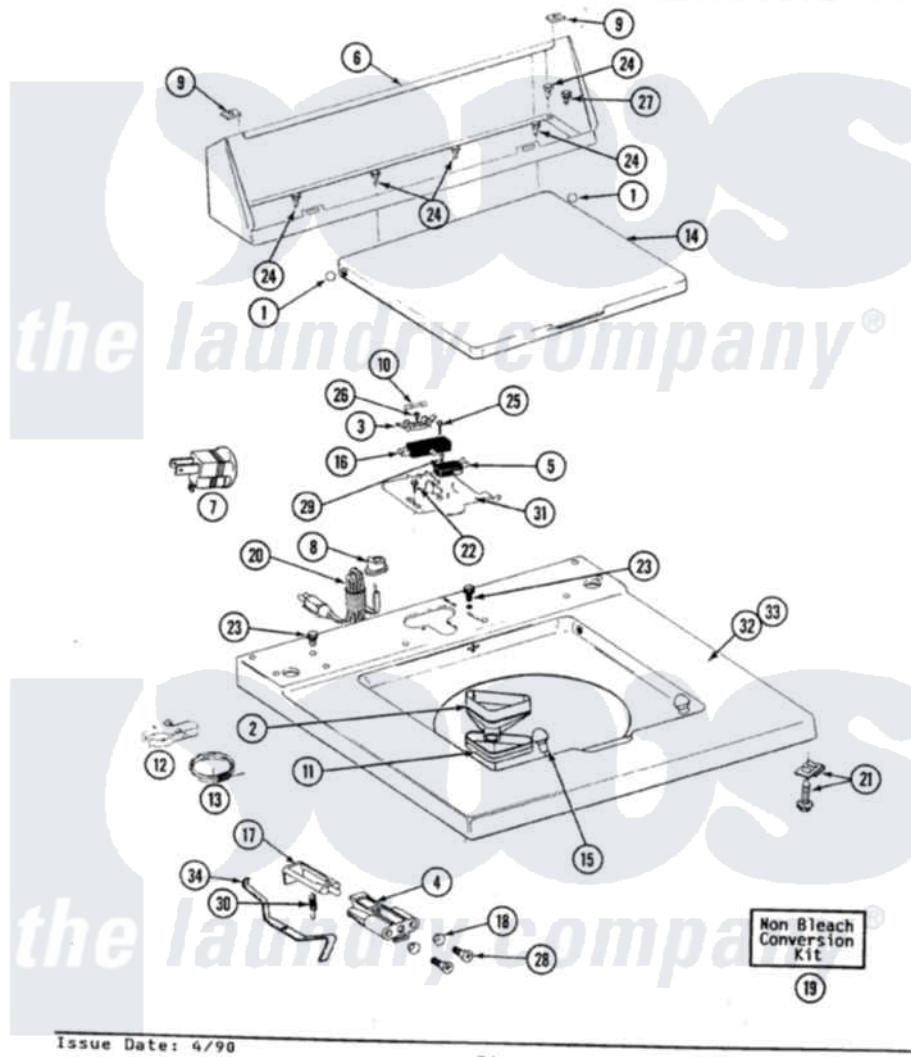

# Maytag LA8500 06 - TOP COVER, CONSOLE & LID SWITCH

SECTION: TOP COVER, CONSOLE & LID SWITCH  
 MODEL: ALL MODELS

Issue Date: 4/98

34

Maytag [Residential Maytag LA8500 Washer Parts](#) Parts Diagram 06 - TOP COVER, CONSOLE & LID SWITCH  
 Click on the part number to view part

Item	Original Part Number	Replaced By	Status	Part Description
1	<a href="#">211726</a>			Hinge, Ball Lid
2	<a href="#">215578</a>			Bleach Inlet Almond
3	<a href="#">207167</a>			Block, Fuse
4	216256		Not Available	BRACKET, UNBALANCE
"	214279	<a href="#">204968</a>		Plunger And Bracket Assembly--W
5	<a href="#">207166</a>			Switch, Check
6	205635L		Not Available	CONSOLE (ALM)
7	<a href="#">Y201808</a>			Converter
8	<a href="#">211881</a>			Grommet, Cord Part Not Used-Gas Models Only
9	<a href="#">215075</a>			Fastener, Control Panel To Console
10	207168	<a href="#">22001682</a>		Switch Assembly, Lid W/4amp Fuse
11	<a href="#">214436</a>			Gasket
12	<a href="#">301548</a>			Clamp, Ground Wire
13	<a href="#">311155</a>			Ground Wire And Clamp