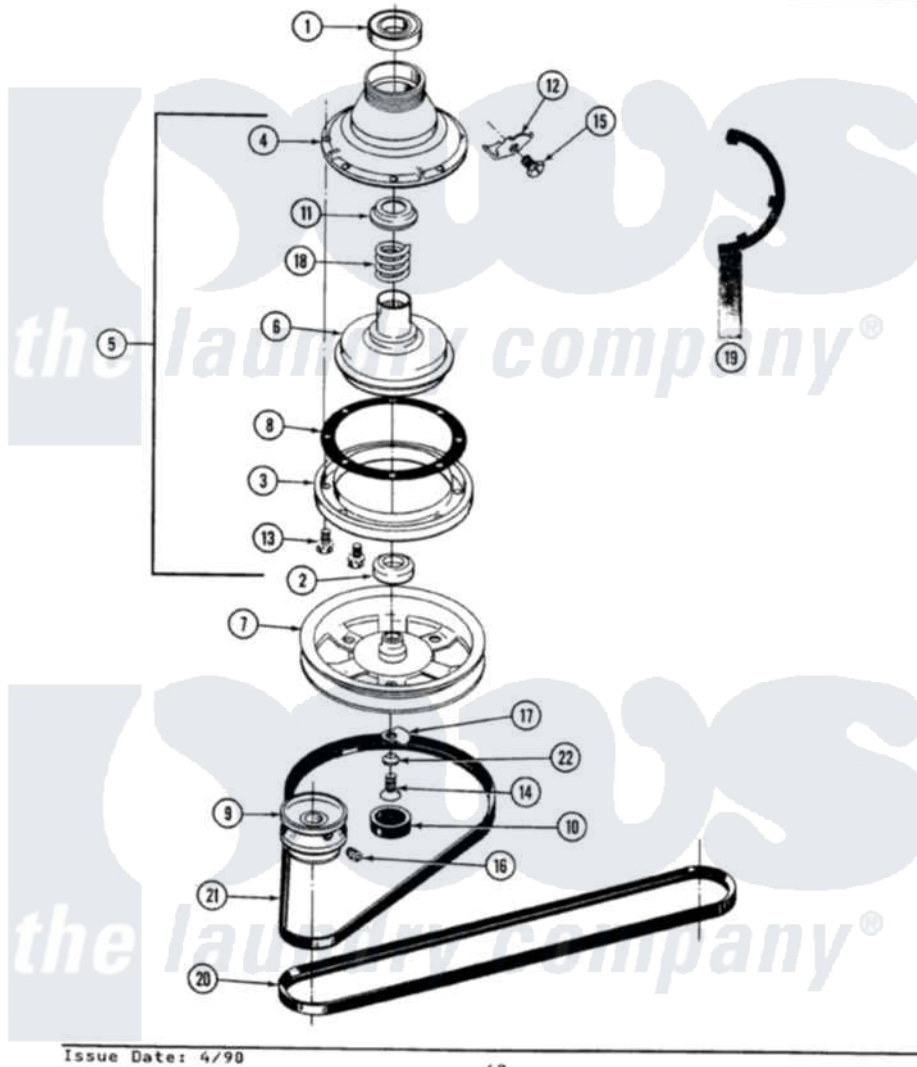

Maytag LA8640 03 - CLUTCH, BRAKE & BELTS

SECTION: CLUTCH, BRAKE & BELTS
 MODEL: ALL MODELS

Issue Date: 4/90

48

Maytag Residential Maytag LA8640 Washer Parts Parts Diagram 03 - CLUTCH, BRAKE & BELTS
 Click on the part number to view part

Item	Original Part Number	Replaced By	Status	Part Description
1	Y200720	22003441		Bearing, Rear
2	200835			Bearing, Brake Rotor
3	211043	6-2011900		Brake Asse
4	211045	6-2011900		Brake Asse
5	201190	6-2011900		Brake Asse
6	201126	6-2011900		Brake Asse
7	211059	6-2301530		Pulley
8	211042	6-2011900		Brake Asse
9	200816	6-2008160		Pulley- MO
10	211038		Not Available	CAP, OIL RETAINER
11	211039	6-2011900		Brake Asse
12	213325			Clip, Retaining
13	211000			SCREW, BRAKE DRUM (HEX HEAD)
14	211375	681582		Screw
15	213326			Bolt, Sems Retaining Clip
16	Y053241			Set Screw, Motor Pulley

17	211089		Lug, Stop Pulley
18	211041	6-2011900	Brake Asse
19	Y038315	038315	Tool
20	211124		Part Not Used
21	211125		V Belt, Drive Pulley
22	211090	22003555	Washer, Stop Lug