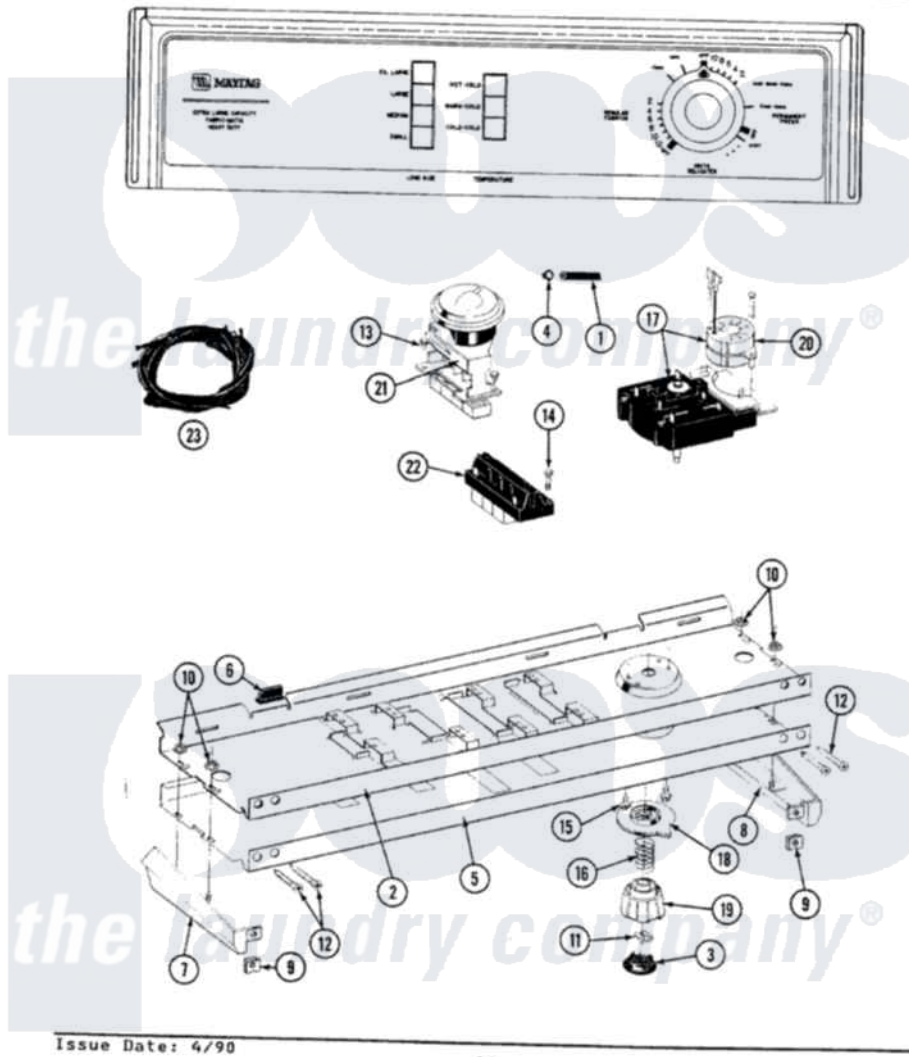

# Maytag LA8640 04 - CONTROL PANEL

SECTION: CONTROL PANEL  
 MODEL: A8640 A8650

Issue Date: 4/90

Maytag Residential Maytag LA8640 Washer Parts Diagram 04 - CONTROL PANEL  
 Click on the part number to view part

Item	Original Part Number	Replaced By	Status	Part Description
1	212942	<a href="#">22001619</a>		Tube, Water Level Switch
2	<a href="#">214818</a>			Back Up Plate
3	215821		Not Available	CAP, KNOB
4	410296	<a href="#">596669</a>		Clamp, Manifold
5	207392		Not Available	CONTROL PANEL
"	208116		Not Available	FACIA A8650/8640
6	<a href="#">214897</a>			Pad, Control Panel
7	207215		Not Available	END CAP LH
8	207216		Not Available	END CAP RH
9	<a href="#">214894</a>			Fastener, End Cap
10	<a href="#">214872</a>			Palnut, End Cap Note: Nut, Lamp Holder
11	<a href="#">211605</a>			Bezel, Timer Dial
12	<a href="#">210932</a>			Screw, No.8 X 9/16 Ctsk Note: Screw, Inlet Duct
13	211168	<a href="#">W10139210</a>		Screw, 8-18 X 5/16
14	213117	<a href="#">67006908</a>		Screw, Ice Rack

15	213966	<a href="#">3400014</a>		Screw
16	<a href="#">211065</a>			Spring, Index Wheel
17	207377		Not Available	TIMER
"	207376	<a href="#">22207376</a>		Timer
18	215827		Not Available	TIMER DIAL SKIRT
19	<a href="#">215828</a>			Knob, Timer
20	205033	<a href="#">22205033</a>		Motor- Tim
21	<a href="#">207361</a>			4 Level Pressure Switch
22	207368		Not Available	TEMP CONTROL SWITCH - 3 BUTTON
"	207367		Not Available	TEMP CONTROL SWITCH - 4 BUTTON
23	<a href="#">207383</a>			Wire Harness
"	<a href="#">207382</a>			Wire Harness