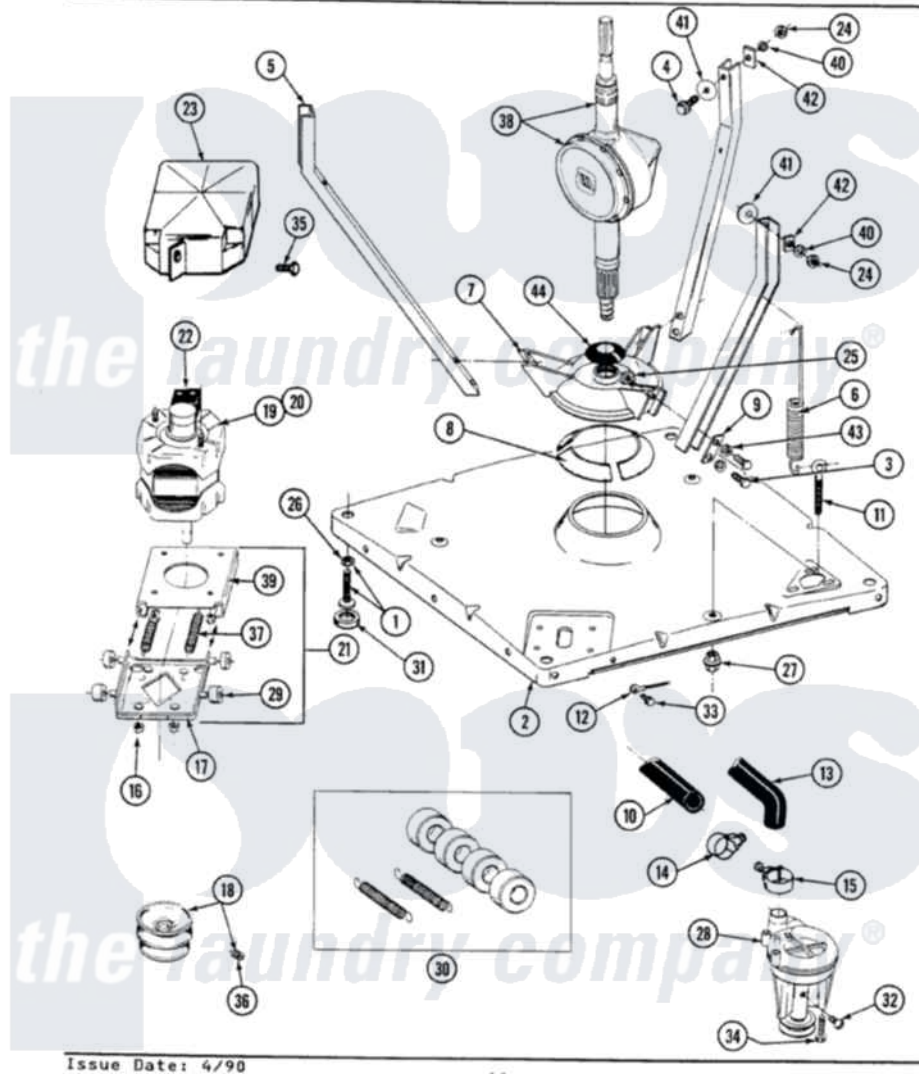

# Maytag LA8650 01 - BASE, PUMP, MOTOR & COMPONENTS

SECTION: BASE, PUMP, MOTOR & COMPONENTS  
 MODEL: ALL MODELS

Issue Date: 4/90

44

Maytag Residential Maytag LA8650 Washer Parts Parts Diagram 01 - BASE, PUMP, MOTOR & COMPONENTS  
 Click on the part number to view part

Item	Original Part Number	Replaced By	Status	Part Description
1	Y302699	<a href="#">22003428</a>		Leg, Adjustable
2	<a href="#">203274</a>			Base With Damper Pads
3	<a href="#">Y015627</a>			Screw- Hex
4	205254	<a href="#">W10175938</a>		Bolt
"	200744	<a href="#">W10175939</a>		Bolt
5	<a href="#">213053</a>			Brace, Tub Part Not Used
6	<a href="#">213054</a>			Centering Spring - 3 Used
7	<a href="#">203725</a>			Damper W/Bolt And Clip
8	<a href="#">203956</a>			Damper Pad Kit
9	<a href="#">213073</a>			Washer, Double Brace
10	214767	<a href="#">22001448</a>		Hose, Pump
11	213120	<a href="#">216416</a>		Bolt, Eye/Centering Spring
12	<a href="#">204807</a>			Ground Wire, Supp. Plte To Top Cover
13	<a href="#">213045</a>			Hose, Outer Tub Part Not Used
14	200461	<a href="#">285655</a>		Clamp, Hose