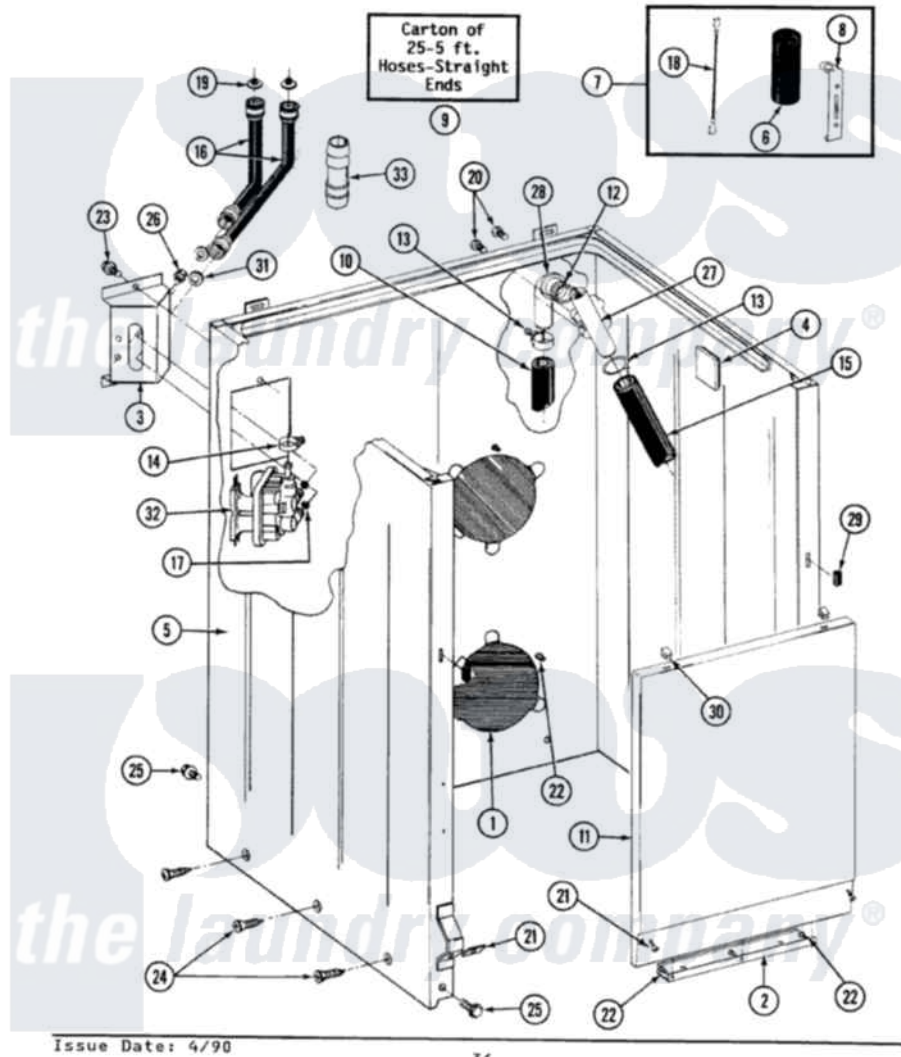

Maytag LA8650 02 - CABINET, WATER VALVE, HOSES & FRNT PANEL

SECTION: CABINET, WATER VALVE, HOSES & FRONT PANEL
 MODEL: ALL MODELS

Maytag Residential Maytag LA8650 Washer Parts Parts Diagram 02 - CABINET, WATER VALVE, HOSES & FRNT PANEL

Click on the part number to view part

Item	Original Part Number	Replaced By	Status	Part Description
1	211878		Not Available	PLATE, ACCESS
2	213846			Guard, Belt
3	214812	22002361		Bracket, Water Valve
4	215058			Pad, Cabinet Bumper
5	203319L		Not Available	(ALMOND)
6	Y200832			Capacitor
7	206103			Capacitor Kit
8	211149			Clip, Capacitor
9	202861	202860		Inlet Hose Assembly
10	215279	22003410		Hose, Drain
"	Y059149			(7/8" I.D. CARTON OF 50 FT.)
"	216017			Hose, Drain
11	212998L		Not Available	FRONT PANEL-ALMOND
12	214765			Gasket, Siphon Break
13	200908	285655		Clamp, Hose

"	200461	285655	Clamp, Hose
14	201575		Clamp, Hose
15	214767	22001448	Hose, Pump
16	205828	202860	Inlet Hose Assembly
"	202860		Inlet Hose Assembly
"	200681	21001467	Hose- 10'
"	200672	76314	Hose, Inlet 6 Ft. Hose With Elbow
"	200688	76314	Hose, Inlet 6 Ft. Hose With Elbow
17	214337	96160	Screen
18	203237		No.17 Wire With Terminal
19	200961	12001413	Strainer And Washer Kit
20	Y014874		Screw, Idler Arm And Sleeve
21	204439		Screw And Fstner Assembly
22	211294	90767	Screw, 8A X 3/8 HeX Washer Head Tapping
23	212276	W10116760	Screw
24	213007		Xfor Cabinet See Cabinet, Back
25	213121	3400111	Screw, 12-14 X 5/8
"	213122	27001200	Screw
26	Y313561		Screw----NA
27	206638		Siphon Break
28	214764	208847	Elbow
"	Y216016	W10116738	Elbow
29	214376	22002331	Spacer, Front Panel
30	212982	22001650	Fastener, Spring
31	Y013783		Washer, Inlet Hose
32	205613		Water Valve
33	Y216015		Coupling, Hose