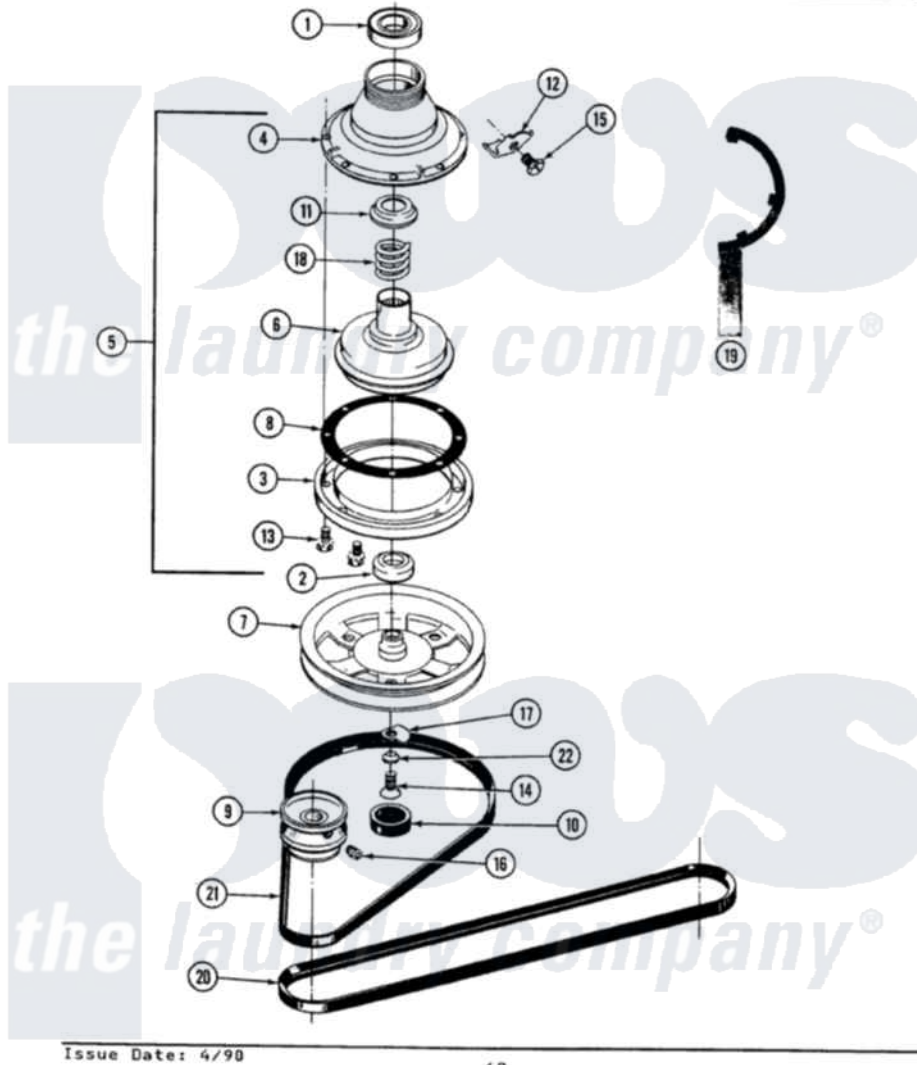

Maytag LA8650 03 - CLUTCH, BRAKE & BELTS

SECTION: CLUTCH, BRAKE & BELTS
 MODEL: ALL MODELS

Maytag Residential Maytag LA8650 Washer Parts Parts Diagram 03 - CLUTCH, BRAKE & BELTS
 Click on the part number to view part

Item	Original Part Number	Replaced By	Status	Part Description
1	Y200720	22003441		Bearing, Rear
2	200835			Bearing, Brake Rotor
3	211043	6-2011900		Brake Asse
4	211045	6-2011900		Brake Asse
5	201190	6-2011900		Brake Asse
6	201126	6-2011900		Brake Asse
7	211059	6-2301530		Pulley
8	211042	6-2011900		Brake Asse
9	200816	6-2008160		Pulley- MO
10	211038		Not Available	CAP, OIL RETAINER
11	211039	6-2011900		Brake Asse
12	213325			Clip, Retaining
13	211000			SCREW, BRAKE DRUM (HEX HEAD)
14	211375	681582		Screw
15	213326			Bolt, Sems Retaining Clip
16	Y053241			Set Screw, Motor Pulley

17	211089		Lug, Stop Pulley
18	211041	6-2011900	Brake Asse
19	Y038315	038315	Tool
20	211124		Part Not Used
21	211125		V Belt, Drive Pulley
22	211090	22003555	Washer, Stop Lug