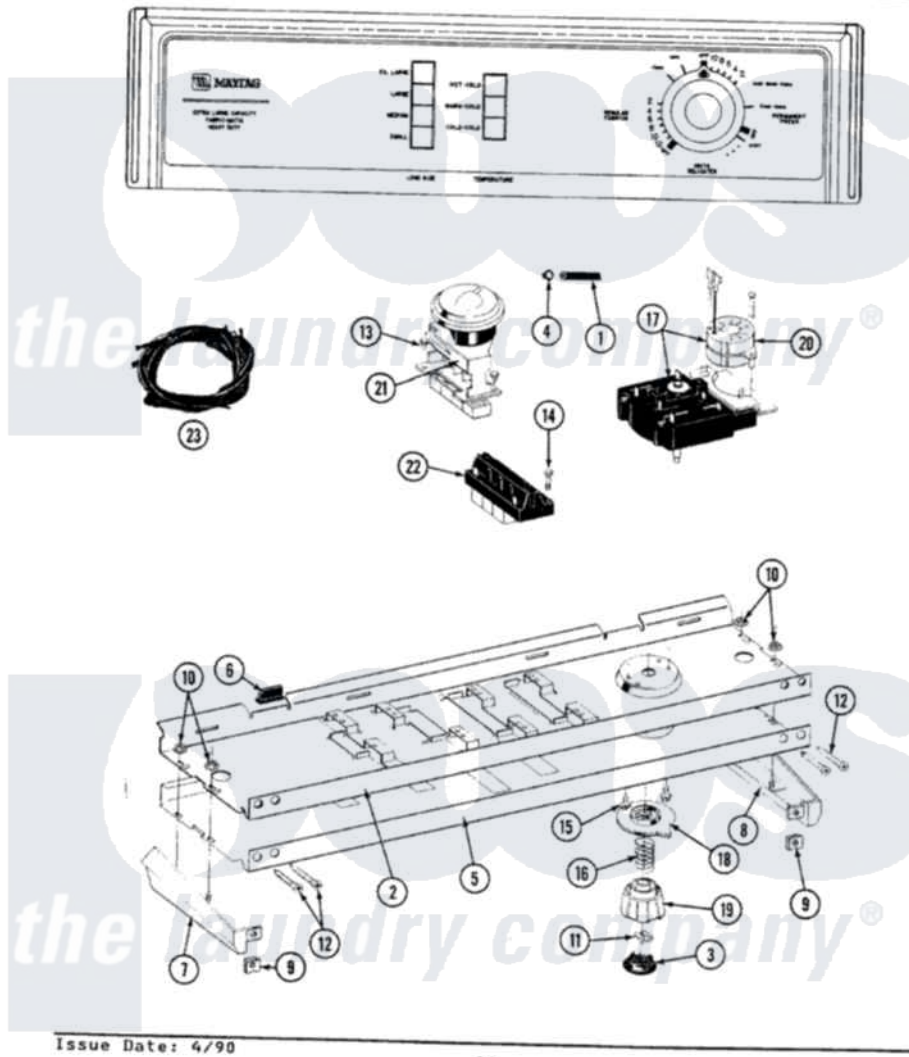

Maytag LA8650 04 - CONTROL PANEL

SECTION: CONTROL PANEL
 MODEL: A8640 A8650

Issue Date: 4/90

14

Maytag Residential Maytag LA8650 Washer Parts Parts Diagram 04 - CONTROL PANEL
 Click on the part number to view part

Item	Original Part Number	Replaced By	Status	Part Description
1	212942	22001619		Tube, Water Level Switch
2	214818			Back Up Plate
3	215821		Not Available	CAP, KNOB
4	410296	596669		Clamp, Manifold
5	207392		Not Available	CONTROL PANEL
"	208116		Not Available	FACIA A8650/8640
6	214897			Pad, Control Panel
7	207215		Not Available	END CAP LH
8	207216		Not Available	END CAP RH
9	214894			Fastener, End Cap
10	214872			Palnut, End Cap Note: Nut, Lamp Holder
11	211605			Bezel, Timer Dial
12	210932			Screw, No.8 X 9/16 Ctsk Note: Screw, Inlet Duct
13	211168	W10139210		Screw, 8-18 X 5/16
14	213117	67006908		Screw, Ice Rack

15	213966	3400014		Screw
16	211065			Spring, Index Wheel
17	207377		Not Available	TIMER
"	207376	22207376		Timer
18	215827		Not Available	TIMER DIAL SKIRT
19	215828			Knob, Timer
20	205033	22205033		Motor- Tim
21	207361			4 Level Pressure Switch
22	207368		Not Available	TEMP CONTROL SWITCH - 3 BUTTON
"	207367		Not Available	TEMP CONTROL SWITCH - 4 BUTTON
23	207383			Wire Harness
"	207382			Wire Harness