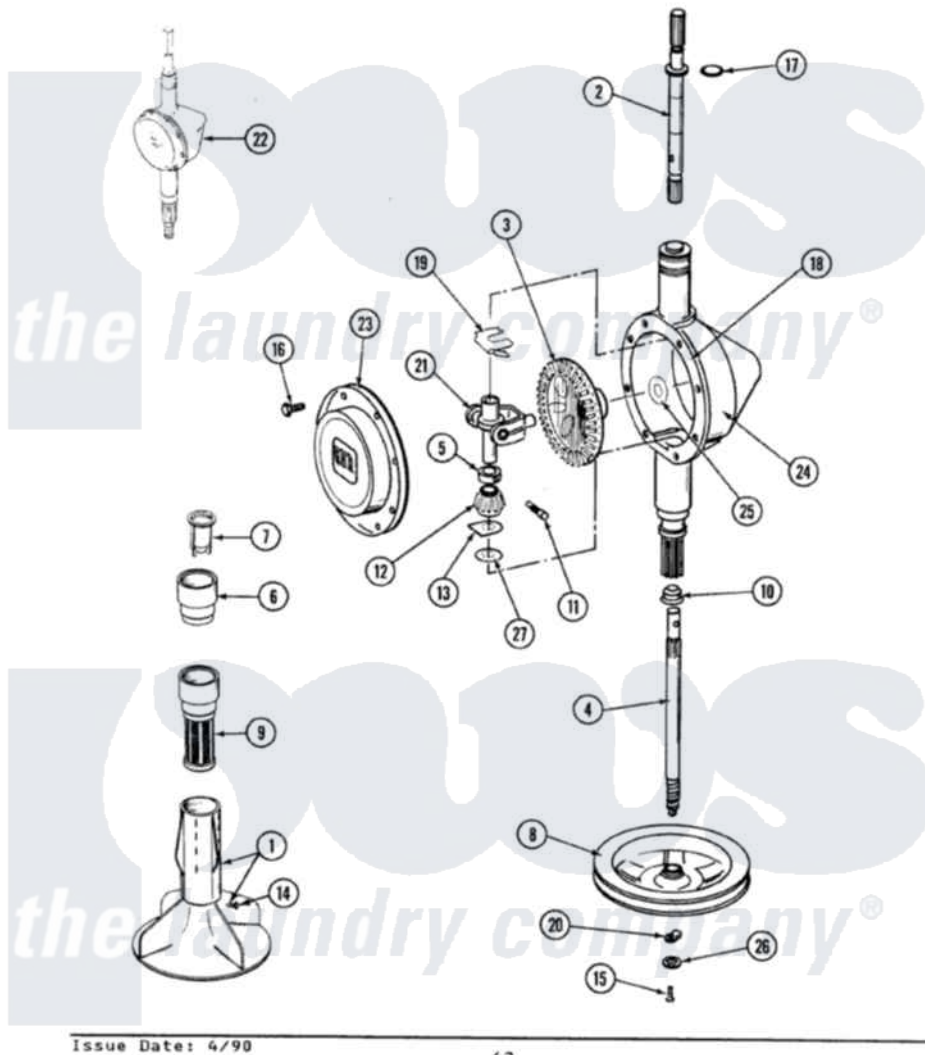

Maytag LA8650 05 - ORBITAL TRANSMISSION

SECTION: ORBITAL TRANSMISSION
MODEL: ALL MODELS

Issue Date: 4/90

42

Maytag [Residential Maytag LA8650 Washer Parts](#) Parts Diagram 05 - ORBITAL TRANSMISSION
Click on the part number to view part

Item	Original Part Number	Replaced By	Status	Part Description
1	207228			Agitator W/Lock Screw
2	207153	6-2097820		Kit- Shaft
3	206713	6-2067130		Gear- Beve
4	215410	12001450		Ctr Shaft W/Collar Andkeeper- Dp
5	215415		Not Available	COLLAR, LOWER
6	215721			Dispensing Cap
7	215733			Dispensing Cup
8	211059	6-2301530		Pulley
9	207426			Lint Filter Deep
10	206602	207843		Lip Seal Repair Kit
11	Y206629			Pin, Collar
12	215401	W10221114		Pinion
13	215395			Plate, Clutch
14	206478		Not Available	SCREW & WASHER FOR AGITATOR
15	211375	681582		Screw

16	215417	Not Available	SCREW, TRANSMISSION COVER
17	210690		Seal, Rubber
18	Y058700	675652	Adhesive
19	215581		Spring, Agitator Shaft
20	211089		Lug, Stop Pulley
21	206685	6-2066850	Yoke
22	206707	6-2097750	Trans Dee
23	206628		Cover, Transmission
24	206624	6-2097750	Trans Dee
25	215394		Washer, Bevel Gear
26	211090	22003555	Washer, Stop Lug
27	211483	6-2114830	Washer- SP