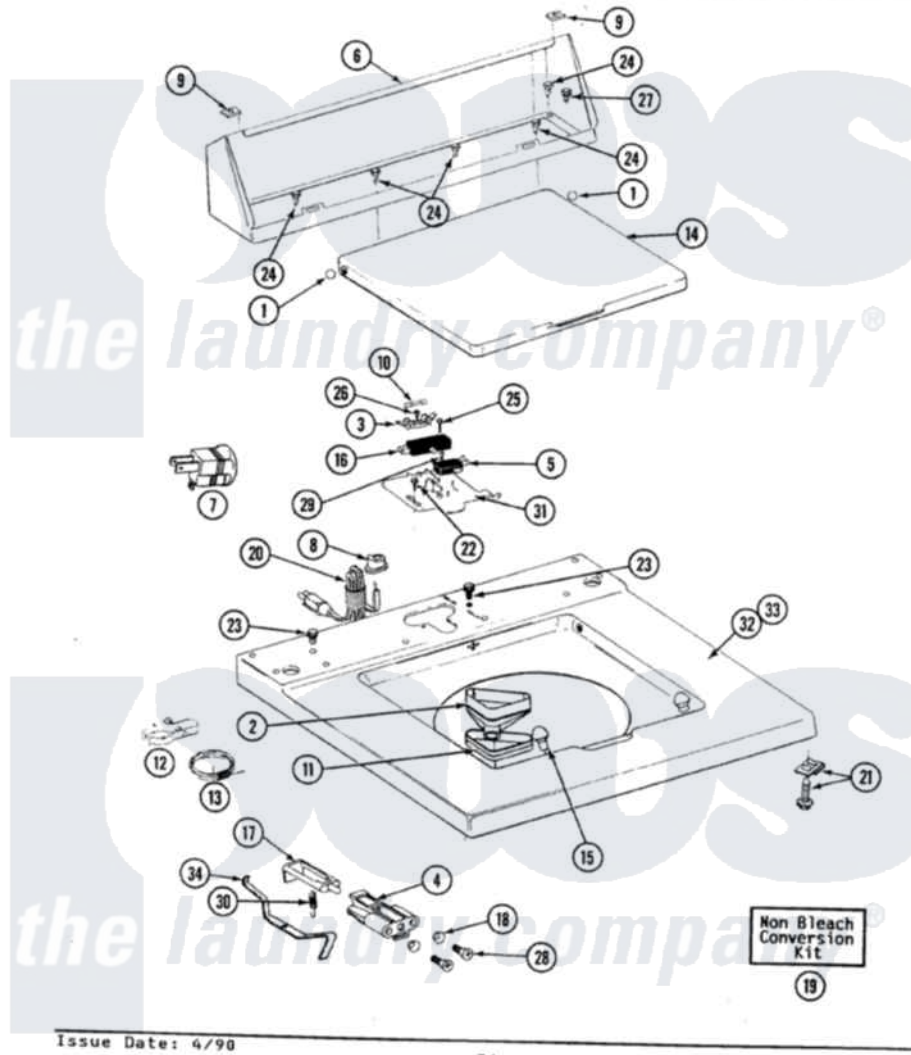

Maytag LA8650 06 - TOP COVER, CONSOLE & LID SWITCH

SECTION: TOP COVER, CONSOLE & LID SWITCH
 MODEL: ALL MODELS

Issue Date: 4/98

34

Maytag Residential Maytag LA8650 Washer Parts Parts Diagram 06 - TOP COVER, CONSOLE & LID SWITCH
 Click on the part number to view part

Item	Original Part Number	Replaced By	Status	Part Description
1	211726			Hinge, Ball Lid
2	215578			Bleach Inlet Almond
3	207167			Block, Fuse
4	216256		Not Available	BRACKET, UNBALANCE
"	214279	204968		Plunger And Bracket Assembly--W
5	207166			Switch, Check
6	205635L		Not Available	CONSOLE (ALM)
7	Y201808			Converter
8	211881			Grommet, Cord Part Not Used-Gas Models Only
9	215075			Fastener, Control Panel To Console
10	207168	22001682		Switch Assembly, Lid W/4amp Fuse
11	214436			Gasket
12	301548			Clamp, Ground Wire
13	311155			Ground Wire And Clamp

14	212073L		Not Available	LID-ALMOND
15	212716			Bumper, Lid
16	205415	279347		Switch-Lid
17	208591		Not Available	KIT, PLUNGER & BRACKET
"	215700		Not Available	LID SWITCH PLUNGER
18	211500			Washer, Bracket To Top Cover
19	205997			Non-Bleach Conversion Kit
20	204590			Cord, Power
21	204445			Screw And Fastener Assembly
22	207159	489355		Screw, 8 X 1/2
23	210186	3370225		Screw
24	211294	90767		Screw, 8A X 3/8 HeX Washer Head Tapping
25	213501			Screw, No.6-20 X 1-1/8 Inch
26	215705	Y311711		Screw, Fuse Block
27	Y313559			Screw
28	910182	25-7809		Screw, No.6-20 1/2 Flthd Torx
29	912012	3400409		Screw
30	213720			Spring, Lid Switch
31	Y215699	22001678		Bracket, Switch And Fuse
32	207170L			Top Cover Assembly ALM---- NA
34	215704			Lever, Unbalance