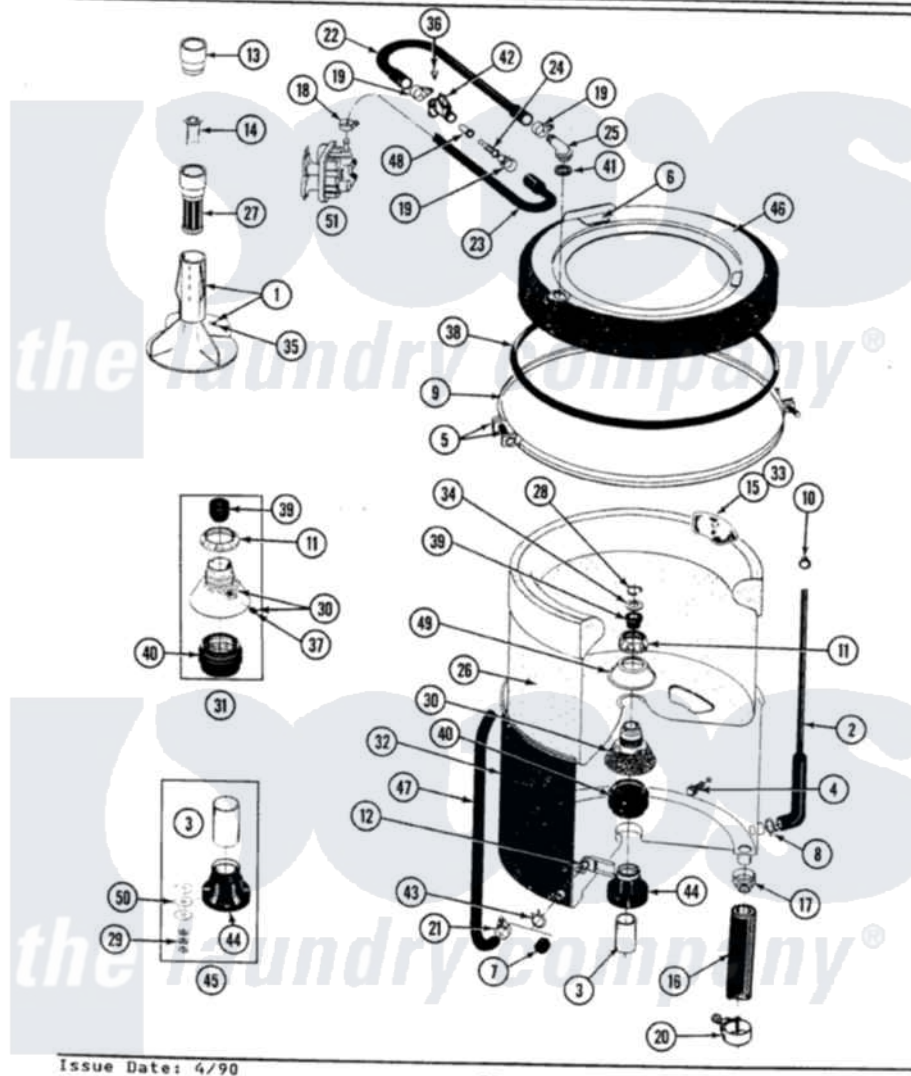

# Maytag LA8650 07 - TUB, AGITATOR, MOUNTING STEM & SEAL

SECTION: TUB AGITATOR, MOUNTING STEM & SEAL  
 MODEL: ALL MODELS

Maytag Residential Maytag LA8650 Washer Parts Parts Diagram 07 - TUB, AGITATOR, MOUNTING STEM & SEAL  
 Click on the part number to view part