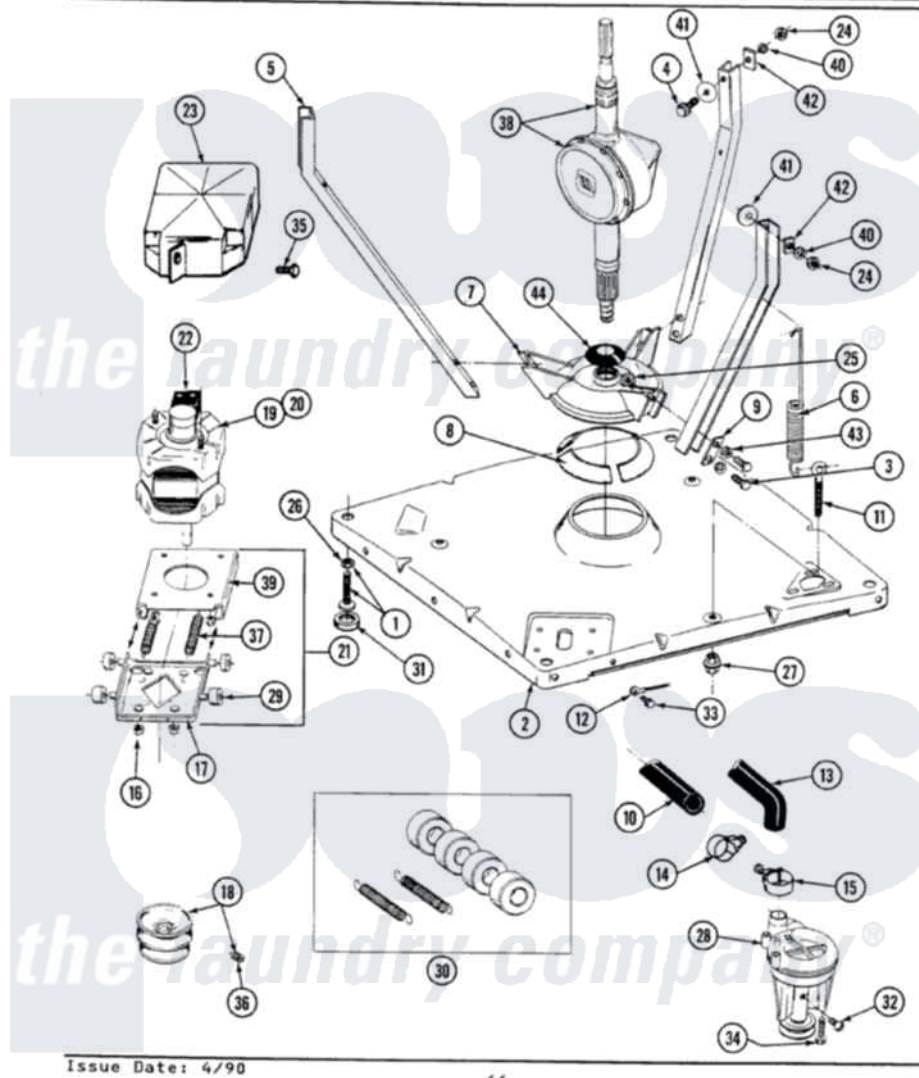

Maytag LA8700 01 - BASE, PUMP, MOTOR & COMPONENTS

SECTION: BASE, PUMP, MOTOR & COMPONENTS
 MODEL: ALL MODELS

Maytag Residential Maytag LA8700 Washer Parts Parts Diagram 01 - BASE, PUMP, MOTOR & COMPONENTS
 Click on the part number to view part

Item	Original Part Number	Replaced By	Status	Part Description
1	Y302699	22003428		Leg, Adjustable
2	203274			Base With Damper Pads
3	Y015627			Screw- Hex
4	205254	W10175938		Bolt
"	200744	W10175939		Bolt
5	213053			Brace, Tub Part Not Used
6	213054			Centering Spring - 3 Used
7	203725			Damper W/Bolt And Clip
8	203956			Damper Pad Kit
9	213073			Washer, Double Brace
10	214767	22001448		Hose, Pump
11	213120	216416		Bolt, Eye/Centering Spring
12	204807			Ground Wire, Supp. Plte To Top Cover
13	213045			Hose, Outer Tub Part Not Used
14	200461	285655		Clamp, Hose