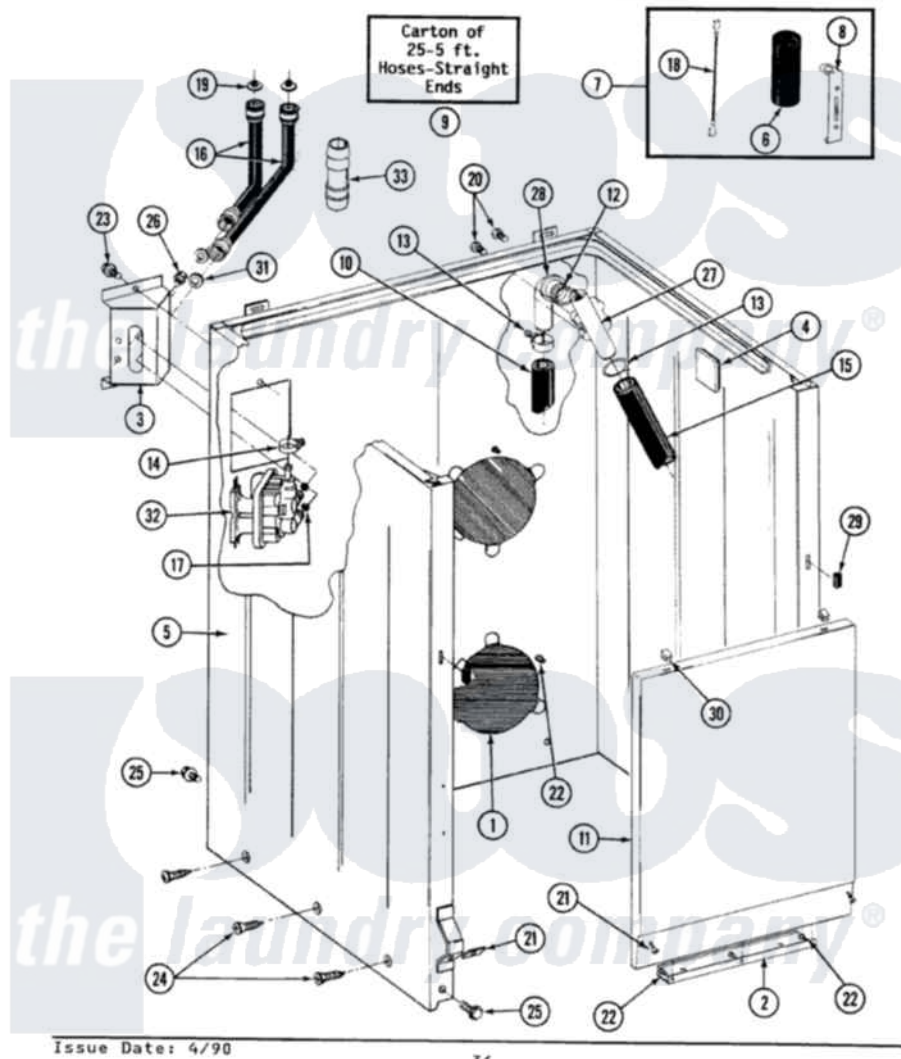

Maytag LA8700 02 - CABINET, WATER VALVE, HOSES & FRNT PANEL

SECTION: CABINET, WATER VALVE, HOSES & FRONT PANEL
 MODEL: ALL MODELS

Maytag [Residential Maytag LA8700 Washer Parts](#) Parts Diagram 02 - CABINET, WATER VALVE, HOSES & FRNT PANEL

[Click on the part number to view part](#)

Item	Original Part Number	Replaced By	Status	Part Description
1	211878		Not Available	PLATE, ACCESS
2	213846			Guard, Belt
3	214812	22002361		Bracket, Water Valve
4	215058			Pad, Cabinet Bumper
5	203319M		Not Available	CABINET-HARVEST WHEAT
"	203319	22203319		Cabinet
"	203319L		Not Available	(ALMOND)
6	Y200832			Capacitor
7	206103			Capacitor Kit
8	211149			Clip, Capacitor
9	202861	202860		Inlet Hose Assembly
10	215279	22003410		Hose, Drain
"	Y059149			(7/8" I.D. CARTON OF 50 FT.)
"	216017			Hose, Drain
11	212998		Not Available	PANEL, FRONT (WHT)

"	212998M		Not Available	FRONT PANEL-HARVEST WHEAT
"	212998L		Not Available	FRONT PANEL-ALMOND
12	214765			Gasket, Siphon Break
13	200461	285655		Clamp, Hose
"	200908	285655		Clamp, Hose
14	201575			Clamp, Hose
15	214767	22001448		Hose, Pump
16	200672	76314		Hose, Inlet 6 Ft. Hose With Elbow
"	200688	76314		Hose, Inlet 6 Ft. Hose With Elbow
"	200681	21001467		Hose- 10'
"	205828	202860		Inlet Hose Assembly
"	202860			Inlet Hose Assembly
17	214337	96160		Screen
18	203237			No. 17 Wire With Terminal
19	200961	12001413		Strainer And Washer Kit
20	Y014874			Screw, Idler Arm And Sleeve
21	204439			Screw And Fstner Assembly
22	211294	90767		Screw, 8A X 3/8 HeX Washer Head Tapping
23	212276	W10116760		Screw
24	213007			Xfor Cabinet See Cabinet, Back
25	213121	3400111		Screw, 12-14 X 5/8
"	213122	27001200		Screw
26	Y313561			Screw---NA
27	206638			Siphon Break
28	214764	208847		Elbow
"	Y216016	W10116738		Elbow
29	214376	22002331		Spacer, Front Panel
30	212982	22001650		Fastener, Spring
31	Y013783			Washer, Inlet Hose
32	205613			Water Valve
33	Y216015			Coupling, Hose