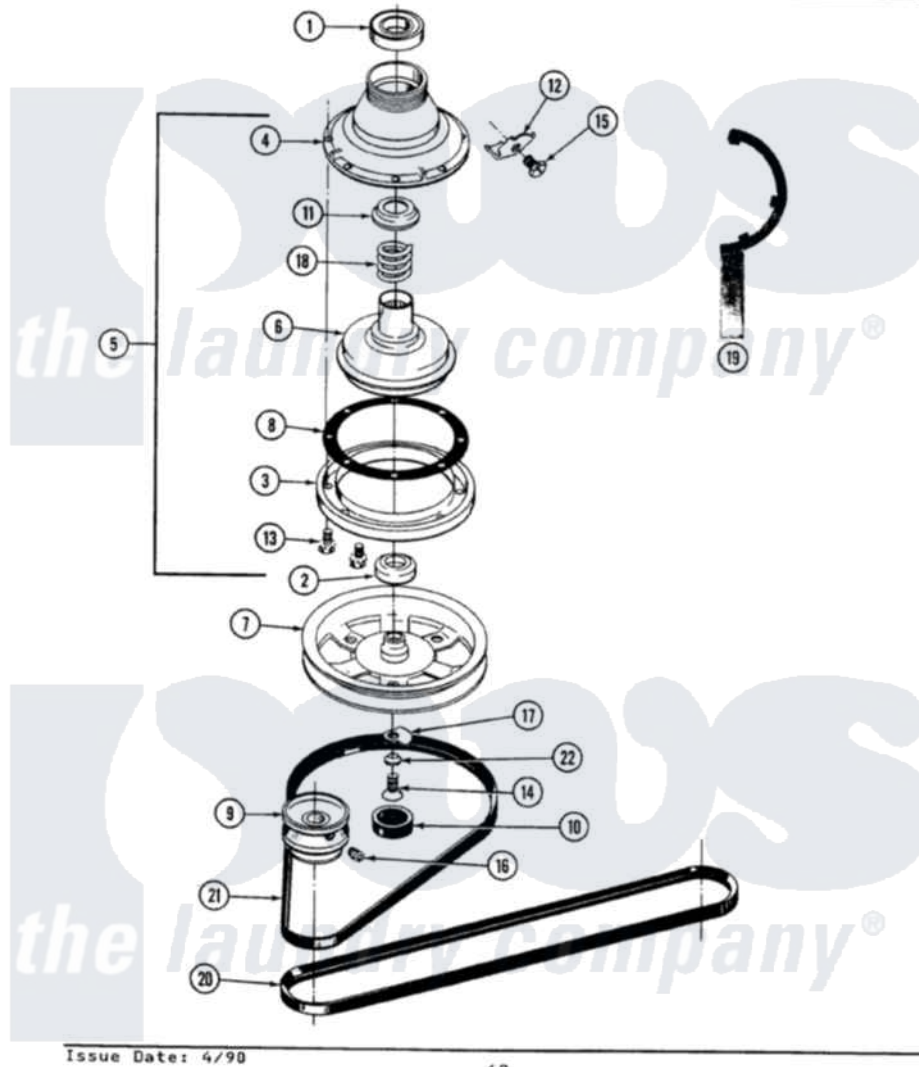

# Maytag LA8700 03 - CLUTCH, BRAKE & BELTS

SECTION: CLUTCH, BRAKE & BELTS  
 MODEL: ALL MODELS

Maytag Residential Maytag LA8700 Washer Parts Parts Diagram 03 - CLUTCH, BRAKE & BELTS  
 Click on the part number to view part

Item	Original Part Number	Replaced By	Status	Part Description
1	Y200720	<a href="#">22003441</a>		Bearing, Rear
2	<a href="#">200835</a>			Bearing, Brake Rotor
3	211043	<a href="#">6-2011900</a>		Brake Asse
4	211045	<a href="#">6-2011900</a>		Brake Asse
5	201190	<a href="#">6-2011900</a>		Brake Asse
6	201126	<a href="#">6-2011900</a>		Brake Asse
7	211059	<a href="#">6-2301530</a>		Pulley
8	211042	<a href="#">6-2011900</a>		Brake Asse
9	200816	<a href="#">6-2008160</a>		Pulley- MO
10	211038		Not Available	CAP, OIL RETAINER
11	211039	<a href="#">6-2011900</a>		Brake Asse
12	<a href="#">213325</a>			Clip, Retaining
13	211000			SCREW, BRAKE DRUM (HEX HEAD)
14	211375	<a href="#">681582</a>		Screw
15	<a href="#">213326</a>			Bolt, Sems Retaining Clip
16	<a href="#">Y053241</a>			Set Screw, Motor Pulley

17	<a href="#">211089</a>		Lug, Stop Pulley
18	211041	<a href="#">6-2011900</a>	Brake Asse
19	Y038315	<a href="#">038315</a>	Tool
20	<a href="#">211124</a>		Part Not Used
21	<a href="#">211125</a>		V Belt, Drive Pulley
22	211090	<a href="#">22003555</a>	Washer, Stop Lug