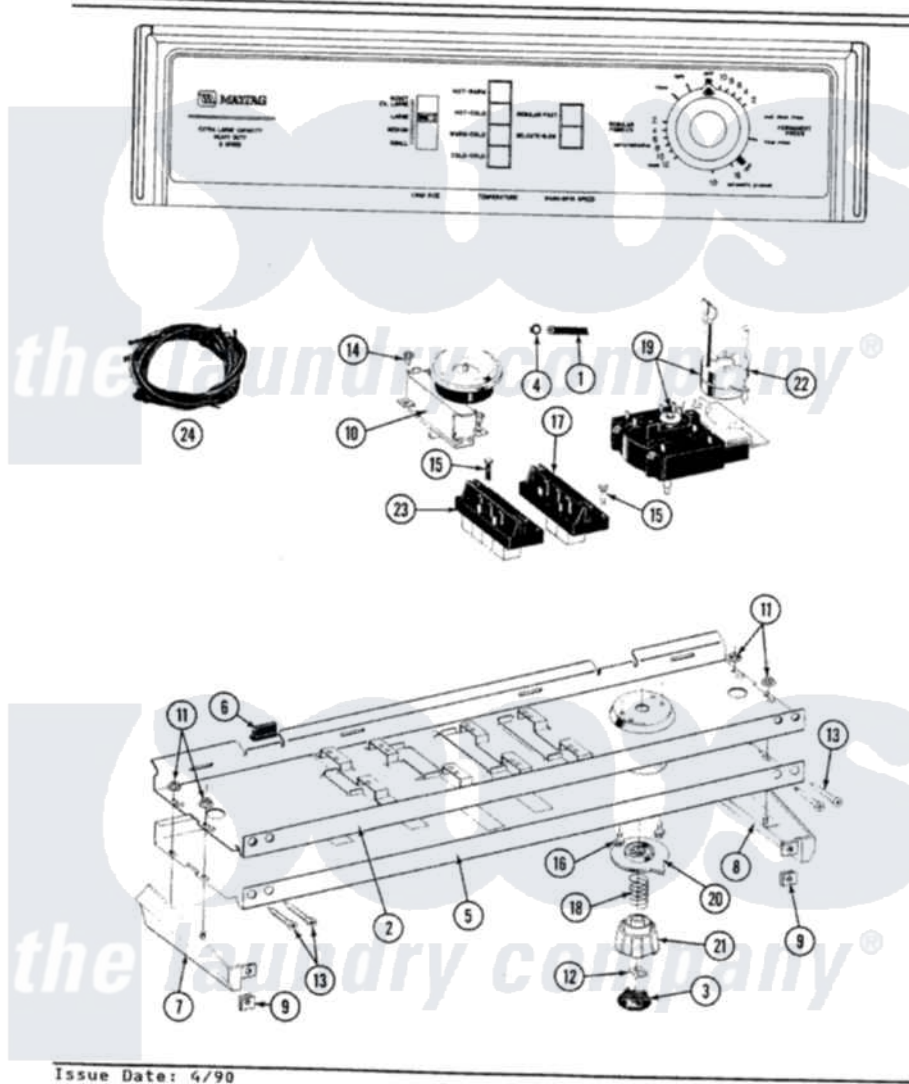

# Maytag LA8700 04 - CONTROL PANEL

SECTION: CONTROL PANEL  
MODEL: A8700 A8740

Issue Date: 4/90

16

Maytag [Residential Maytag LA8700 Washer Parts](#) Parts Diagram 04 - CONTROL PANEL  
Click on the part number to view part

Item	Original Part Number	Replaced By	Status	Part Description
1	212942	<a href="#">22001619</a>		Tube, Water Level Switch
2	<a href="#">214809</a>			Back Up Plate
3	215821		Not Available	CAP, KNOB
4	410296	<a href="#">596669</a>		Clamp, Manifold
5	207394		Not Available	CONTROL PANEL
6	<a href="#">214897</a>			Pad, Control Panel
7	207215		Not Available	END CAP LH
8	207216		Not Available	END CAP RH
9	<a href="#">214894</a>			Fastener, End Cap
10	<a href="#">207360</a>			Infinite Level Press Switch
11	<a href="#">214872</a>			Palnut, End Cap Note: Nut, Lamp Holder
12	<a href="#">211605</a>			Bezel, Timer Dial
13	<a href="#">210932</a>			Screw, No.8 X 9/16 Ctsk Note: Screw, Inlet Duct
14	211168	<a href="#">W10139210</a>		Screw, 8-18 X 5/16
15	213117	<a href="#">67006908</a>		Screw, Ice Rack

16	213966	<a href="#">3400014</a>	Screw
17	<a href="#">207370</a>		Speed Control Switch - 2 Butto
18	<a href="#">211065</a>		Spring, Index Wheel
19	<a href="#">207373</a>		Timer
20	215827	Not Available	TIMER DIAL SKIRT
21	<a href="#">215828</a>		Knob, Timer
22	205033	<a href="#">22205033</a>	Motor- Tim
23	207367	Not Available	TEMP CONTROL SWITCH - 4 BUTTON
24	207381	Not Available	WIRE HARNESS