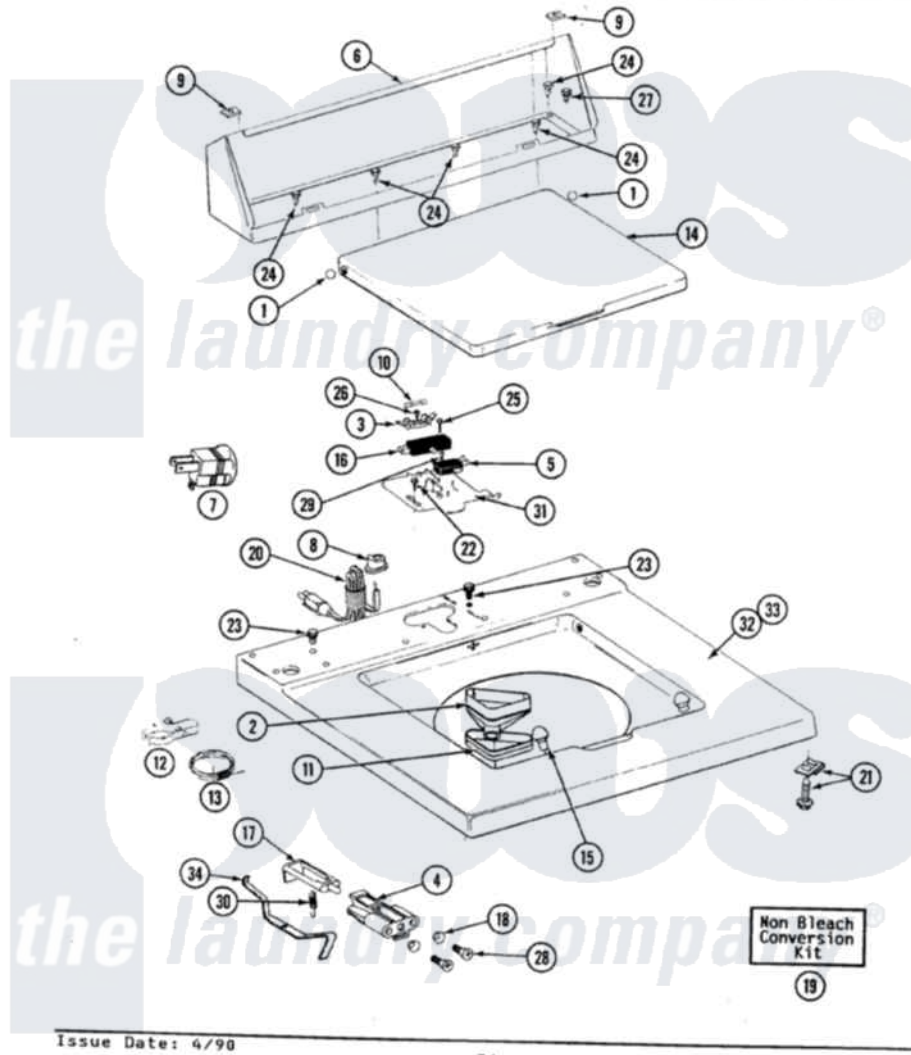

# Maytag LA8700 06 - TOP COVER, CONSOLE & LID SWITCH

SECTION: TOP COVER, CONSOLE & LID SWITCH  
 MODEL: ALL MODELS

Issue Date: 4/98

34

Maytag [Residential Maytag LA8700 Washer Parts](#) Parts Diagram 06 - TOP COVER, CONSOLE & LID SWITCH  
 Click on the part number to view part

Item	Original Part Number	Replaced By	Status	Part Description
1	<a href="#">211726</a>			Hinge, Ball Lid
2	<a href="#">215578</a>			Bleach Inlet Almond
3	<a href="#">207167</a>			Block, Fuse
4	216256		Not Available	BRACKET, UNBALANCE
"	214279	<a href="#">204968</a>		Plunger And Bracket Assembly--W
5	<a href="#">207166</a>			Switch, Check
6	205635L		Not Available	CONSOLE (ALM)
7	<a href="#">Y201808</a>			Converter
8	<a href="#">211881</a>			Grommet, Cord Part Not Used-Gas Models Only
9	<a href="#">215075</a>			Fastener, Control Panel To Console
10	207168	<a href="#">22001682</a>		Switch Assembly, Lid W/4amp Fuse
11	<a href="#">214436</a>			Gasket
12	<a href="#">301548</a>			Clamp, Ground Wire
13	<a href="#">311155</a>			Ground Wire And Clamp