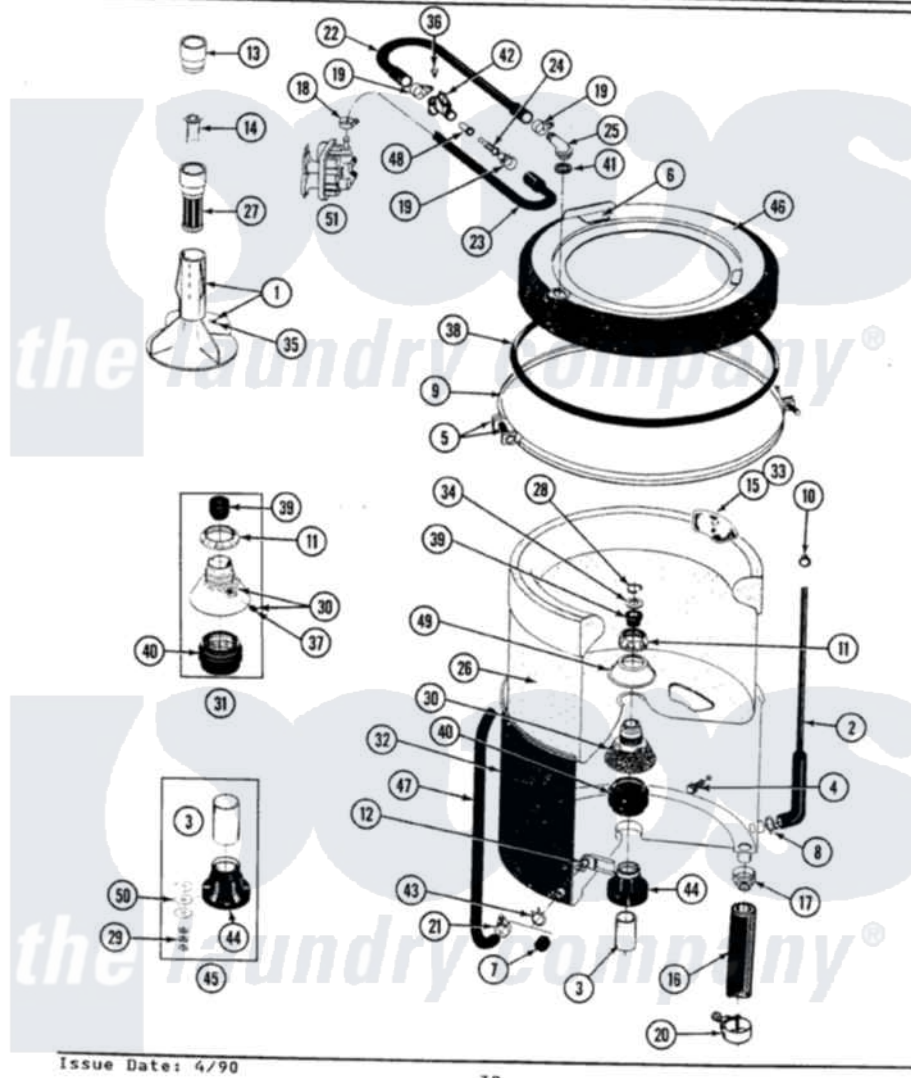

Maytag LA8700 07 - TUB, AGITATOR, MOUNTING STEM & SEAL

SECTION: TUB AGITATOR, MOUNTING STEM & SEAL
 MODEL: ALL MODELS

Maytag Residential Maytag LA8700 Washer Parts Parts Diagram 07 - TUB, AGITATOR, MOUNTING STEM & SEAL
 Click on the part number to view part

Item	Original Part Number	Replaced By	Status	Part Description
1	207228			Agitator W/Lock Screw
2	212942	22001619		Tube, Water Level Switch
3	211130			Bearing Liner, Tub Bearing
4	200744	W10175939		Bolt
"	205254	W10175938		Bolt
5	205529			Nut And Bolt Kit For Tub Clam
6	215232			Bumper, Unbalance
7	214725			Cap For Spout-Outer Tub
8	211641			Clamp, 1-1/16"
9	200846			Clamp - Tub Cover
10	410296	596669		Clamp, Manifold
11	211047	6-2110472		Nut- Clamp
12	214434			Spout, Deflector
13	215721			Dispensing Cap
14	215733			Dispensing Cup
15	207219			Filter, Self-Cleaning

16	213045		Hose, Outer Tub Part Not Used
17	200900	616099	Clamp
18	201575		Clamp, Hose
19	202515	596669	Clamp, Manifold
20	202574	3367052	Clamp, Hose
21	205161	489503	Clamp
22	Y215234		Hose, Injector Fill
23	213013		Hose, Injector
24	213015		Nozzle, Injector
25	215235		Tube, Injector
26	207831	Not Available	TUB, INNER (W/PLUG)
27	207657		Lint Filter Deep
"	207426		Lint Filter Deep
28	Y015667		Retaining Ring
29	Y054867		Washer, Lock
30	202521	6-2095720	Mounting S
31	204012	6-2095720	Mounting S
32	205484		Tub, Outer Part Not Used
33	215980		Plug, Filter Hole
34	Y015666		Washer, Retaining -
35	206478	Not Available	SCREW & WASHER FOR AGITATOR
36	312620		Screw, Sems
37	211618	22001423	Set Screw, Mounting Stem
38	211232		Seal, Tub Cover
39	Y0A4298	6-0A57420	Seal- Agitator
40	201537	6-2095720	Mounting S
41	215233		Seal For Injector Tube
42	215447		Sleeve For Injector
43	214739	596669	Clamp, Manifold
44	200824	6-2040130	Tub Bearin
45	204013	6-2040130	Tub Bearin
46	206380	Not Available	COVER, TUB
47	214433		Tube, Inlet Part Not Used
48	213016	216201	Nozzle
49	211210		Washer, Clamping Nut
50	211100		Washer, Outer Tub
51	205613		Water Valve