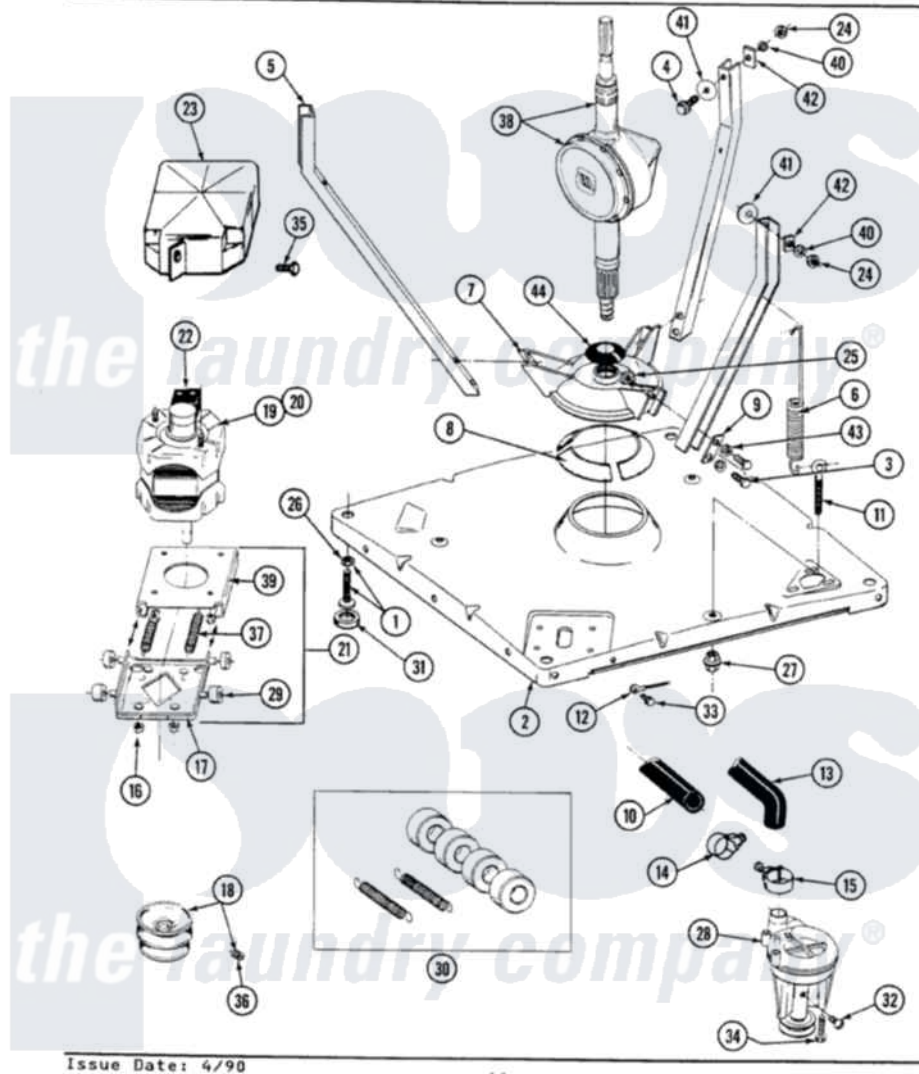

Maytag LA8820 01 - BASE, PUMP, MOTOR & COMPONENTS

SECTION: BASE, PUMP, MOTOR & COMPONENTS
 MODEL: ALL MODELS

Maytag Residential Maytag LA8820 Washer Parts Parts Diagram 01 - BASE, PUMP, MOTOR & COMPONENTS
 Click on the part number to view part

Item	Original Part Number	Replaced By	Status	Part Description
1	Y302699	22003428		Leg, Adjustable
2	203274			Base With Damper Pads
3	Y015627			Screw- Hex
4	205254	W10175938		Bolt
"	200744	W10175939		Bolt
5	213053			Brace, Tub Part Not Used
6	213054			Centering Spring - 3 Used
7	203725			Damper W/Bolt And Clip
8	203956			Damper Pad Kit
9	213073			Washer, Double Brace
10	214767	22001448		Hose, Pump
11	213120	216416		Bolt, Eye/Centering Spring
12	204807			Ground Wire, Supp. Plte To Top Cover
13	213045			Hose, Outer Tub Part Not Used
14	200461	285655		Clamp, Hose