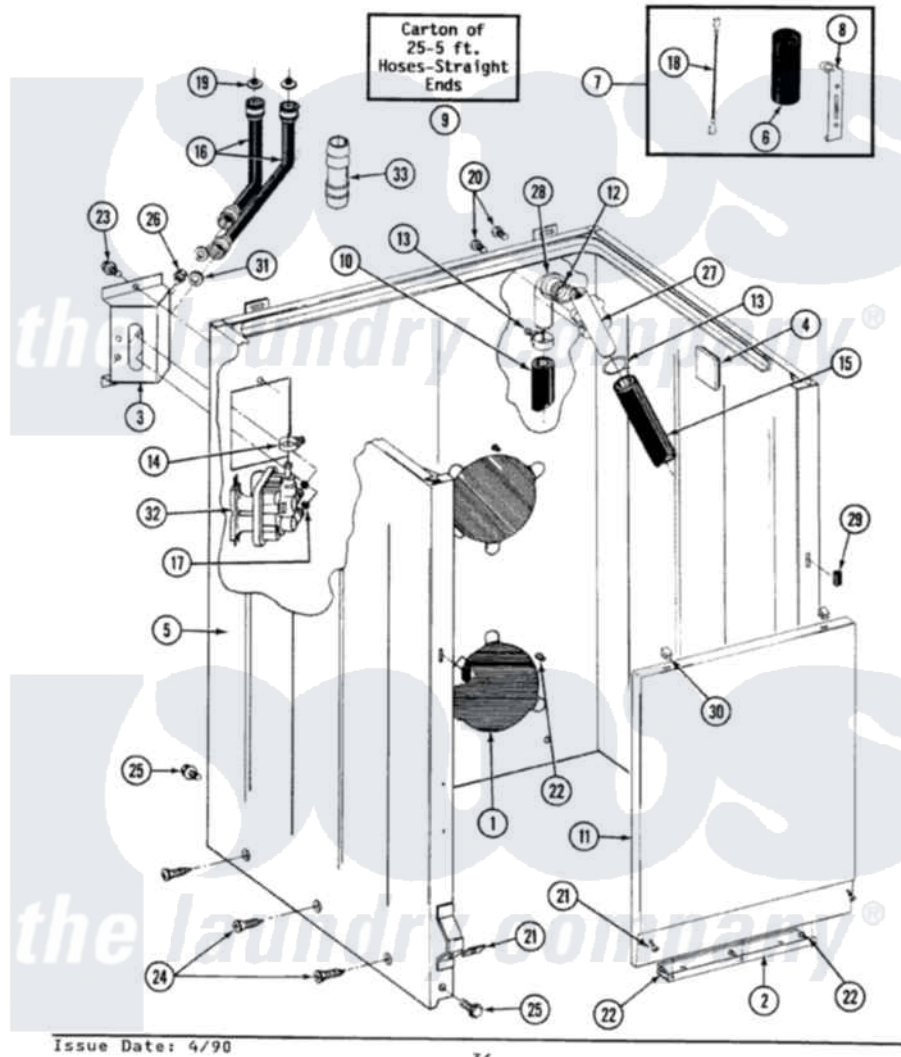

Maytag LA8820 02 - CABINET, WATER VALVE, HOSES & FRNT PANEL

SECTION: CABINET, WATER VALVE, HOSES & FRONT PANEL
 MODEL: ALL MODELS

Maytag Residential Maytag LA8820 Washer Parts Parts Diagram 02 - CABINET, WATER VALVE, HOSES & FRNT PANEL

Click on the part number to view part

Item	Original Part Number	Replaced By	Status	Part Description
1	211878		Not Available	PLATE, ACCESS
2	213846			Guard, Belt
3	214812	22002361		Bracket, Water Valve
4	215058			Pad, Cabinet Bumper
5	203319L		Not Available	(ALMOND)
6	Y200832			Capacitor
7	206103			Capacitor Kit
8	211149			Clip, Capacitor
9	202861	202860		Inlet Hose Assembly
10	215279	22003410		Hose, Drain
"	Y059149			(7/8" I.D. CARTON OF 50 FT.)
"	216017			Hose, Drain
11	212998L		Not Available	FRONT PANEL-ALMOND
12	214765			Gasket, Siphon Break
13	200908	285655		Clamp, Hose

"	200461	285655	Clamp, Hose
14	201575		Clamp, Hose
15	214767	22001448	Hose, Pump
16	205828	202860	Inlet Hose Assembly
"	202860		Inlet Hose Assembly
"	200681	21001467	Hose- 10'
"	200672	76314	Hose, Inlet 6 Ft. Hose With Elbow
"	200688	76314	Hose, Inlet 6 Ft. Hose With Elbow
17	214337	96160	Screen
18	203237		No.17 Wire With Terminal
19	200961	12001413	Strainer And Washer Kit
20	Y014874		Screw, Idler Arm And Sleeve
21	204439		Screw And Fstner Assembly
22	211294	90767	Screw, 8A X 3/8 HeX Washer Head Tapping
23	212276	W10116760	Screw
24	213007		Xfor Cabinet See Cabinet, Back
25	213121	3400111	Screw, 12-14 X 5/8
"	213122	27001200	Screw
26	Y313561		Screw----NA
27	206638		Siphon Break
28	214764	208847	Elbow
"	Y216016	W10116738	Elbow
29	214376	22002331	Spacer, Front Panel
30	212982	22001650	Fastener, Spring
31	Y013783		Washer, Inlet Hose
32	205613		Water Valve
33	Y216015		Coupling, Hose