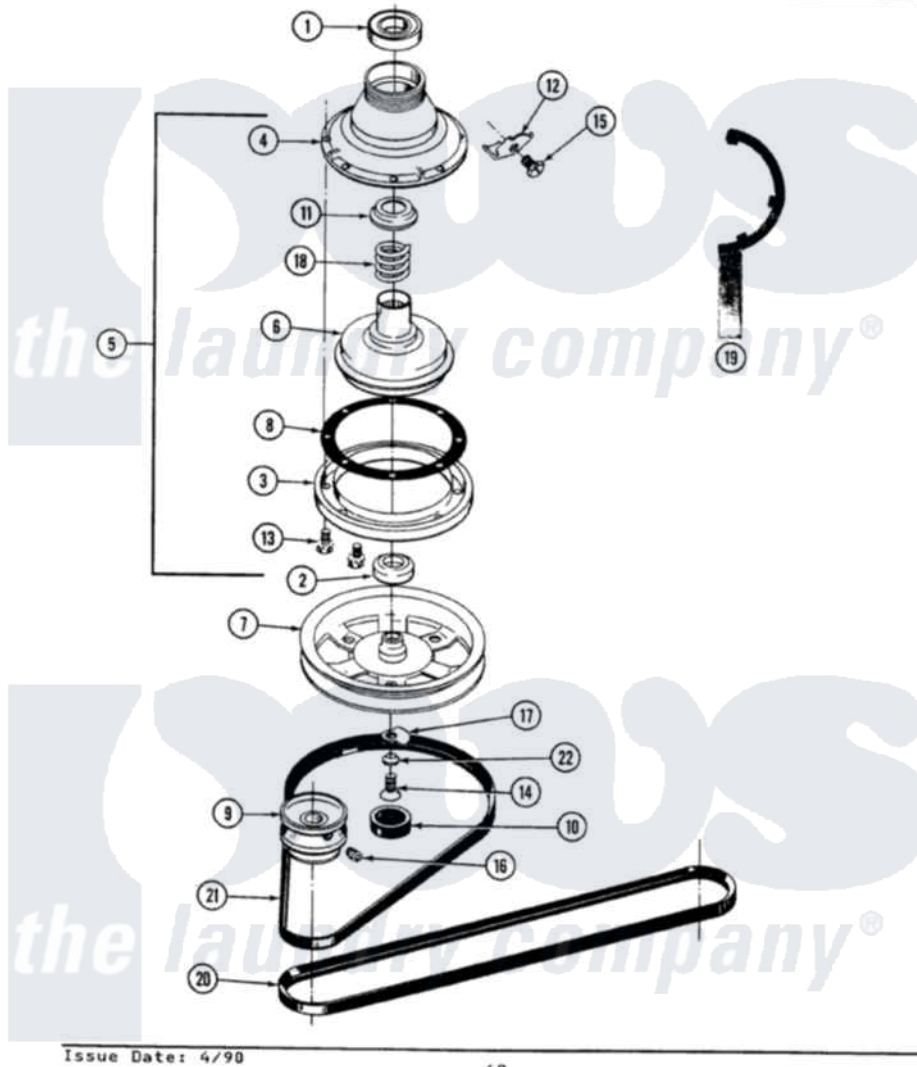

Maytag LA8820 03 - CLUTCH, BRAKE & BELTS

SECTION: CLUTCH, BRAKE & BELTS
 MODEL: ALL MODELS

Issue Date: 4/90

48

Maytag Residential Maytag LA8820 Washer Parts Parts Diagram 03 - CLUTCH, BRAKE & BELTS
 Click on the part number to view part

Item	Original Part Number	Replaced By	Status	Part Description
1	Y200720	22003441		Bearing, Rear
2	200835			Bearing, Brake Rotor
3	211043	6-2011900		Brake Asse
4	211045	6-2011900		Brake Asse
5	201190	6-2011900		Brake Asse
6	201126	6-2011900		Brake Asse
7	211059	6-2301530		Pulley
8	211042	6-2011900		Brake Asse
9	200816	6-2008160		Pulley- MO
10	211038		Not Available	CAP, OIL RETAINER
11	211039	6-2011900		Brake Asse
12	213325			Clip, Retaining
13	211000			SCREW, BRAKE DRUM (HEX HEAD)
14	211375	681582		Screw
15	213326			Bolt, Sems Retaining Clip
16	Y053241			Set Screw, Motor Pulley

17	211089		Lug, Stop Pulley
18	211041	6-2011900	Brake Asse
19	Y038315	038315	Tool
20	211124		Part Not Used
21	211125		V Belt, DiVe Pulley
22	211090	22003555	Washer, Stop Lug