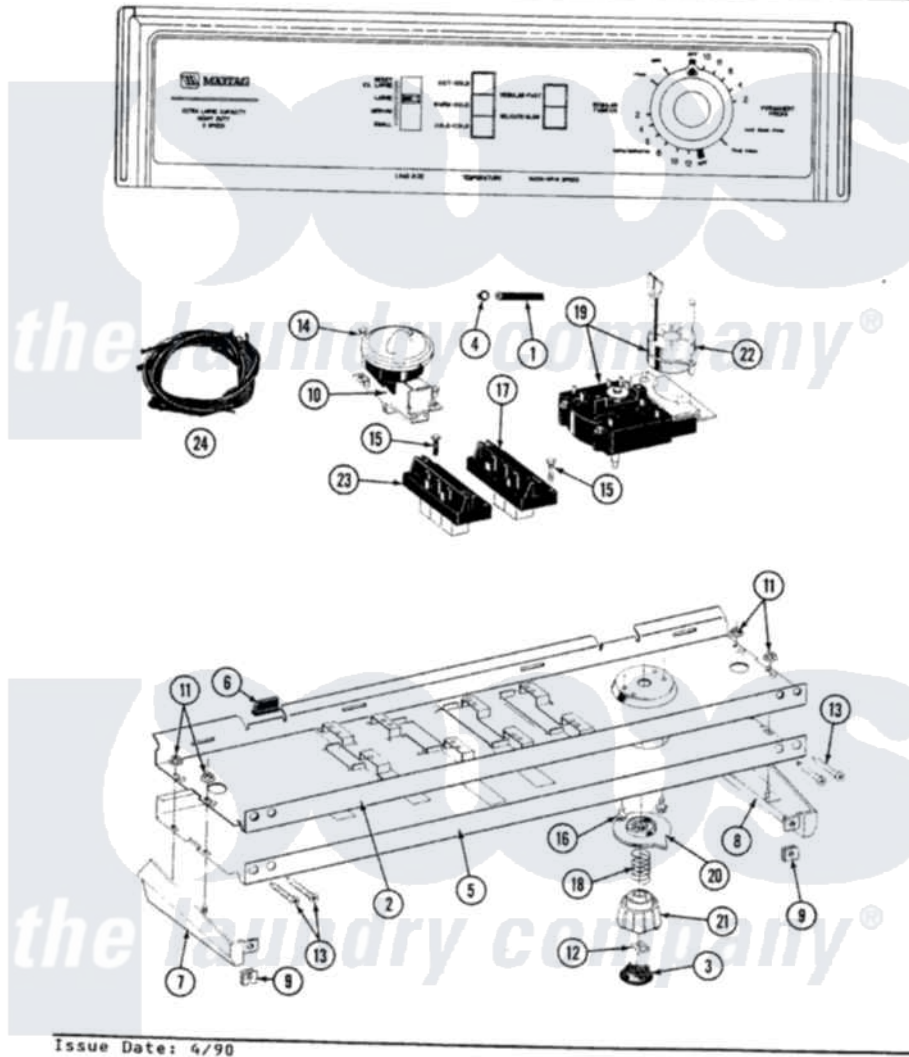

Maytag LA8820 04 - CONTROL PANEL

SECTION: CONTROL PANEL
 MODEL: A8800 A8820 A8840

Issue Date: 4/90

18

Maytag Residential Maytag LA8820 Washer Parts Parts Diagram 04 - CONTROL PANEL
 Click on the part number to view part

Item	Original Part Number	Replaced By	Status	Part Description
1	212942	22001619		Tube, Water Level Switch
2	214809			Back Up Plate
3	215821		Not Available	CAP, KNOB
4	410296	596669		Clamp, Manifold
5	208115		Not Available	FACIA A8840/8820
"	207391			Control Panel
6	214897			Pad, Control Panel
7	207215		Not Available	END CAP LH
8	207216		Not Available	END CAP RH
9	214894			Fastener, End Cap
10	207360			Infinite Level Press Switch
11	214872			Palnut, End Cap Note: Nut, Lamp Holder
12	211605			Bezel, Timer Dial
13	210932			Screw, No.8 X 9/16 Ctsk Note: Screw, Inlet Duct
14	211168	W10139210		Screw, 8-18 X 5/16

15	213117	67006908	Screw, Ice Rack
16	213966	3400014	Screw
17	207370		Speed Control Switch - 2 Butto
18	211065		Spring, Index Wheel
19	207374	Not Available	TIMER
"	208120	Not Available	TIMER
20	215827	Not Available	TIMER DIAL SKIRT
21	215828		Knob, Timer
22	205033	22205033	Motor- Tim
23	207368	Not Available	TEMP CONTROL SWITCH - 3 BUTTON
"	207367	Not Available	TEMP CONTROL SWITCH - 4 BUTTON
24	207384	Not Available	WIRE HARNESS
"	207381	Not Available	WIRE HARNESS