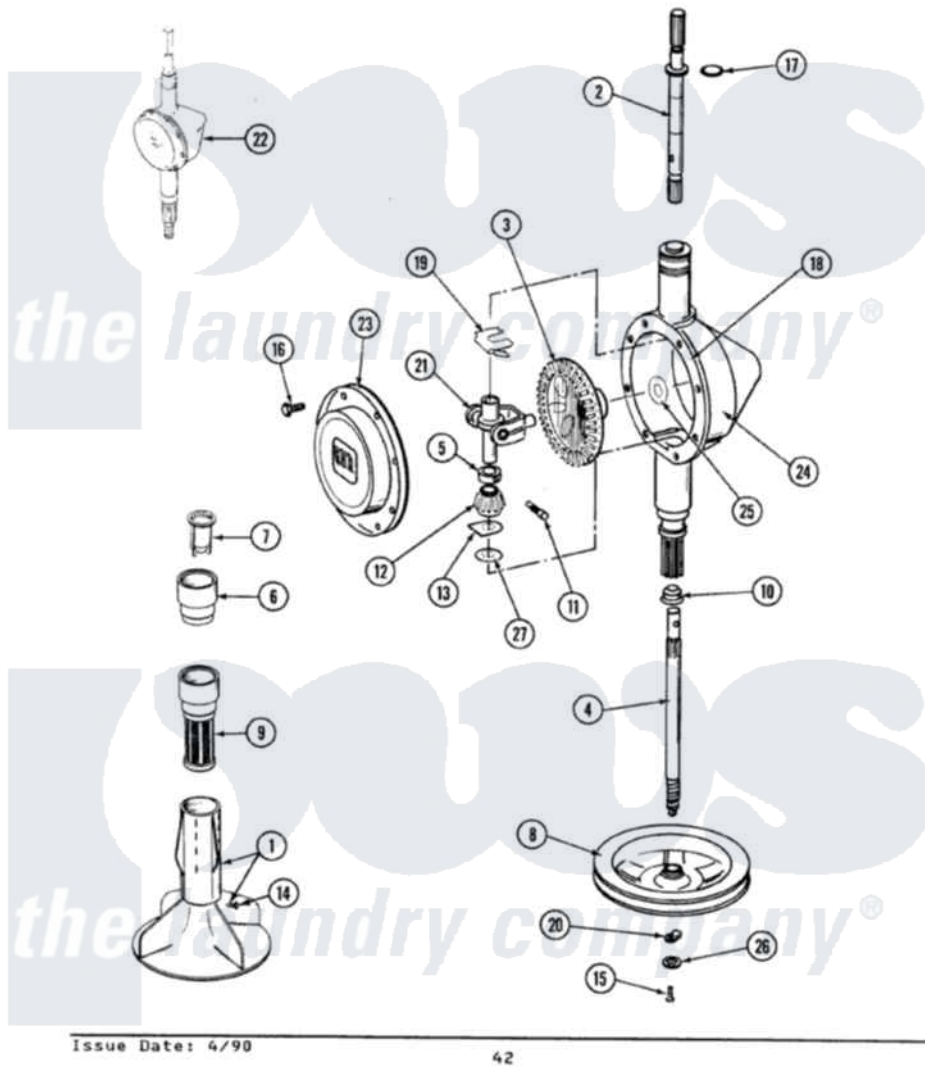

Maytag LA8820 05 - ORBITAL TRANSMISSION

SECTION: ORBITAL TRANSMISSION
 MODEL: ALL MODELS

Issue Date: 4/90

42

Maytag [Residential Maytag LA8820 Washer Parts](#) Parts Diagram 05 - ORBITAL TRANSMISSION
 Click on the part number to view part

Item	Original Part Number	Replaced By	Status	Part Description
1	207228			Agitator W/Lock Screw
2	207153	6-2097820		Kit- Shaft
3	206713	6-2067130		Gear- Beve
4	215410	12001450		Ctr Shaft W/Collar Andkeeper- Dp
5	215415		Not Available	COLLAR, LOWER
6	215721			Dispensing Cap
7	215733			Dispensing Cup
8	211059	6-2301530		Pulley
9	207426			Lint Filter Deep
10	206602	207843		Lip Seal Repair Kit
11	Y206629			Pin, Collar
12	215401	W10221114		Pinion
13	215395			Plate, Clutch
14	206478		Not Available	SCREW & WASHER FOR AGITATOR
15	211375	681582		Screw

16	215417	Not Available	SCREW, TRANSMISSION COVER
17	210690		Seal, Rubber
18	Y058700	675652	Adhesive
19	215581		Spring, Agitator Shaft
20	211089		Lug, Stop Pulley
21	206685	6-2066850	Yoke
22	206707	6-2097750	Trans Dee
23	206628		Cover, Transmission
24	206624	6-2097750	Trans Dee
25	215394		Washer, Bevel Gear
26	211090	22003555	Washer, Stop Lug
27	211483	6-2114830	Washer- SP